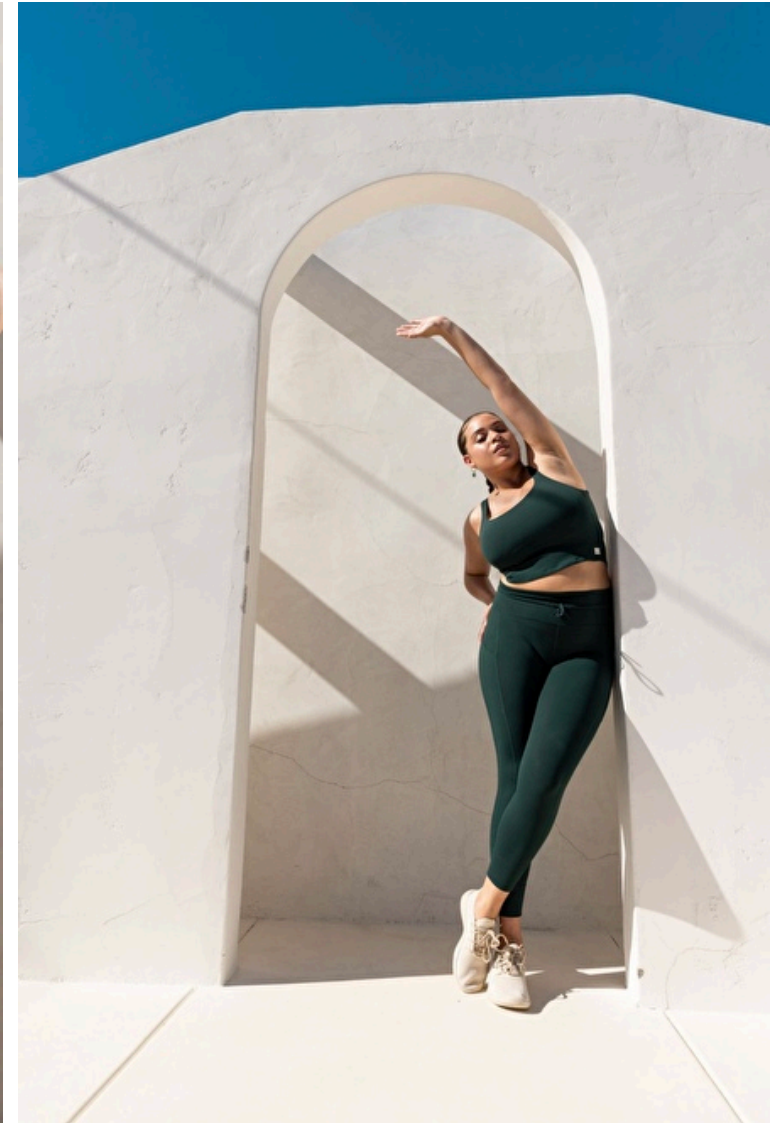

Micah Russell

Height 175cm / 5' 9.0"

Size EU/US 40 / 10

Bust 86cm / 34"

Waist 76cm / 30"

Hips 107cm / 42"

Eyes Green

Hair Brown