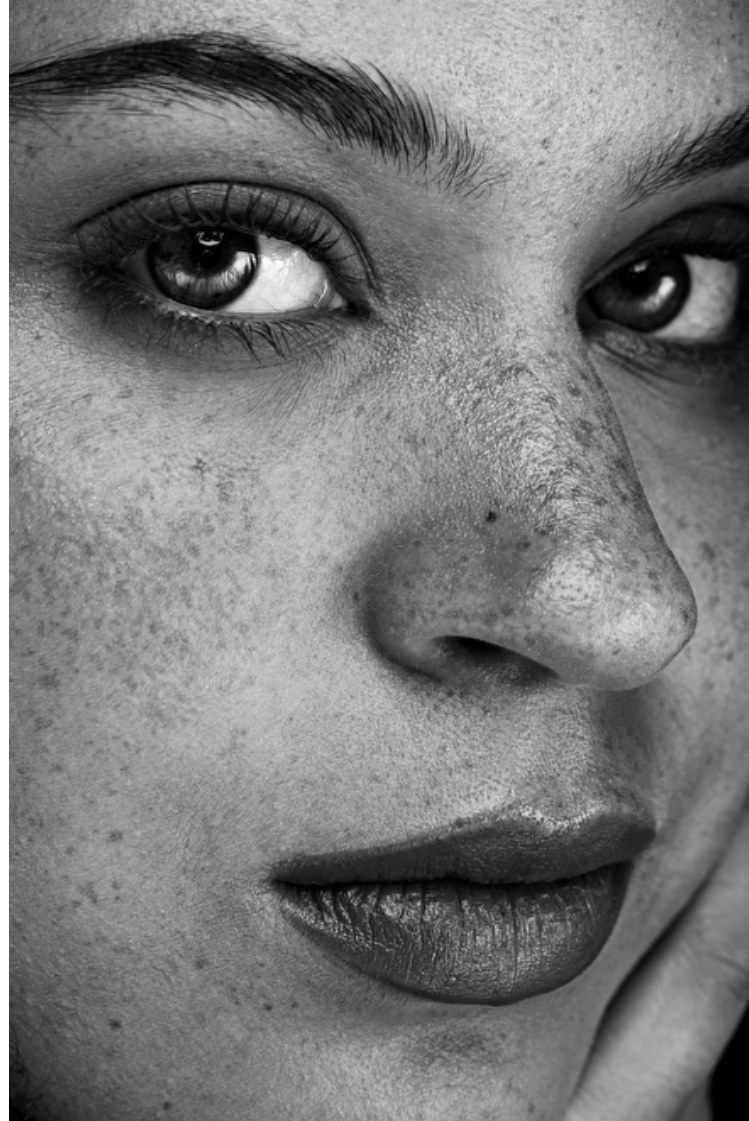

Micah Russell

Height 175cm / 5' 9.0"

Size EU/US 40 / 10

Bust 86cm / 34"

Waist 76cm / 30"

Hips 107cm / 42"

Eyes Green

Hair Brown