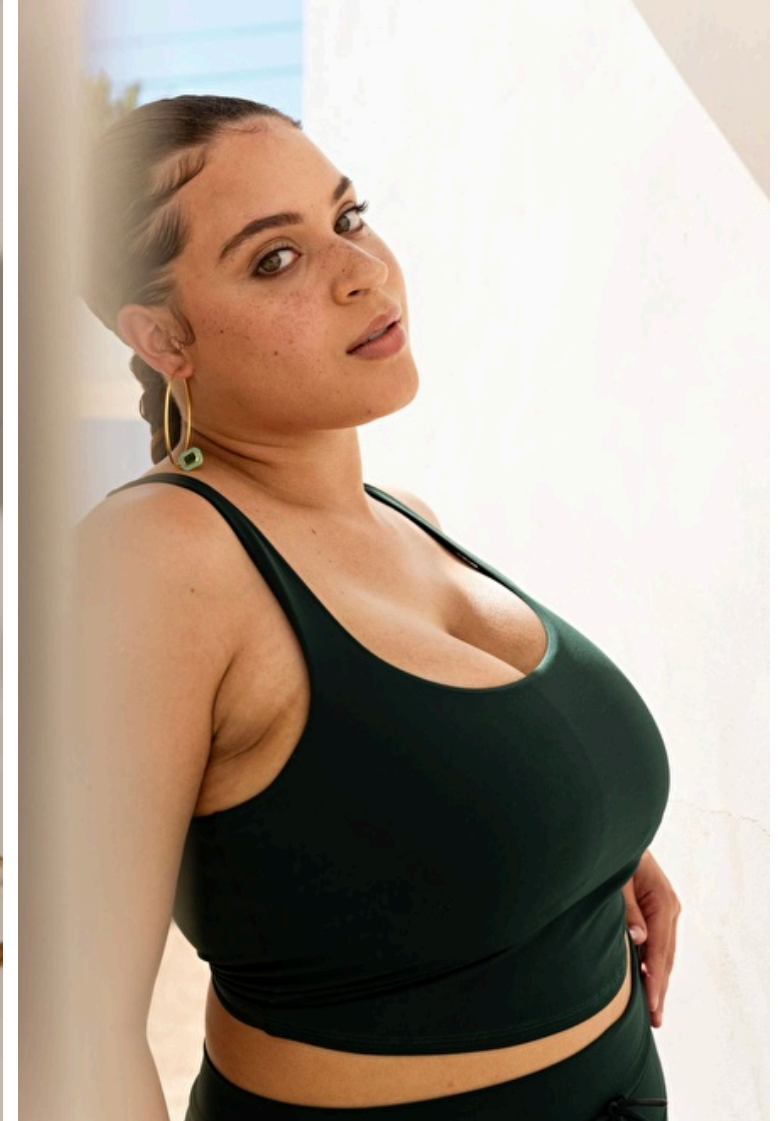

Micah Russell

Height 175cm / 5' 9.0"

Size EU/US 40 / 10

Bust 86cm / 34"

Waist 76cm / 30"

Hips 107cm / 42"

Eyes Green

Hair Brown