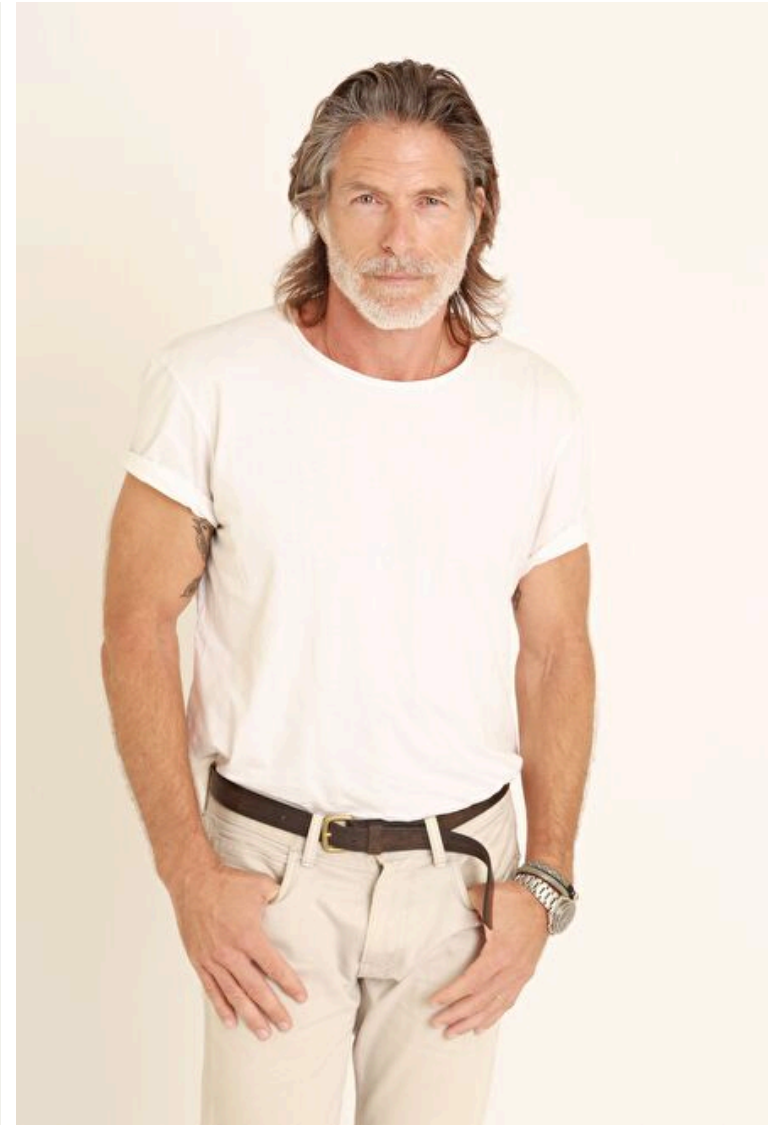

Select

MODEL MANAGEMENT

500 Bishop St NW SUITE A-2, Atlanta, 30318, Georgia, United States
Phone: (404) 872-7444 **Fax:** (404) 874-1526 **Email:** info.atlanta@selectmodel.com **Website:** <https://selectmodel.com/>

MICHEL FRANCOEUR

Height 183cm / 6' 0.0"

Chest 101cm / 40"

Waist 81cm / 32"

Shoes EU/US/UK 44.5 / 11.5 /
10

Inseam 79cm / 31"

Suit size 50cm / 40"

Suit cut Regular

Neck 38cm / 15"

Hair Dark blond

Hair length 4

Eyes Blue green