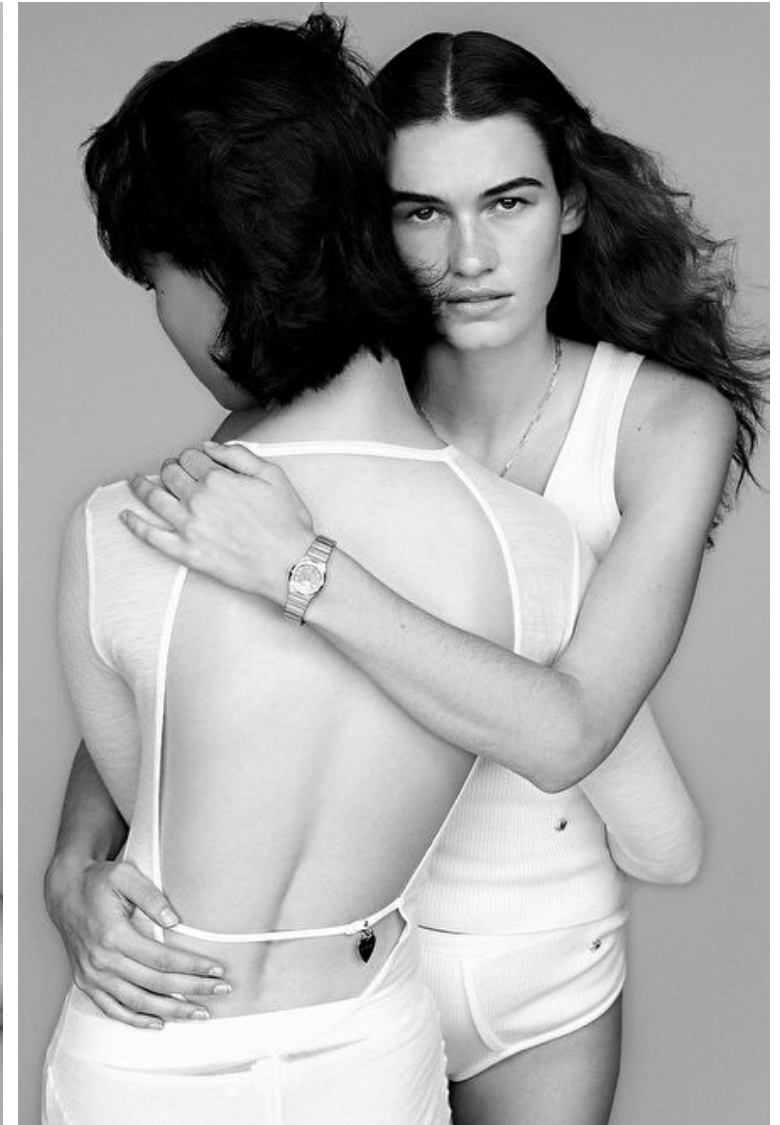

Select

MODEL MANAGEMENT

400 Michigan Ave SUITE 700, Chicago, 60611, UNITED STATES, United States
Phone: +1 312 943 3226 Email: info.chicago@selectmodel.com Website: <https://selectmodel.com/>

Anga Ciszek

Height 179cm / 5' 10.5"

Bust 81cm / 32"

Waist 61cm / 24"

Hips 85cm / 33.5"

Shoes EU/US/UK 39.5 / 8.5 / 6

Eyes Brown

Hair Brown

Cup A/B

Location Home: IL/Champaign
for School