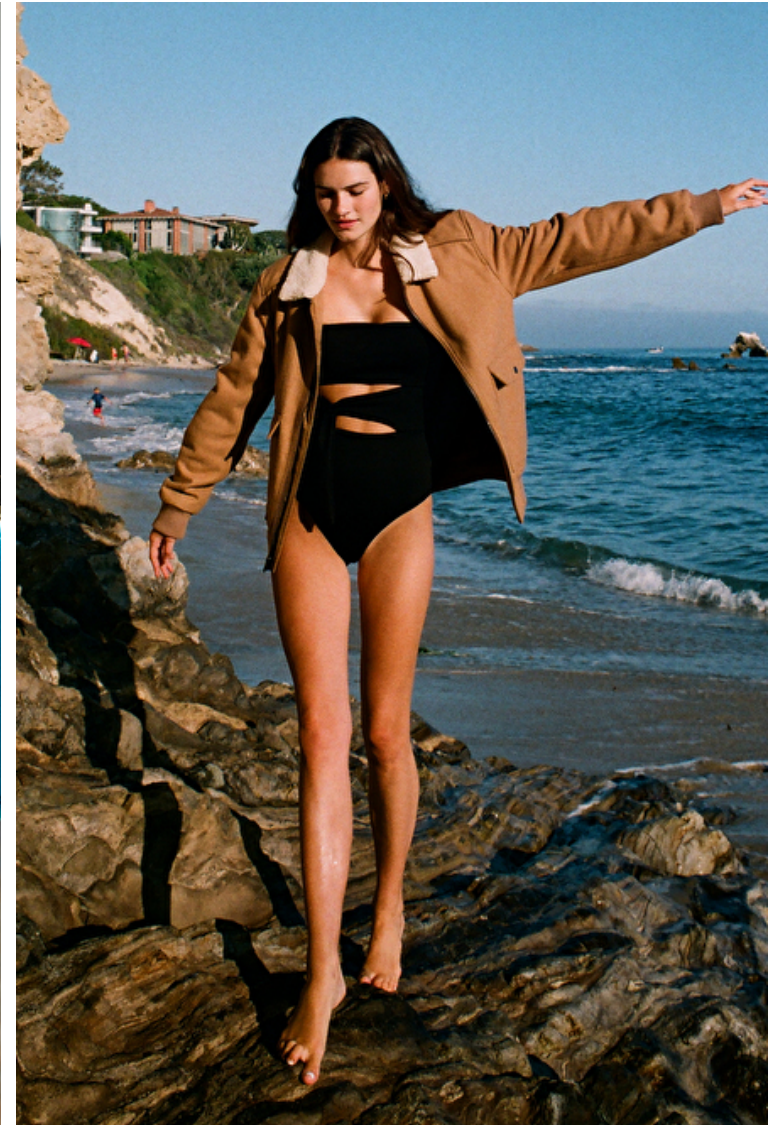

Select

MODEL MANAGEMENT

400 Michigan Ave SUITE 700, Chicago, 60611, UNITED STATES, United States
Phone: +1 312 943 3226 Email: info.chicago@selectmodel.com Website: <https://selectmodel.com/>

Anga Ciszek

Height 179cm / 5' 10.5"

Bust 81cm / 32"

Waist 61cm / 24"

Hips 85cm / 33.5"

Shoes EU/US/UK 39.5 / 8.5 / 6

Eyes Brown

Hair Brown

Cup A/B

Location Home: IL/Champaign
for School