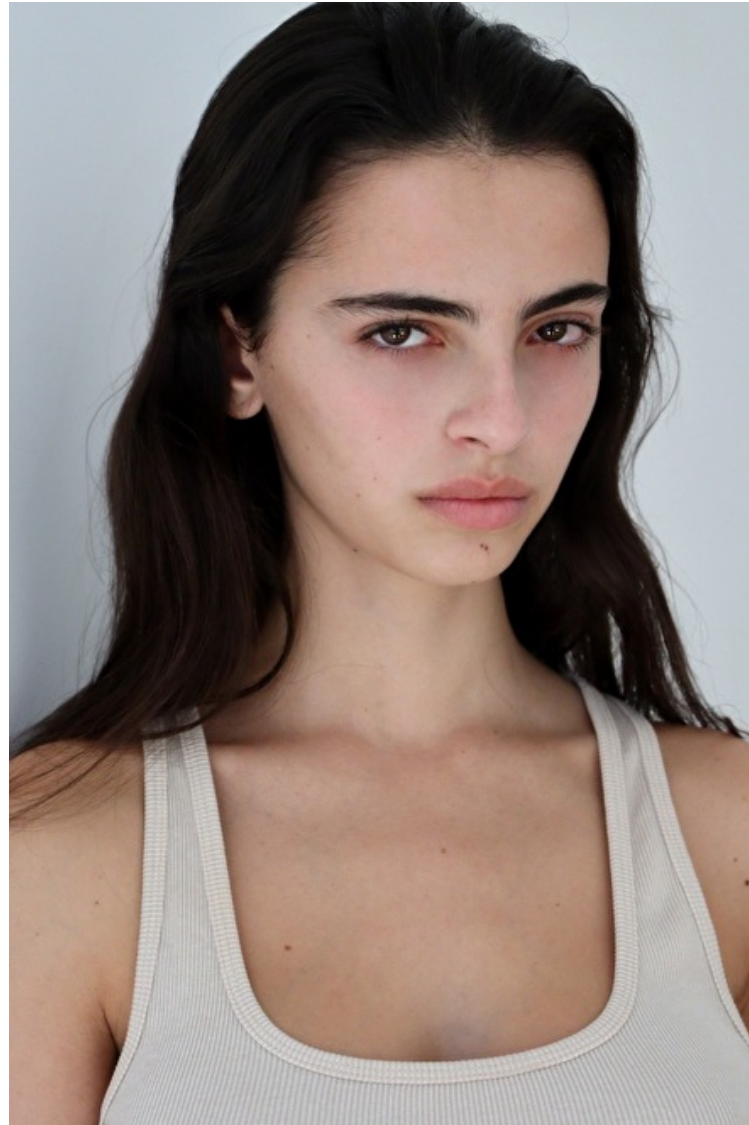

Select

MODEL MANAGEMENT

400 Michigan Ave SUITE 700, Chicago, 60611, UNITED STATES, United States
Phone: +1 312 943 3226 **Email:** info.chicago@selectmodel.com **Website:** <https://selectmodel.com/>

Greta

Height 175cm / 5' 9.0"

Bust 81cm / 32"

Waist 63cm / 25"

Hips 96cm / 38"

Shoes EU/US/UK 39 / 8 / 6

Eyes Brown

Hair Brown

Cup B