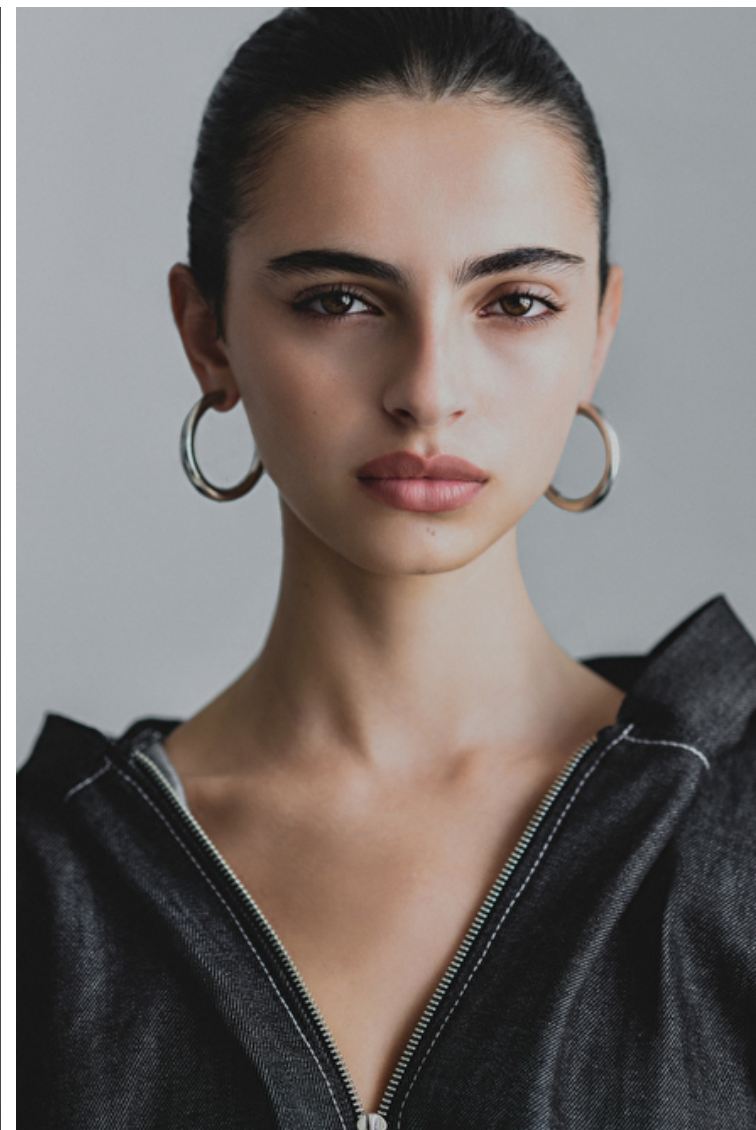

Select

MODEL MANAGEMENT

400 Michigan Ave SUITE 700, Chicago, 60611, UNITED STATES, United States
Phone: +1 312 943 3226 **Email:** info.chicago@selectmodel.com **Website:** <https://selectmodel.com/>

Greta

Height 175cm / 5' 9.0"

Bust 81cm / 32"

Waist 63cm / 25"

Hips 96cm / 38"

Shoes EU/US/UK 39 / 8 / 6

Eyes Brown

Hair Brown

Cup B