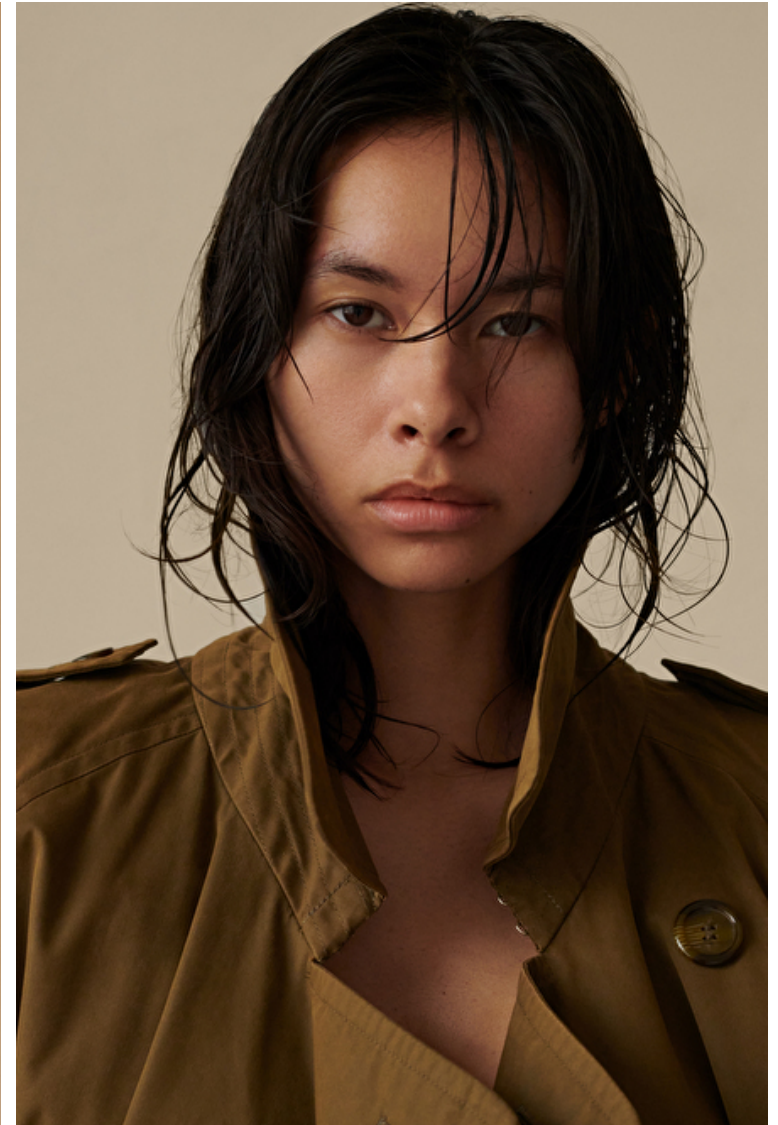

Size EU/US 32 / 2

Bust 81cm / 32"

Waist 60cm / 23.5"

Hips 90cm / 35.5"

Shoes EU/US/UK 40 / 9 / 7

Eyes Brown

Hair Brown

Cup B/C