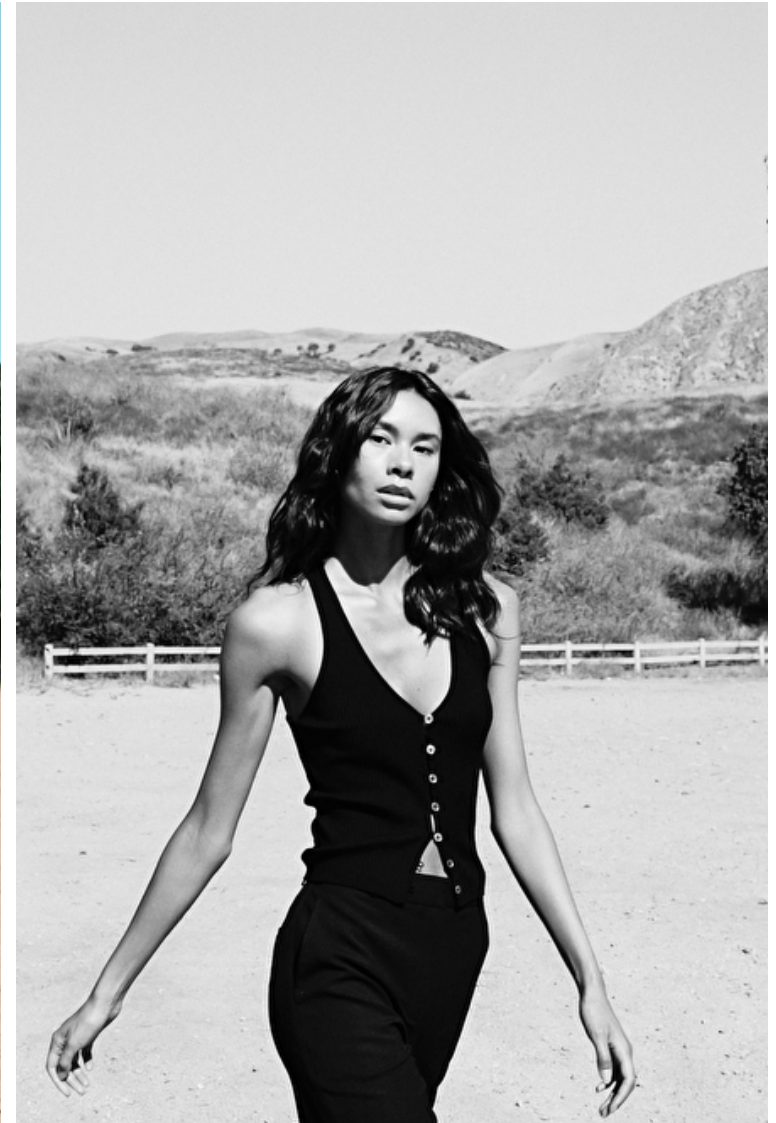

Select

MODEL MANAGEMENT

400 Michigan Ave SUITE 700, Chicago, 60611, UNITED STATES, United States
Phone: +1 312 943 3226 **Email:** info.chicago@selectmodel.com **Website:** <https://selectmodel.com/>

Kaprice Imperial

Height 178cm / 5' 10.0"

Size EU/US 32 / 2

Bust 81cm / 32"

Waist 60cm / 23.5"

Hips 90cm / 35.5"

Shoes EU/US/UK 40 / 9 / 7

Eyes Brown

Hair Brown

Cup B/C