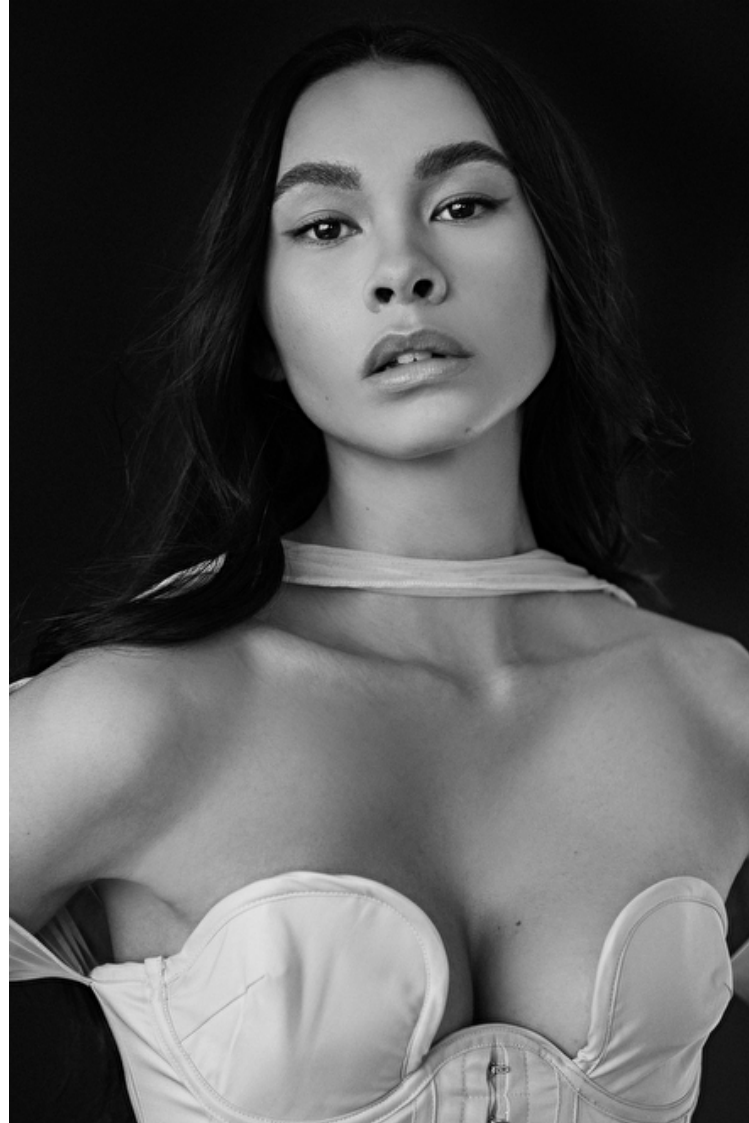

Select

MODEL MANAGEMENT

400 Michigan Ave SUITE 700, Chicago, 60611, UNITED STATES, United States
Phone: +1 312 943 3226 Email: info.chicago@selectmodel.com Website: <https://selectmodel.com/>

Kaprice Imperial

Height 178cm / 5' 10.0"

Size EU/US 32 / 2

Bust 81cm / 32"

Waist 60cm / 23.5"

Hips 90cm / 35.5"

Shoes EU/US/UK 40 / 9 / 7

Eyes Brown

Hair Brown

Cup B/C