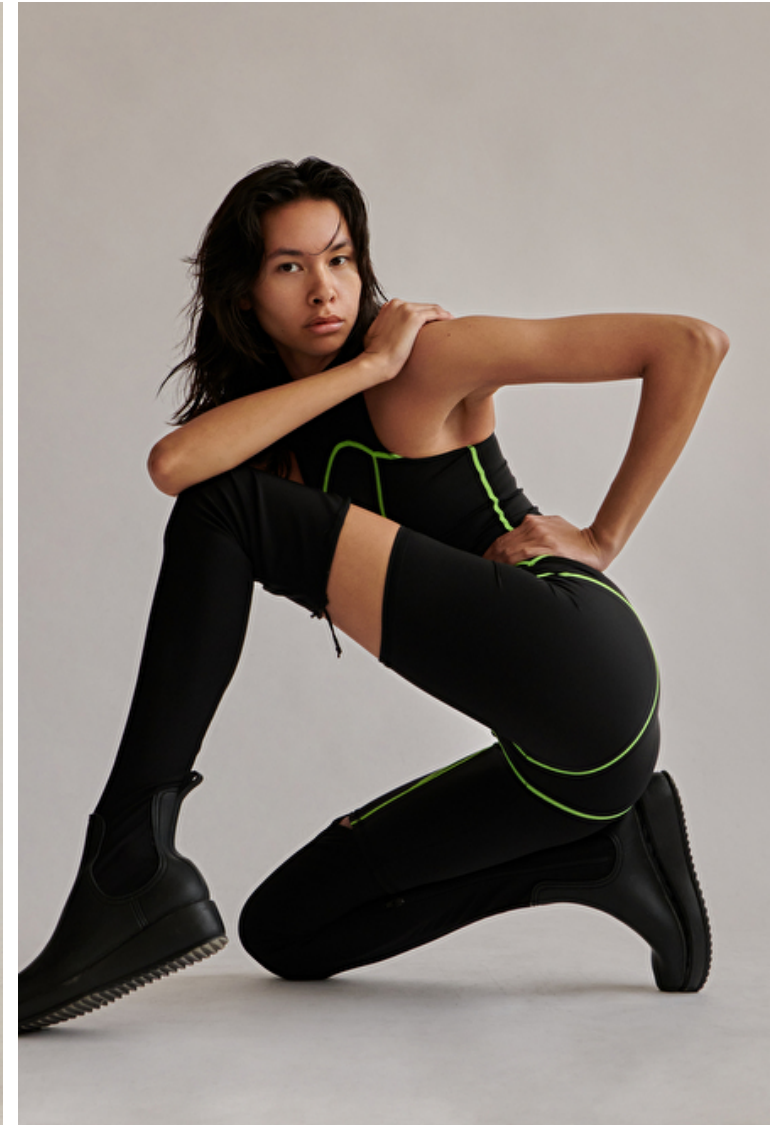

Select

MODEL MANAGEMENT

400 Michigan Ave SUITE 700, Chicago, 60611, UNITED STATES, United States
Phone: +1 312 943 3226 **Email:** info.chicago@selectmodel.com **Website:** <https://selectmodel.com/>

Kaprice Imperial

Height 178cm / 5' 10.0"

Size EU/US 32 / 2

Bust 81cm / 32"

Waist 60cm / 23.5"

Hips 90cm / 35.5"

Shoes EU/US/UK 40 / 9 / 7

Eyes Brown

Hair Brown

Cup B/C