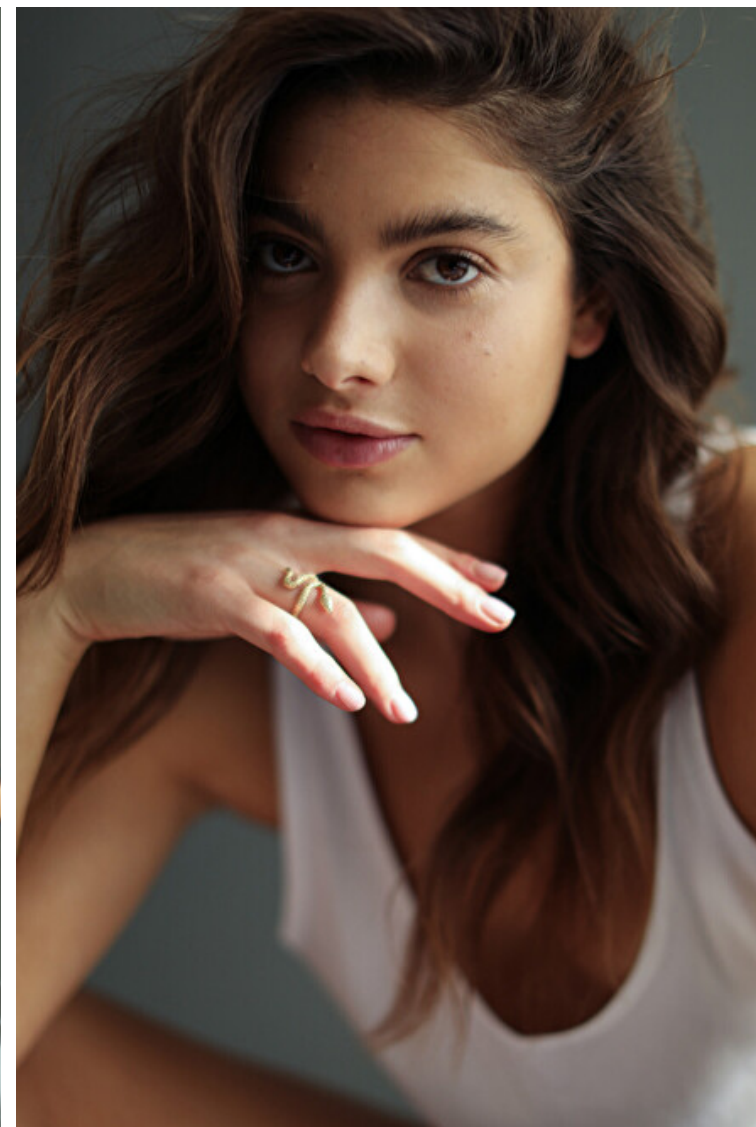

Select

MODEL MANAGEMENT

400 Michigan Ave SUITE 700, Chicago, 60611, UNITED STATES, United States
Phone: +1 312 943 3226 Email: info.chicago@selectmodel.com Website: <https://selectmodel.com/>

Toni

Height 175cm / 5' 9.0"

Size EU/US 32 / 2

Bust 81cm / 32"

Waist 63cm / 25"

Hips 86cm / 34"

Shoes EU/US/UK 40 / 9 / 7

Eyes Brown

Hair Light brown

Cup B/C