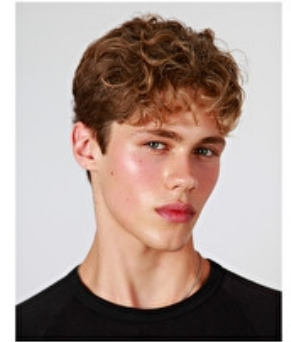

Hair Blond

Neck 36cm / 14"

Select
MODEL MANAGEMENT

Height 6'3/191
Chest 36/92

Waist 28/71

Hair Blond
Eyes Green

Shoes 9/43