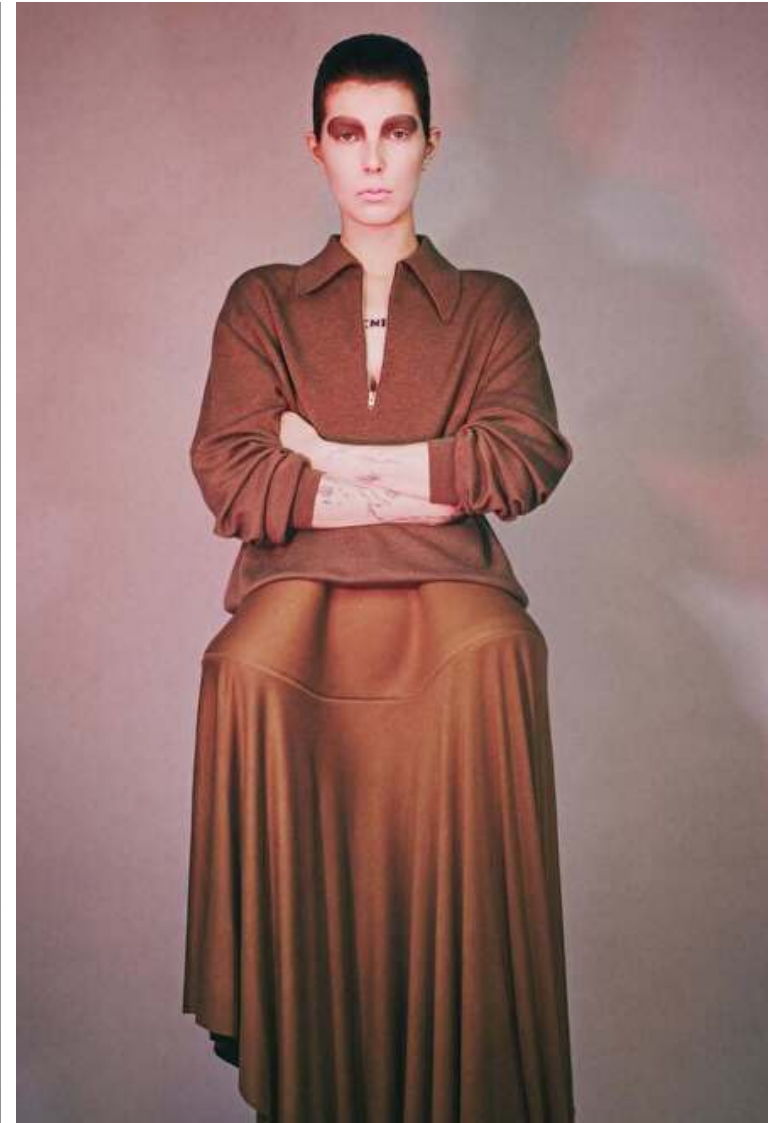

DOBI MAZUREK

Height 180cm / 5' 11.0"

Bust 80cm / 31.5"

Waist 60cm / 23.5"

Hips 89cm / 35"

Shoes EU/US/UK 40 / 9 / 7

Eyes Blue green

Hair Black