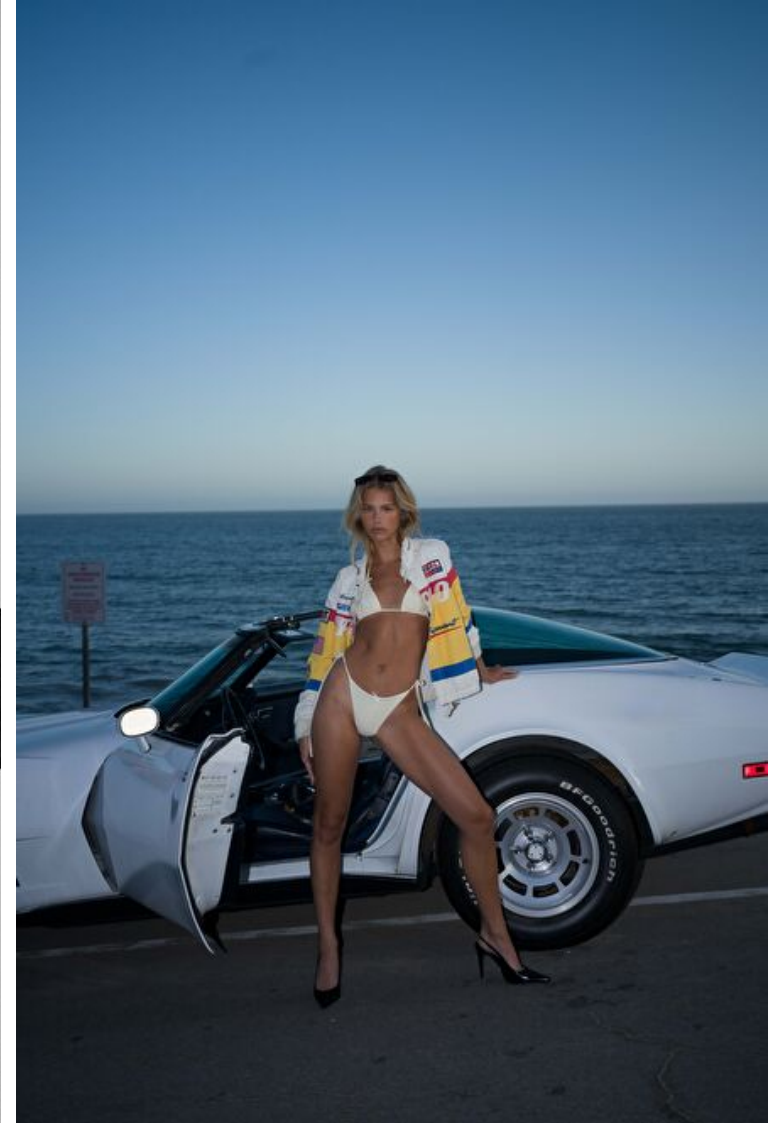

Select

MODEL MANAGEMENT

2nd floor, 77 ST. Martins Lane, London, 00000, England, United Kingdom

Phone: +44 20 7299 1300 Fax: +44 20 7299 1385 Email: info@selectmodel.com Website: <https://www.selectmodel.com/>

Mari Lederman

Height 172cm / 5' 7.5"

Bust 79cm / 31"

Waist 61cm / 24"

Hips 86cm / 34"

Shoes EU/US/UK 39 / 8 / 6

Eyes Green

Hair Blond

Cup A