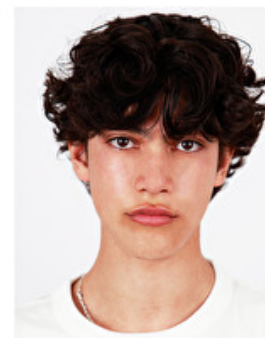

Hips 93cm / 36.5"

Shoes EU/US/UK 44 / 11 / 9.5

Eyes Brown

Hair Dark brown

Inseam 79cm / 31"

Neck 33cm / 13"

Select
MODEL MANAGEMENT

Height 5'10.5/179 Waist 28/71 Hair Dark Brown Inside Leg 31/79
Chest 32 5/8" Collar 13/33 Eyes Brown Shoes 9 5/44