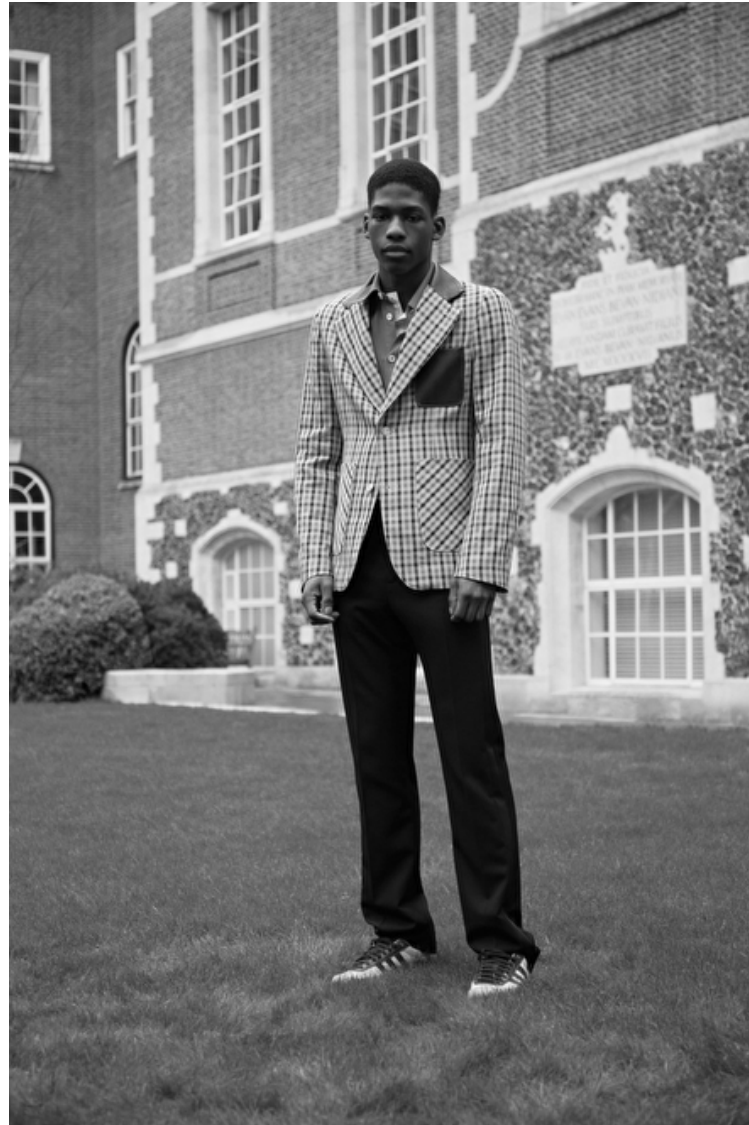

Select

MODEL MANAGEMENT

2nd floor, 77 ST. Martins Lane (entrance on Cranbourn Street) , London, WC2N 4AA, England, United Kingdom
Phone: +44 (0) 20 7299 1322 **Fax:** +44 (0) 20 7299 1386 **Email:** info@selectmodel.com **Website:** https://www.selectmodel.com/

SHADEN

Height 187cm / 6' 1.5"

Chest 89cm / 35"

Hips 92cm / 36"

Waist 74cm / 29"

Shoes EU/US/UK 45.5 / 12.5 /
10.5

Inseam 79cm / 31"

Neck 37cm / 14.5"

Hair Black

Hair length 3

Eyes Brown

Sleeve 58cm / 23"