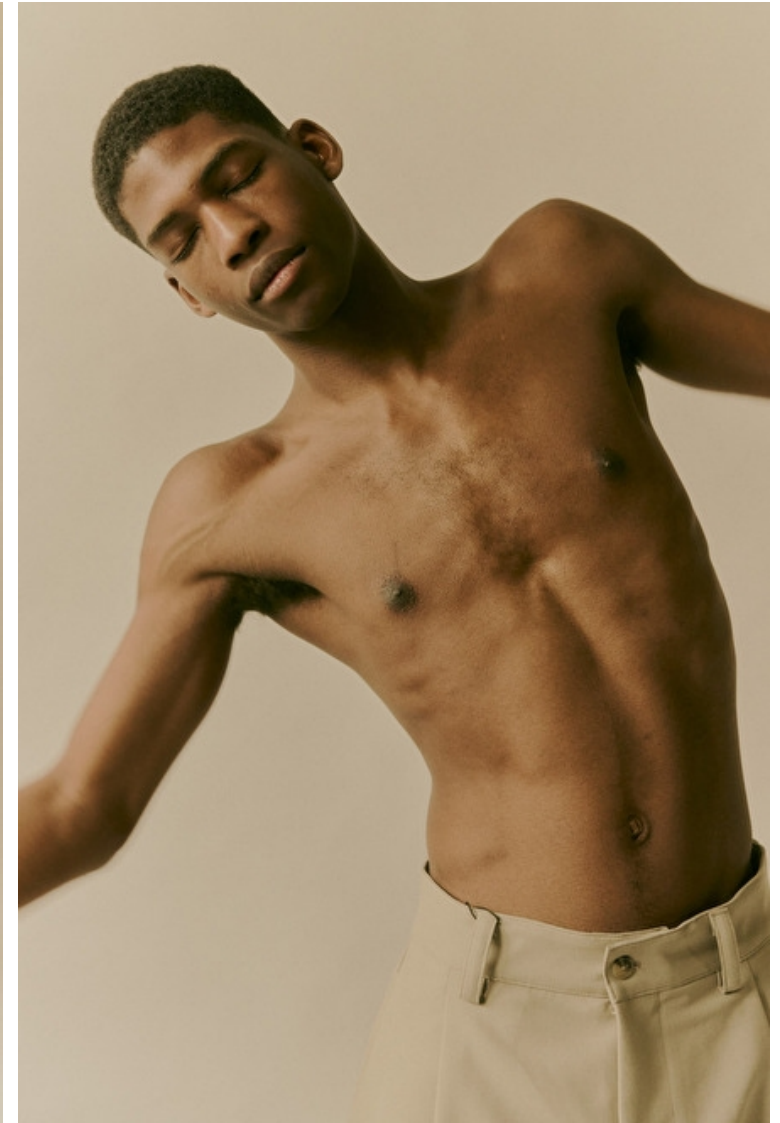

SHADEN

Height 187cm / 6' 1.5"

Chest 89cm / 35"

Hips 92cm / 36"

Waist 74cm / 29"

Shoes EU/US/UK 45.5 / 12.5 /
10.5

Inseam 79cm / 31"

Neck 37cm / 14.5"

Hair Black

Hair length 3

Eyes Brown

Sleeve 58cm / 23"