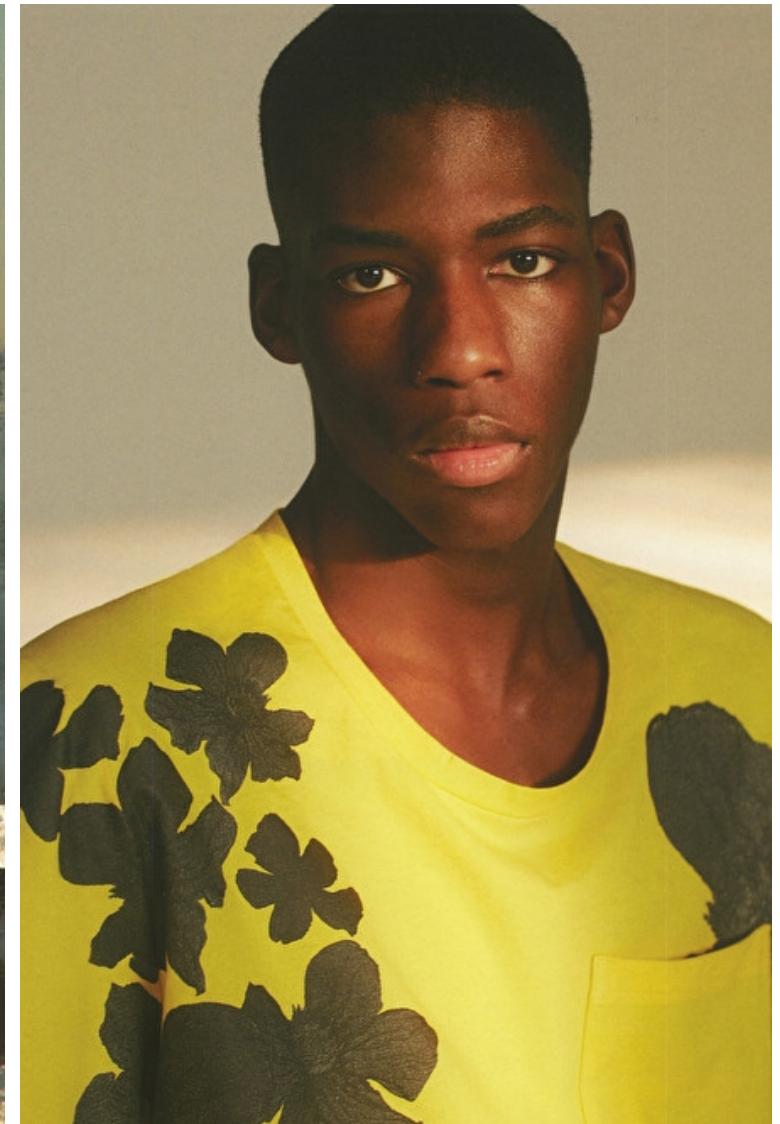

SHADEN

Height 187cm / 6' 1.5"

Chest 89cm / 35"

Hips 92cm / 36"

Waist 74cm / 29"

Shoes EU/US/UK 45.5 / 12.5 /
10.5

Inseam 79cm / 31"

Neck 37cm / 14.5"

Hair Black

Hair length 3

Eyes Brown

Sleeve 58cm / 23"