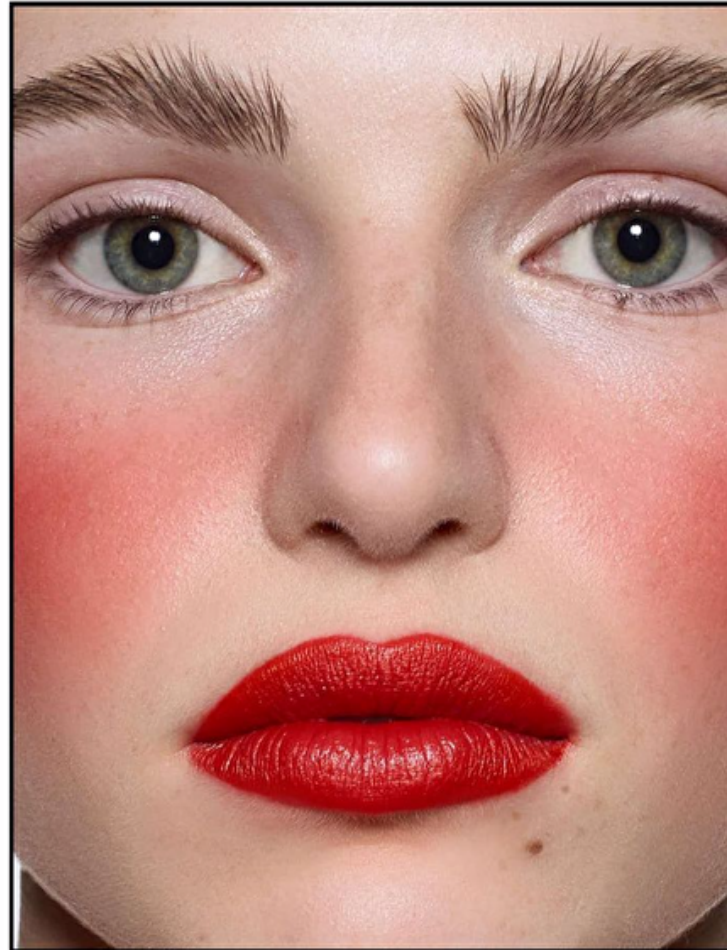

Select

MODEL MANAGEMENT

7250 Melrose Ave Suite 4, Los Angeles, 90046, California, United States

Phone: (213) 454-0991 Email: info.losangeles@selectmodel.com Website: <https://selectmodel.com/>

Ella Taylor

Height 173cm / 5' 8.0"

Size EU/US 34 / 4

Bust 81cm / 32"

Waist 66cm / 26"

Hips 99cm / 39"

Shoes EU/US/UK 39 / 8 / 6

Eyes Blue green

Hair Brown

Hair length 1

Cup B

Cable
magazine