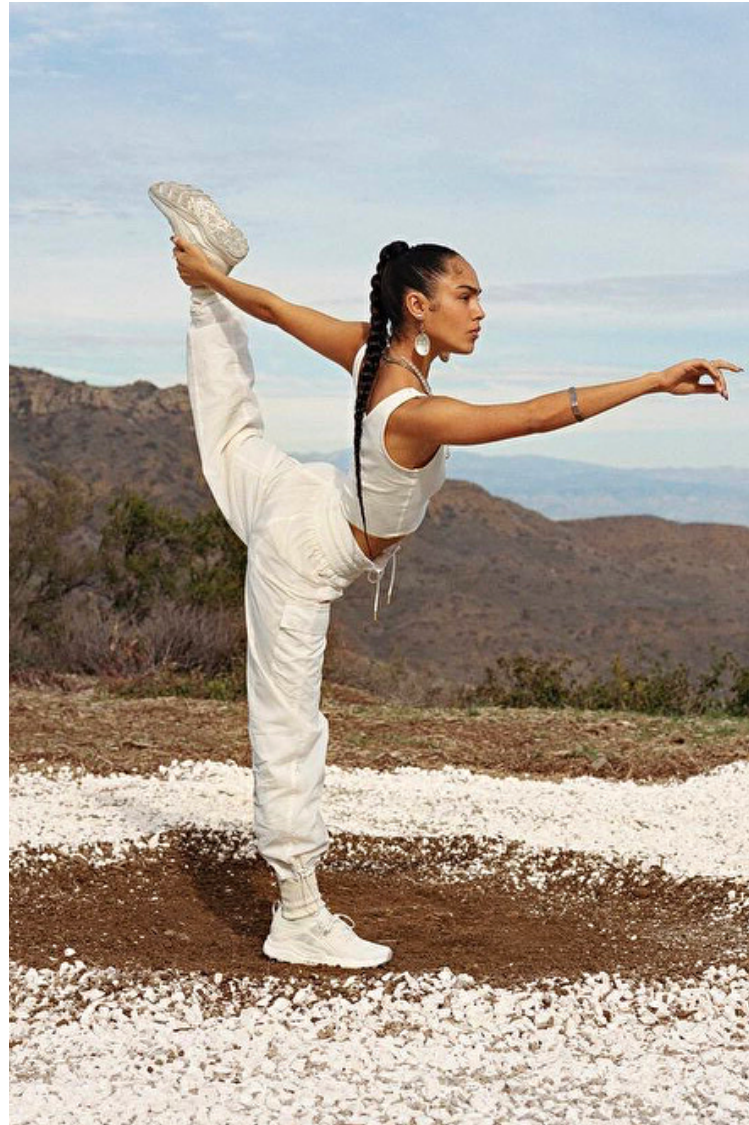

Bust 76cm / 30"

Waist 59cm / 23"

Hips 76cm / 30"

Shoes EU/US/UK 38.5 / 7.5 / 5

Eyes Brown

Hair Dark brown

Select

MODEL MANAGEMENT