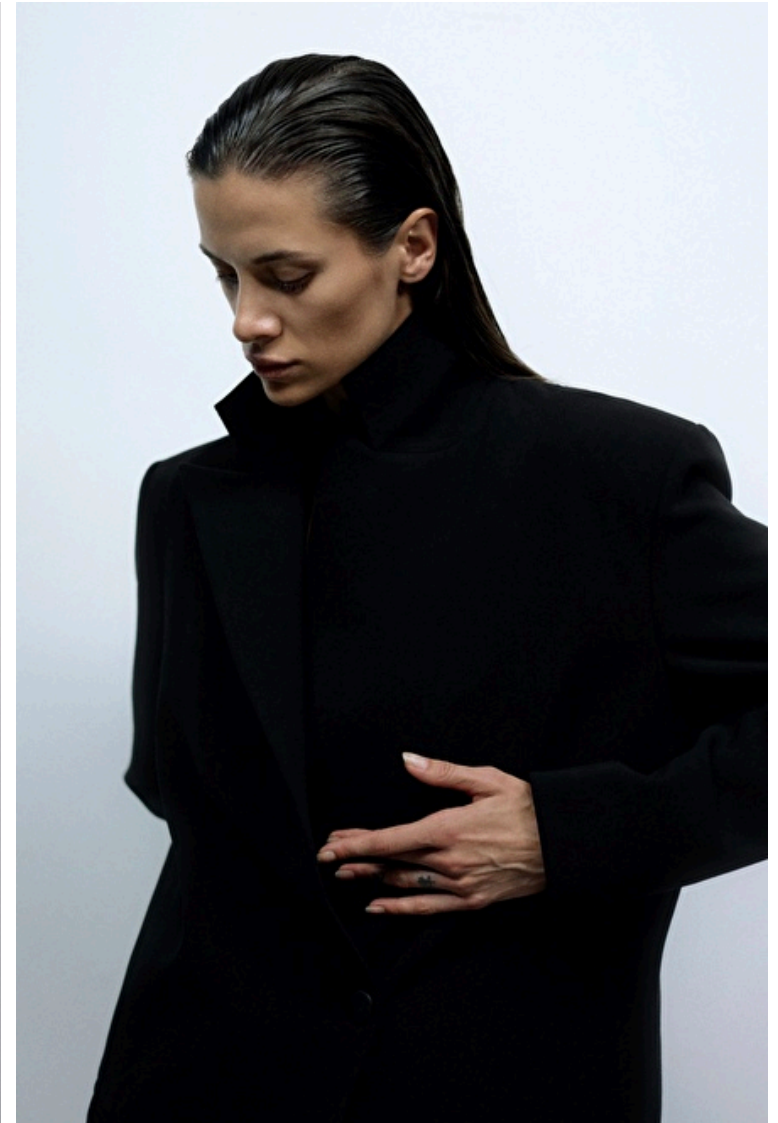

Bust 79cm / 31"

Waist 63cm / 25"

Hips 88cm / 34.5"

Shoes EU/US/UK 39 / 8 / 6

Hair Brown

Eyes Blue grey

Select

MODEL MANAGEMENT