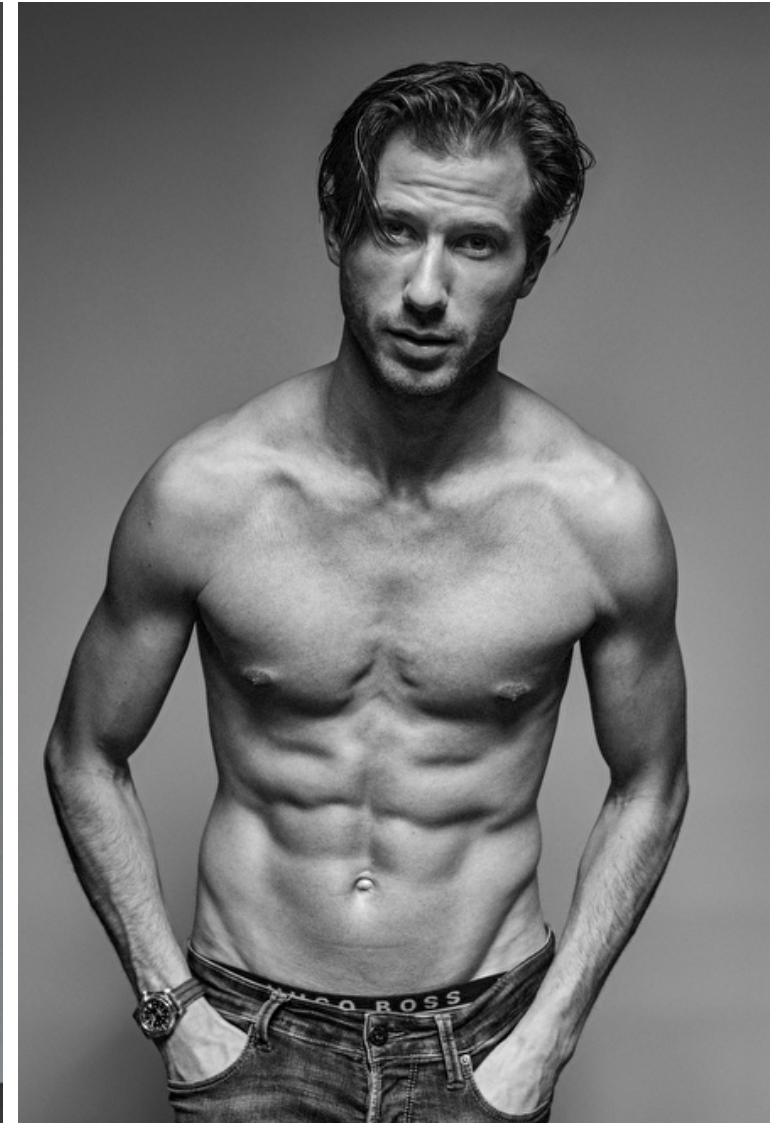

Select

MODEL MANAGEMENT

1400 Alton Rd Suite 103, Miami Beach, 33139, Florida, United States

Phone: (305) 672-6342 Fax: (305) 672-1749 Email: info.miami@selectmodel.com Website: <https://www.selectmodel.com/>

Andreas Bichler

Height 188cm / 6' 2.0"

Waist 81cm / 32"

Shoes EU/US/UK 43 / 10.5 / 9

Eyes Blue green

Hair Dark blond

Inseam 86cm / 34"