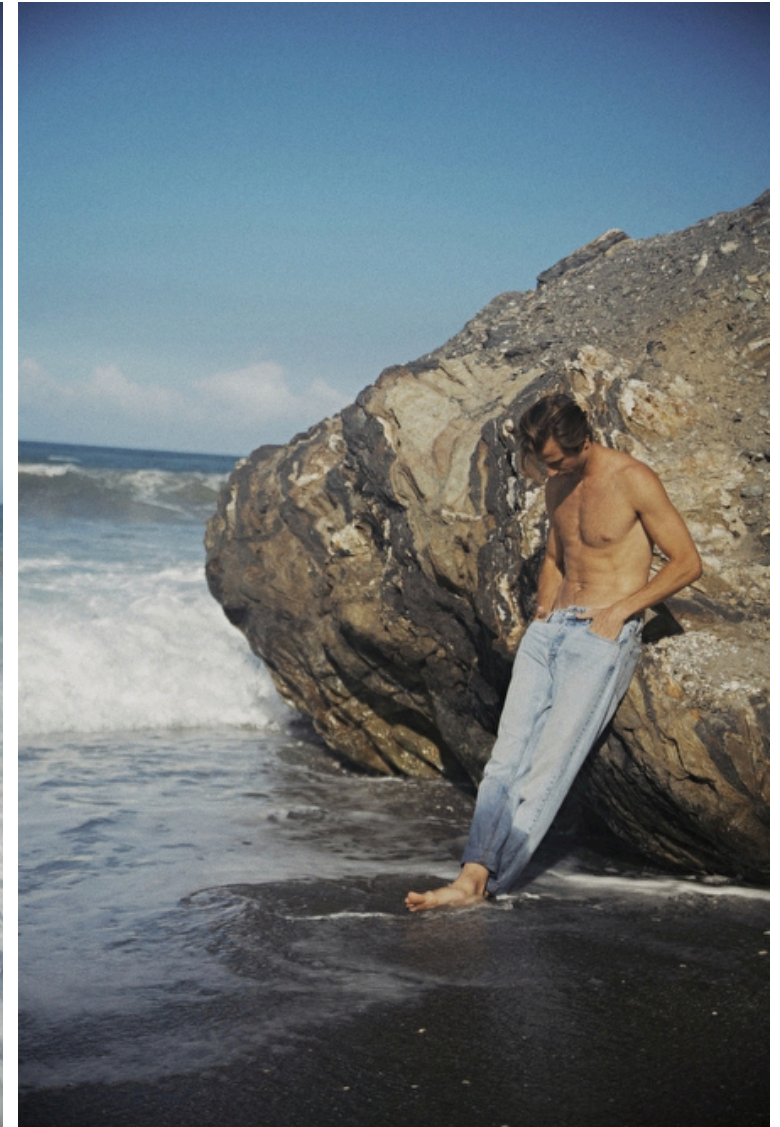

Height 188cm / 6' 2.0"

Waist 81cm / 32"

Shoes EU/US/UK 43 / 10.5 / 9

Eyes Blue green

Hair Dark blond

Inseam 86cm / 34"

Select

MODEL MANAGEMENT