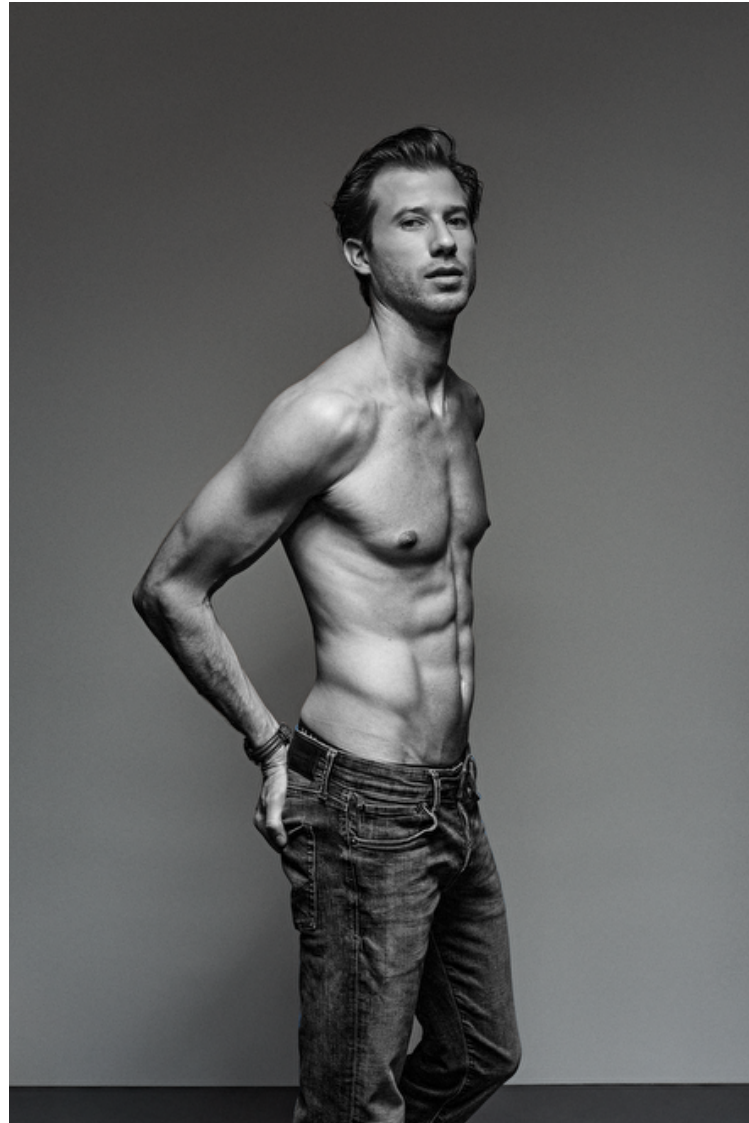

Select

MODEL MANAGEMENT

1400 Alton Rd Suite 103, Miami Beach, 33139, Florida, United States

Phone: (305) 672-6342 Fax: (305) 672-1749 Email: info.miami@selectmodel.com Website: <https://www.selectmodel.com/>

Andreas Bichler

Height 188cm / 6' 2.0"

Waist 81cm / 32"

Shoes EU/US/UK 43 / 10.5 / 9

Eyes Blue green

Hair Dark blond

Inseam 86cm / 34"