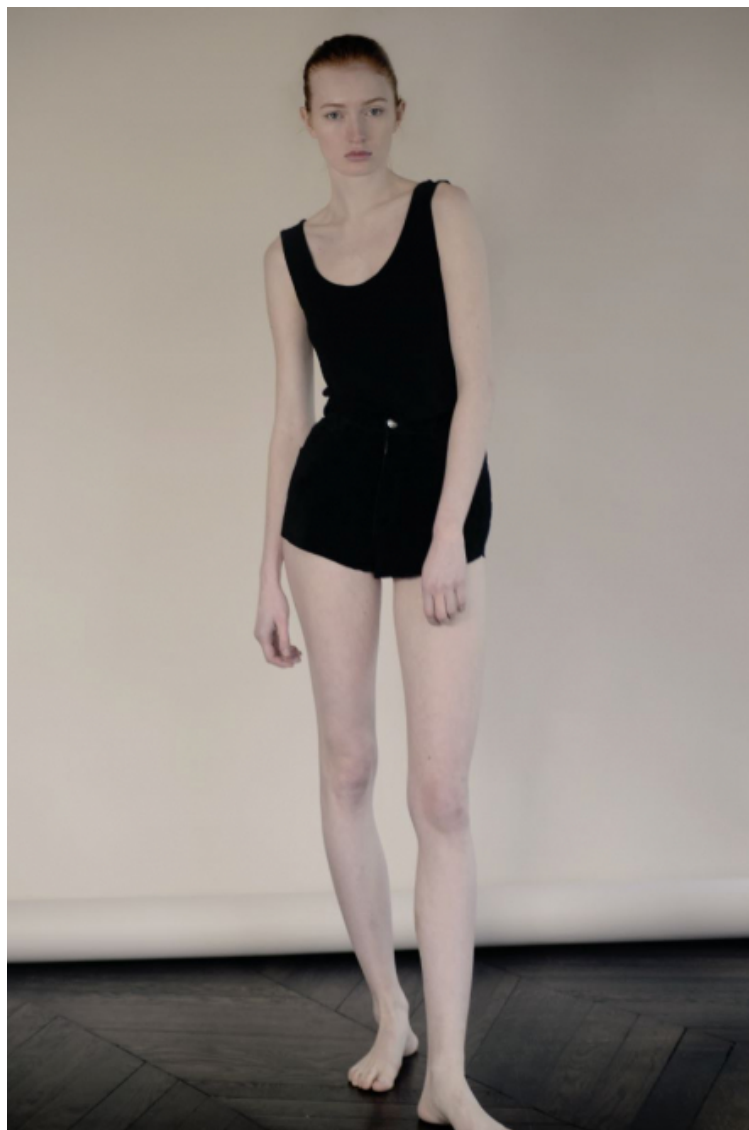

## Angelina Mickle

Height 180cm / 5' 11.0"

Bust 88cm / 34.5"

Waist 61cm / 24"

Hips 92cm / 36"

Shoes EU/US/UK 39 / 8 / 6

Hair Red

Eyes Blue