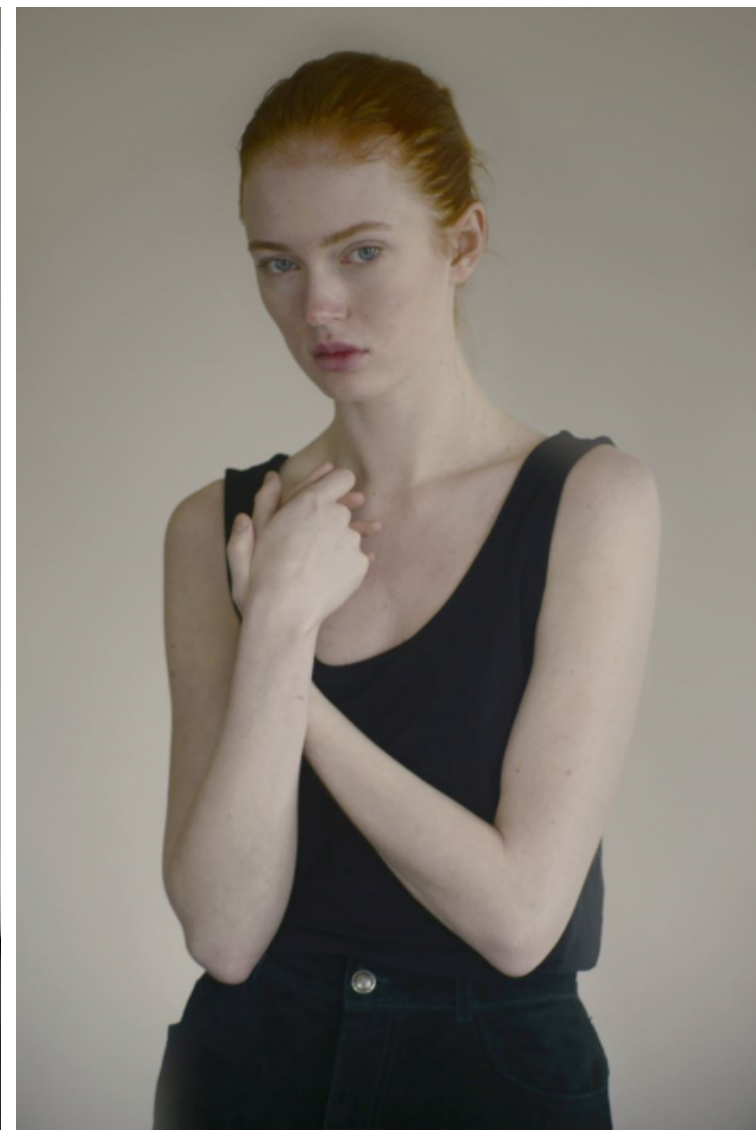

## Angelina Mickle

Height 180cm / 5' 11.0"

Bust 88cm / 34.5"

Waist 61cm / 24"

Hips 92cm / 36"

Shoes EU/US/UK 39 / 8 / 6

Hair Red

Eyes Blue