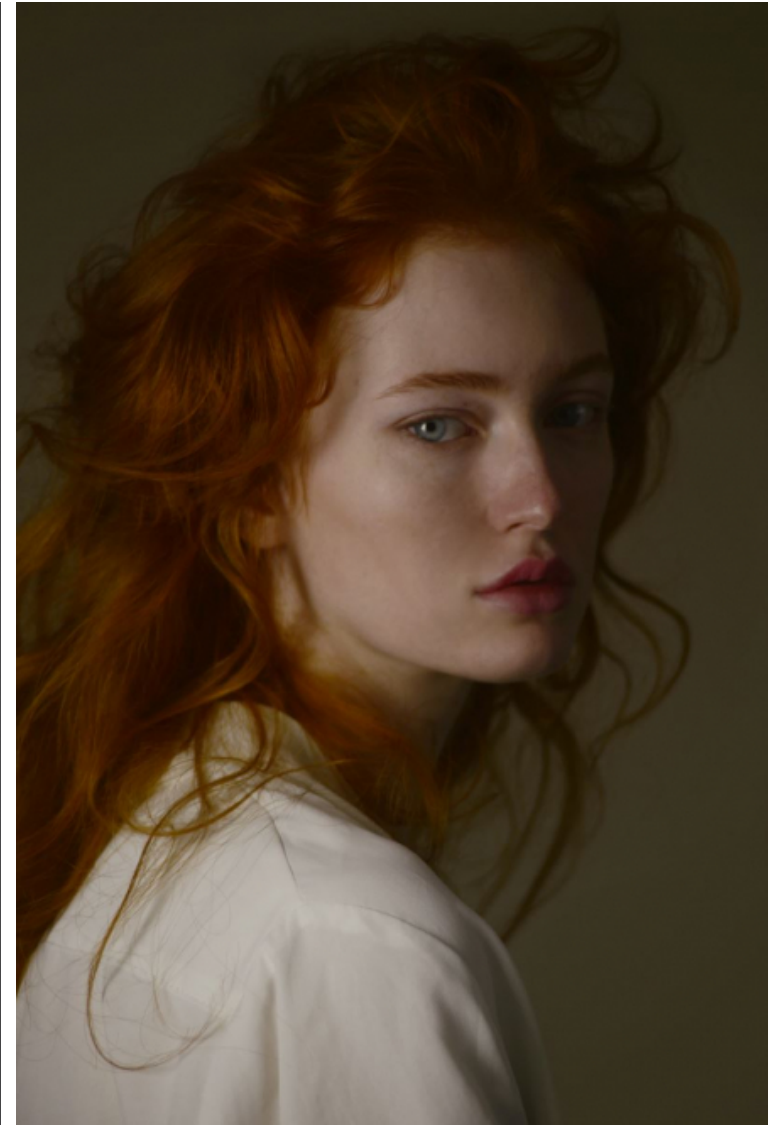

## Angelina Mickle

Height 180cm / 5' 11.0"

Bust 88cm / 34.5"

Waist 61cm / 24"

Hips 92cm / 36"

Shoes EU/US/UK 39 / 8 / 6

Hair Red

Eyes Blue