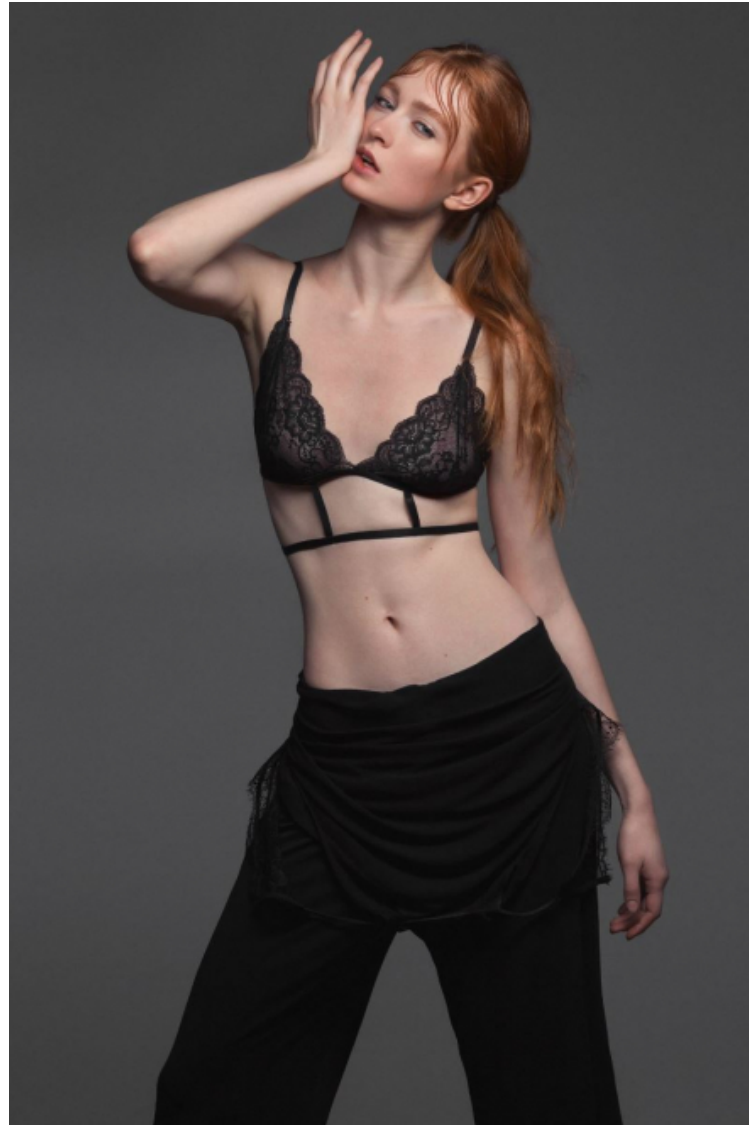

## Angelina Mickle

Height 180cm / 5' 11.0"

Bust 88cm / 34.5"

Waist 61cm / 24"

Hips 92cm / 36"

Shoes EU/US/UK 39 / 8 / 6

Hair Red

Eyes Blue