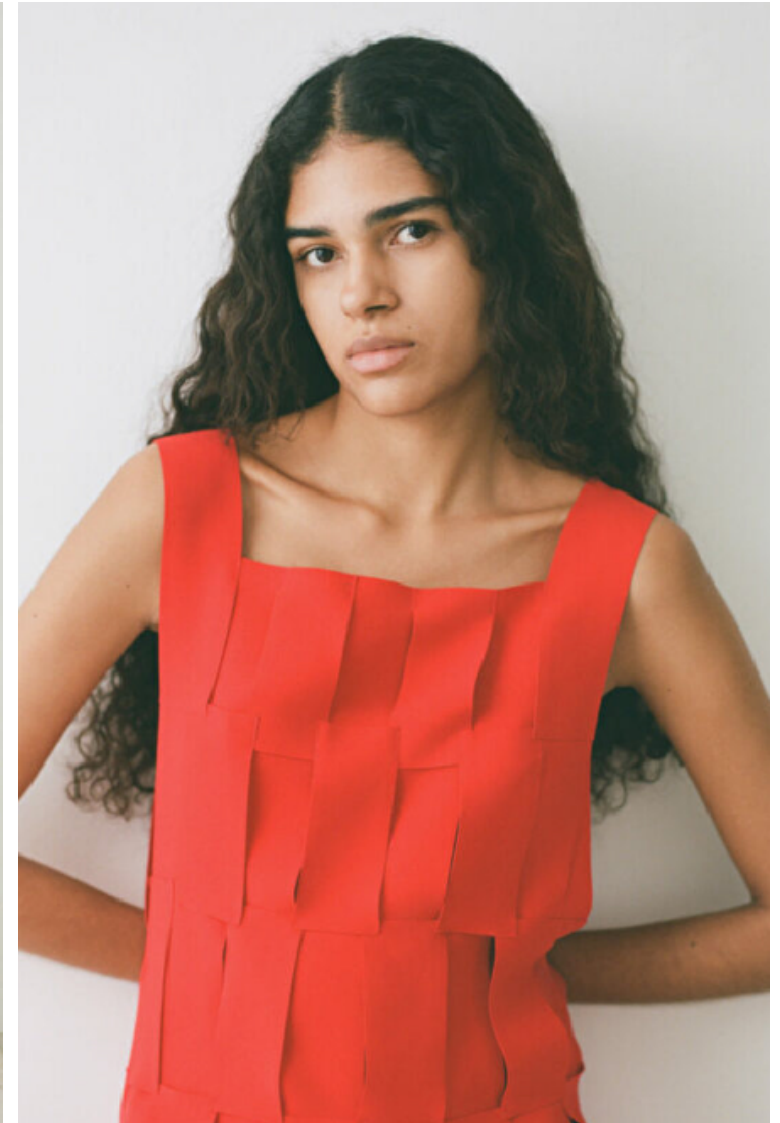

Laetitia Thalien

Height 174cm / 5' 8.5"

Bust 86cm / 34"

Waist 61cm / 24"

Hips 89cm / 35"

Shoes EU/US/UK 39 / 8 / 6

Eyes Brown

Hair Brown

Cup A/B

Location Paris