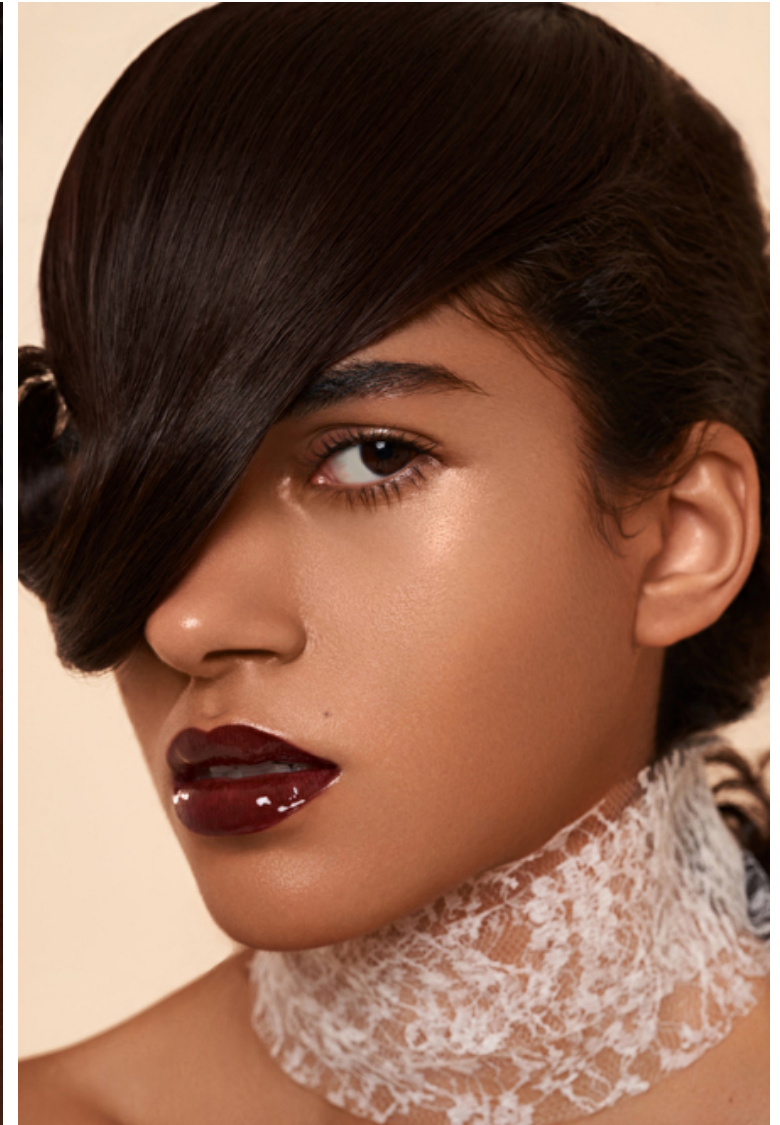

Select

MODEL MANAGEMENT

1400 Alton Rd Suite 103, Miami Beach, 33139, Florida, United States

Phone: (305) 672-6342 Fax: (305) 672-1749 Email: info.miami@selectmodel.com Website: <https://www.selectmodel.com/>

Laetitia Thalien

Height 174cm / 5' 8.5"

Bust 86cm / 34"

Waist 61cm / 24"

Hips 89cm / 35"

Shoes EU/US/UK 39 / 8 / 6

Eyes Brown

Hair Brown

Cup A/B

Location Paris