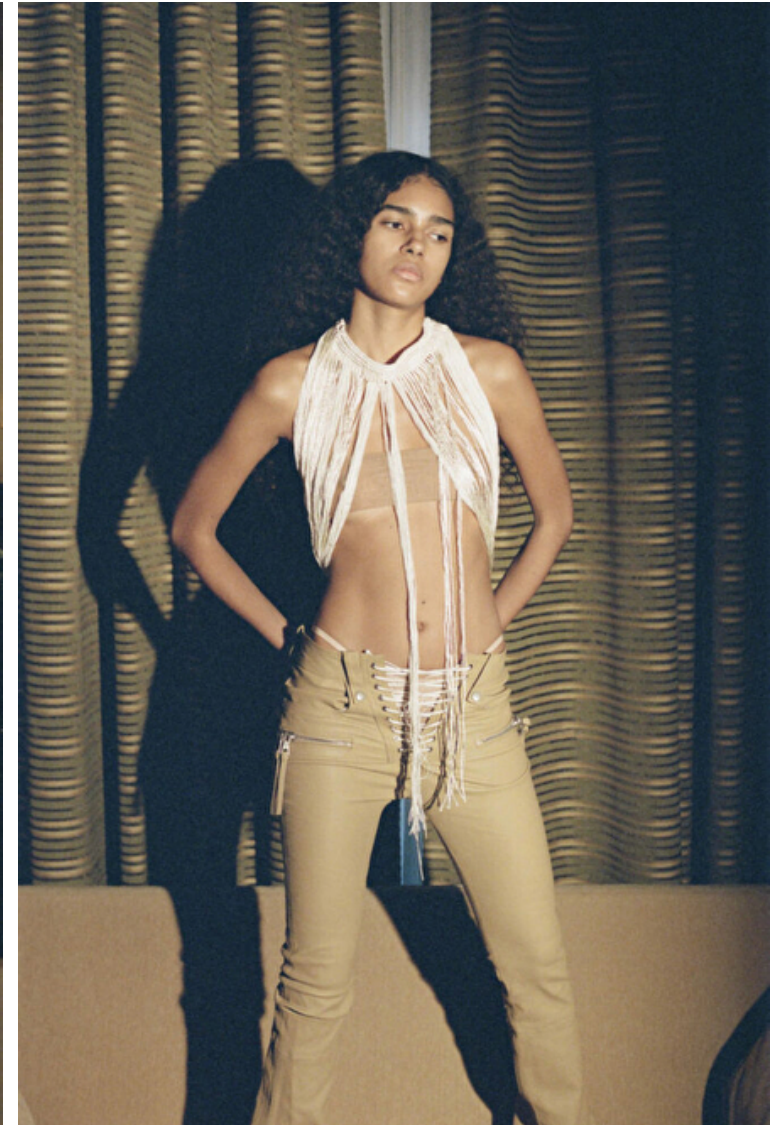

Select

MODEL MANAGEMENT

1400 Alton Rd Suite 103, Miami Beach, 33139, Florida, United States

Phone: (305) 672-6342 Fax: (305) 672-1749 Email: info.miami@selectmodel.com Website: <https://www.selectmodel.com/>

Laetitia Thalien

Height 174cm / 5' 8.5"

Bust 86cm / 34"

Waist 61cm / 24"

Hips 89cm / 35"

Shoes EU/US/UK 39 / 8 / 6

Eyes Brown

Hair Brown

Cup A/B

Location Paris