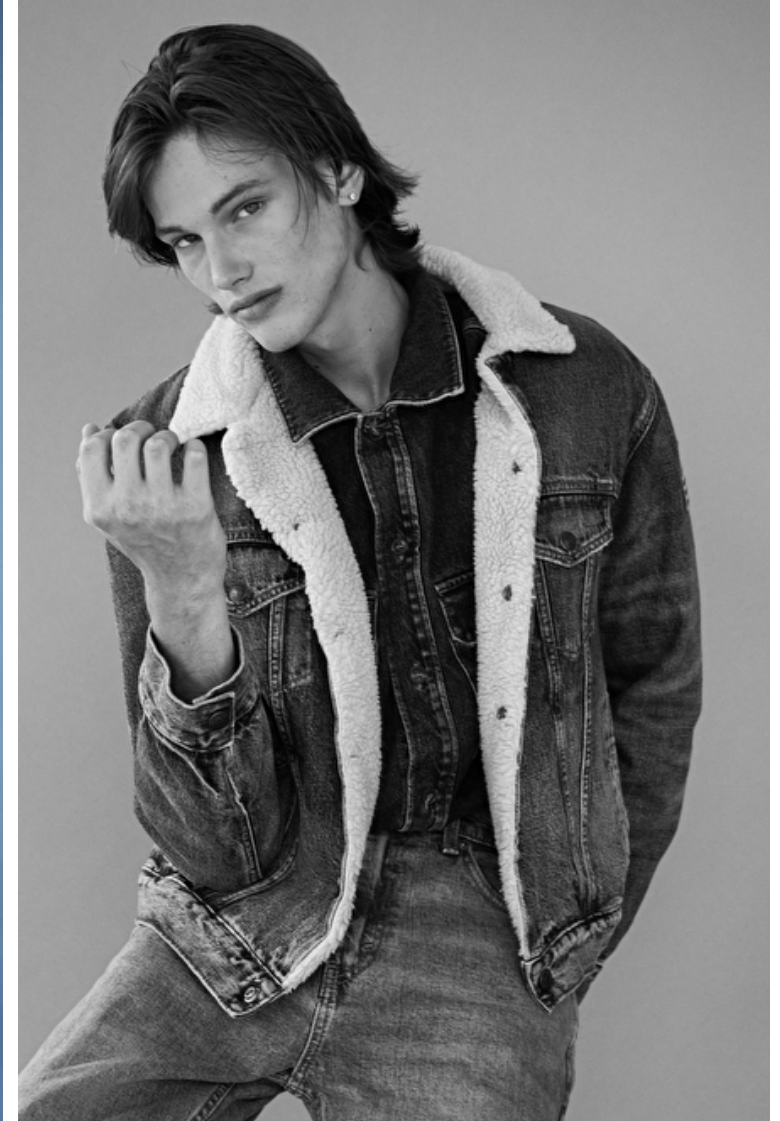

Logan Britton

Height 190cm / 6' 3.0"

Waist 81cm / 32"

Shoes EU/US/UK 46.5 / 13 / 11

Eyes Blue

Hair Light brown

Inseam 86cm / 34"

Suit size 42cm / 32"