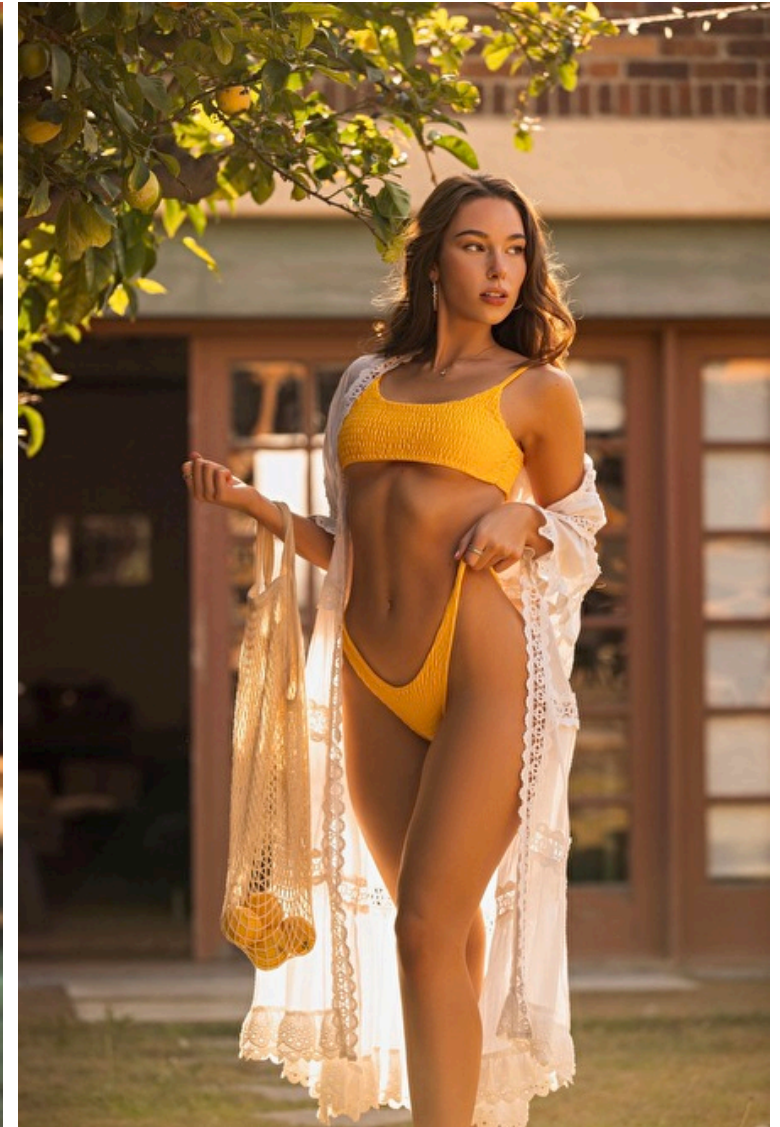

Select

MODEL MANAGEMENT

1400 Alton Rd Suite 103, Miami Beach, 33139, Florida, United States

Phone: (305) 672-6342 Fax: (305) 672-1749 Email: info.miami@selectmodel.com Website: <https://www.selectmodel.com/>

Victoria Myers

Height 168cm / 5' 6.0"

Size EU/US 34 / 4

Bust 81cm / 32"

Waist 61cm / 24"

Hips 96cm / 38"

Shoes EU/US/UK 38 / 7.5 / 5