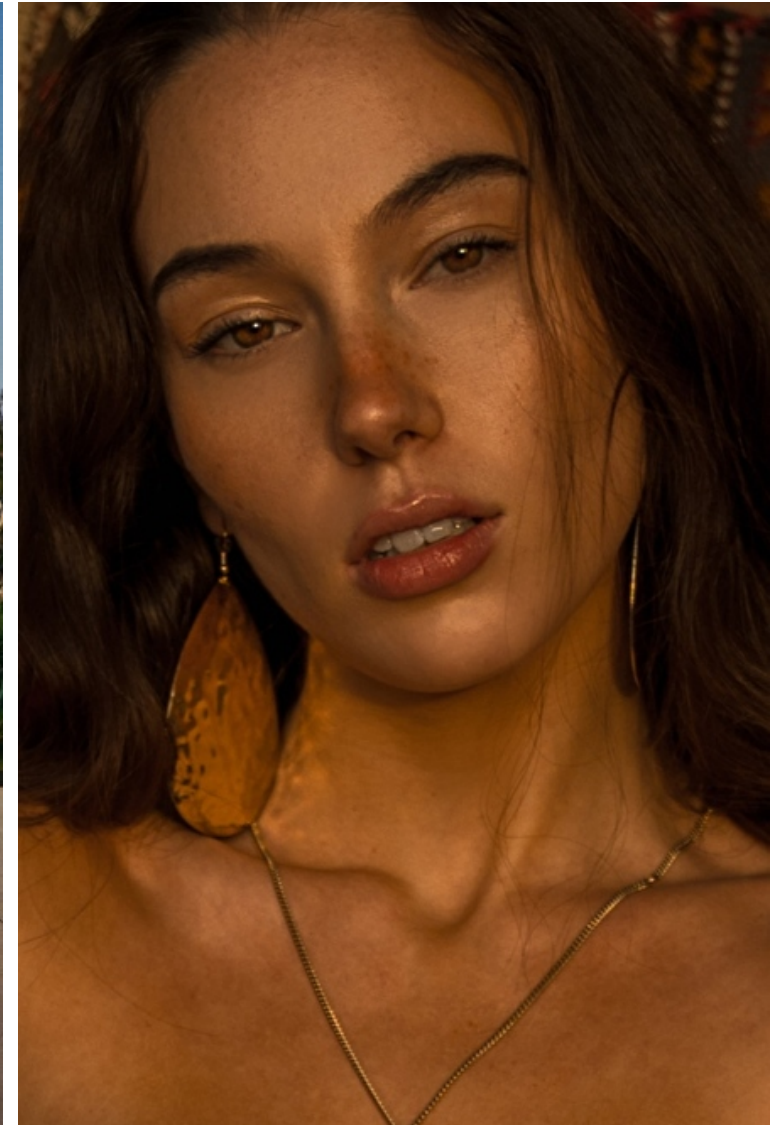

Height 168cm / 5' 6.0"

Size EU/US 34 / 4

Bust 81cm / 32"

Waist 61cm / 24"

Hips 96cm / 38"

Shoes EU/US/UK 38 / 7.5 / 5

Select

MODEL MANAGEMENT