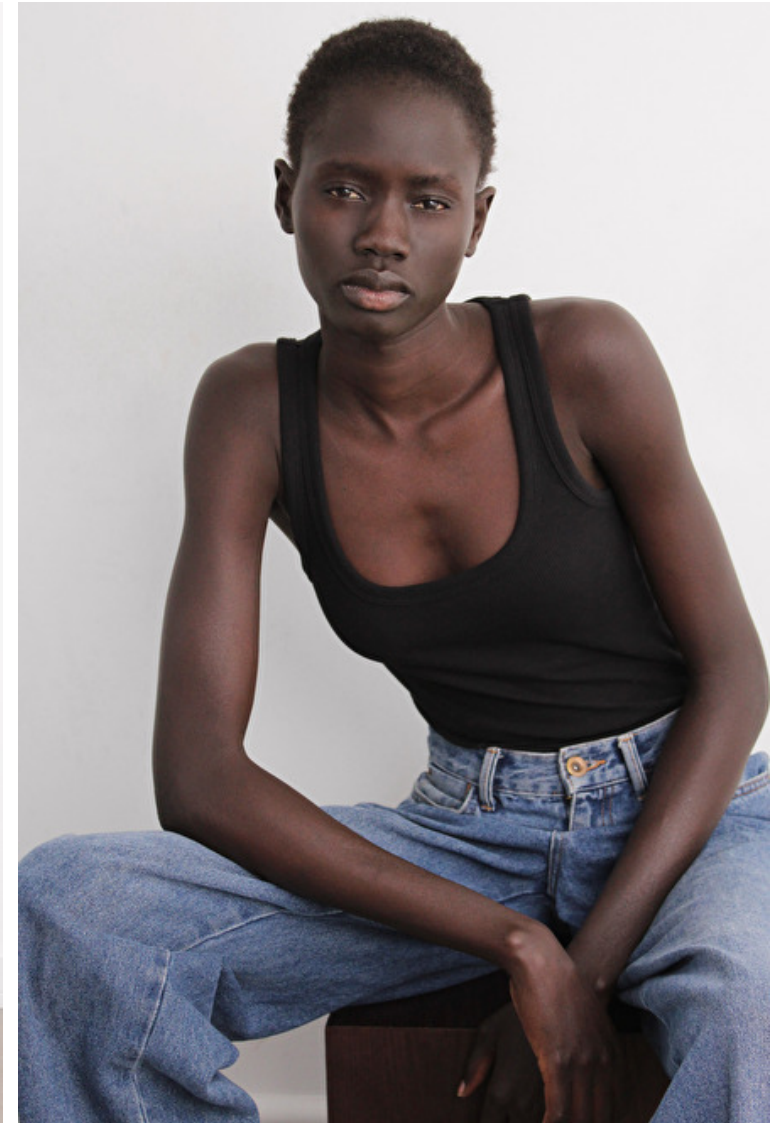

Bust 78cm / 30.5"

Waist 60cm / 23.5"

Hips 85cm / 33.5"

Shoes EU/US/UK 39 / 8 / 6

Eyes Brown

Hair Brown

Top Newcomers F/W 2025

Models.com Selects: Breakout Season