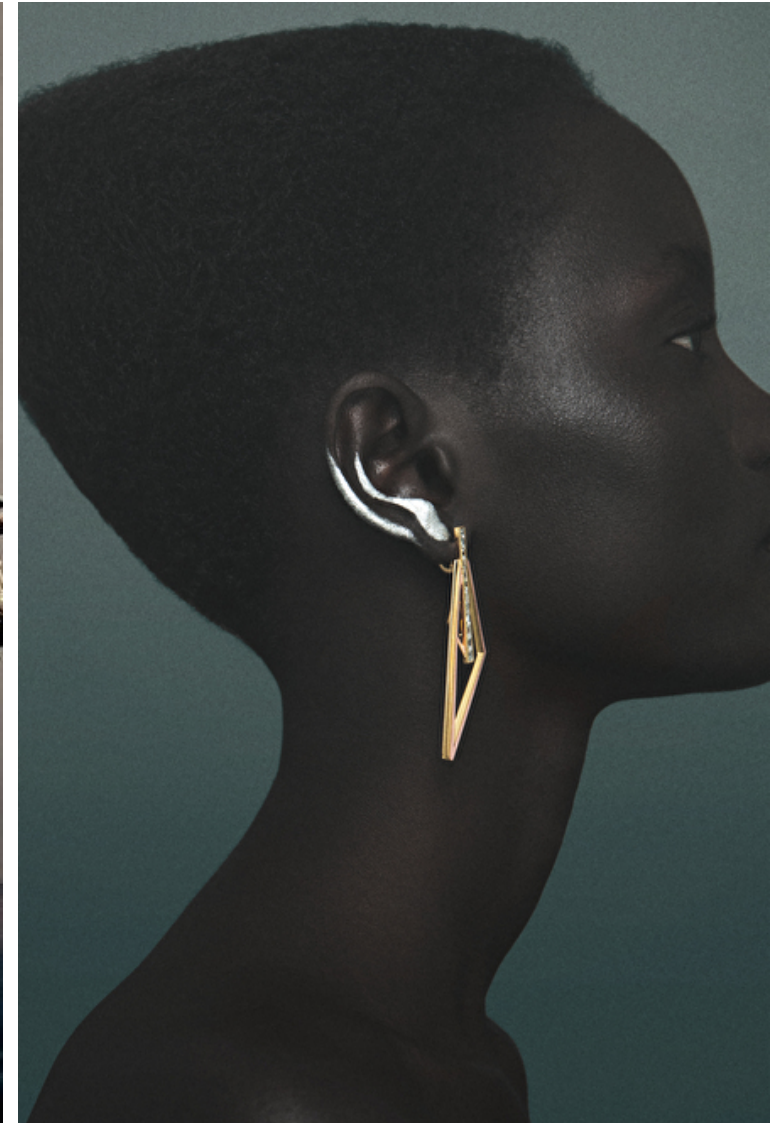

Bust 78cm / 30.5"

Waist 60cm / 23.5"

Hips 85cm / 33.5"

Shoes EU/US/UK 39 / 8 / 6

Eyes Brown

Hair Brown

Chol

Height 178cm / 5' 10.0"