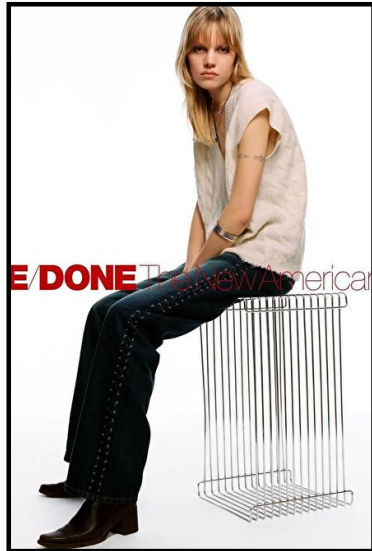

# Select

MODEL MANAGEMENT

Height 179cm / 5' 10.5" - Bust 79cm / 31" - Waist 63cm / 25" - Hips 91cm / 36" -  
Shoes EU/US/UK 39.5 / 8.5 / 6 - Eyes Green - Hair Blond - Cup A/B - Location  
London