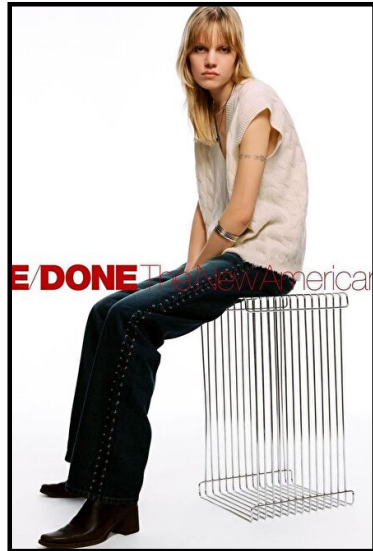

# Select

MODEL MANAGEMENT

Height 179cm / 5' 10.5" - Bust 79cm / 31" - Waist 63cm / 25" - Hips 91cm / 36" -  
Shoes EU/US/UK 39.5 / 8.5 / 6 - Eyes Green - Hair Blond - Cup A/B - Location  
London