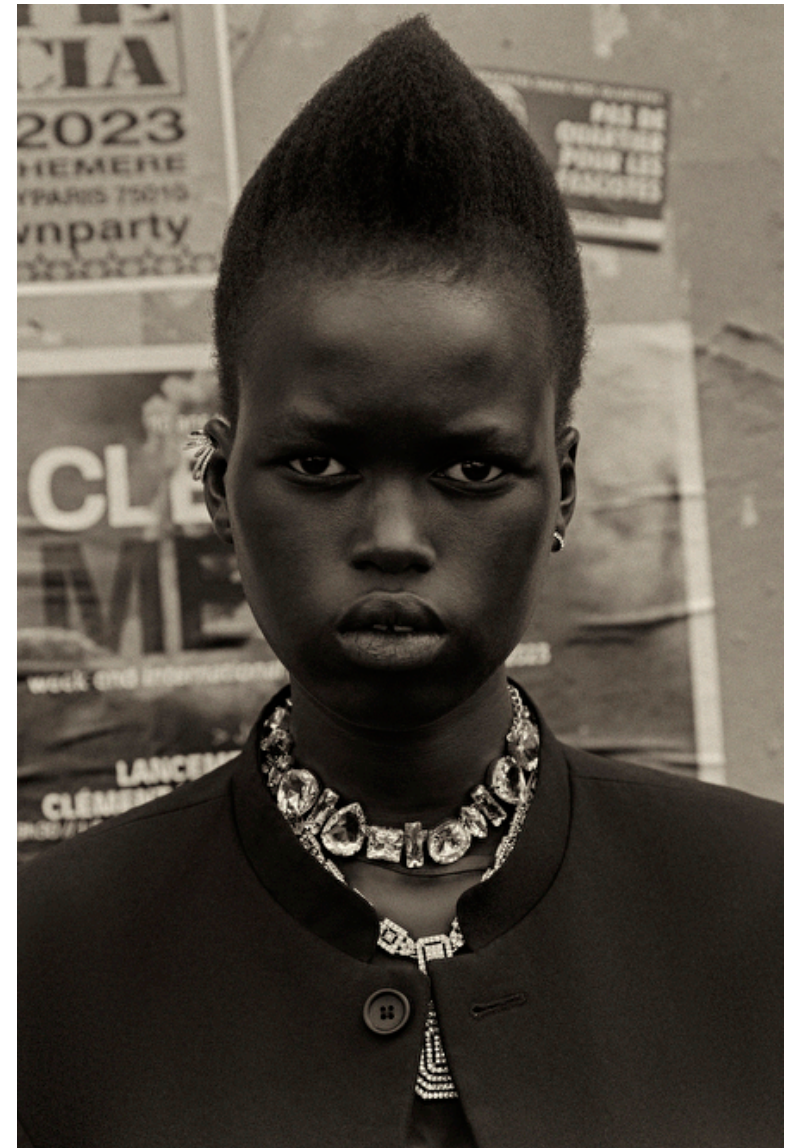

Mami Akol

Height 180cm / 5' 11.0"

Bust 79cm / 31"

Waist 61cm / 24"

Hips 87cm / 34.5"

Shoes EU/US/UK 41 / 9.5 / 8

Eyes Brown

Hair Black

Cup B

Hair length 1