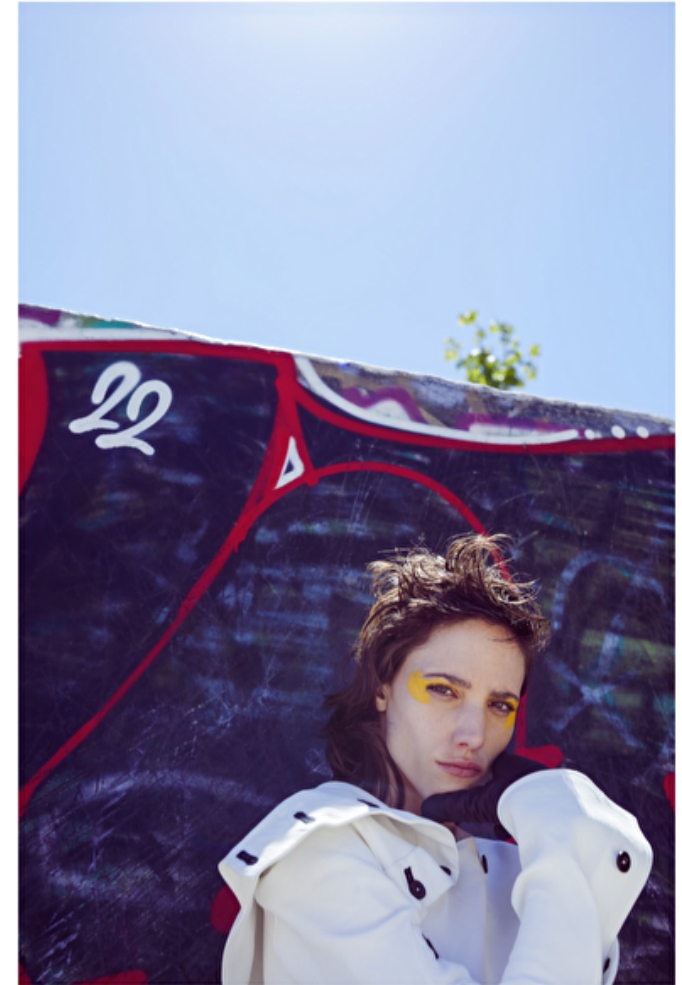

Height 175cm / 5' 9.0"

Bust 84cm / 33"

Waist 64cm / 25"

Hips 90cm / 35.5"

Shoes EU/US/UK 39.5 / 8.5 / 6

Eyes Brown

Hair Brown

Select