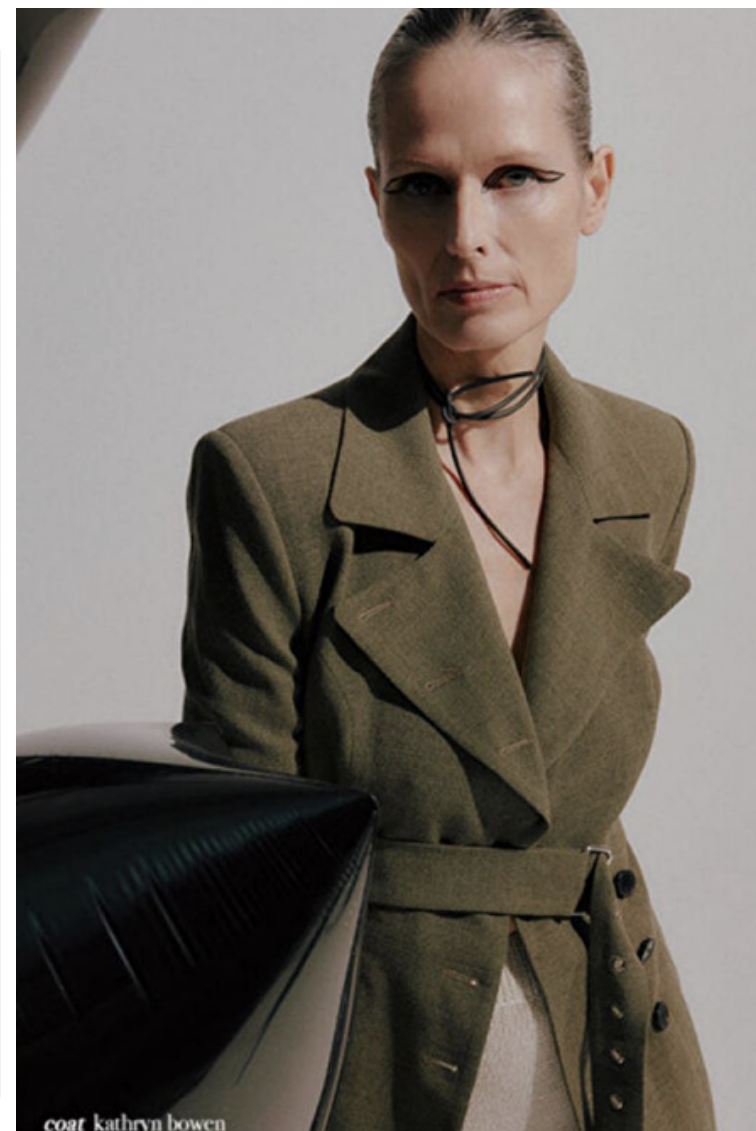

Height 177cm / 5' 9.5"

Bust 86cm / 34"

Waist 69cm / 27"

Hips 94cm / 37"

Shoes EU/US/UK 40 / 9 / 7

Eyes Blue

Hair Grey/Black

Select