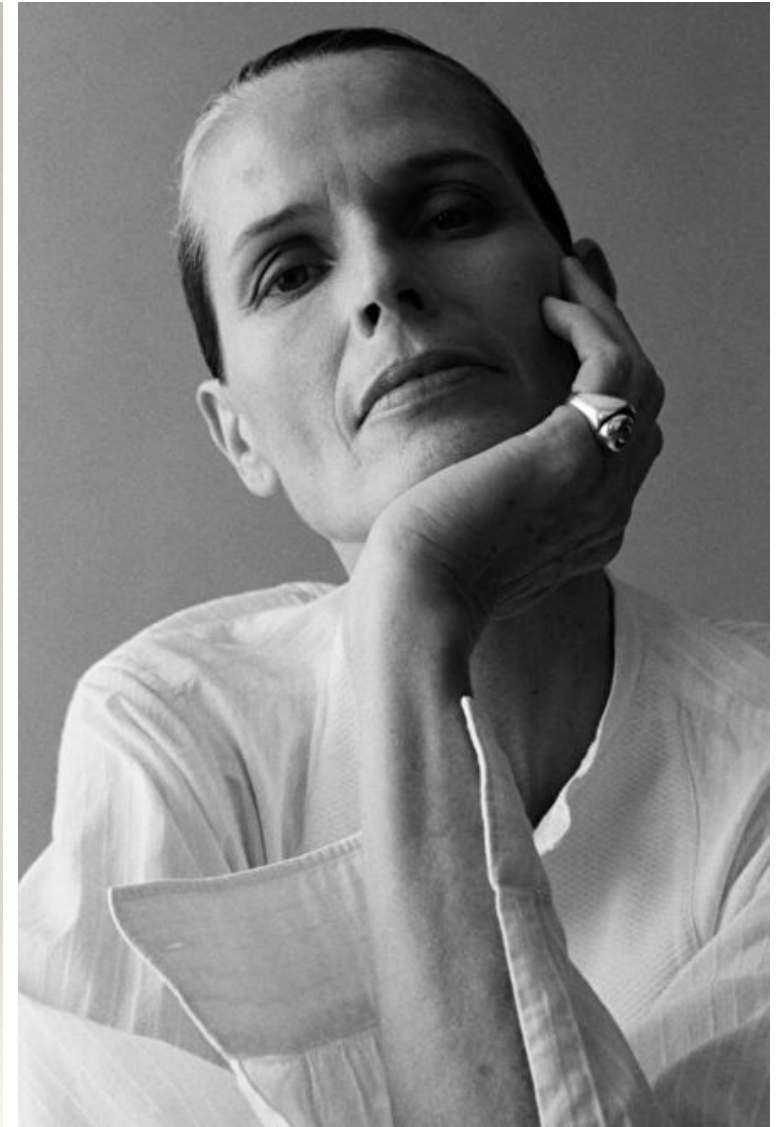

Height 177cm / 5' 9.5"

Bust 86cm / 34"

Waist 69cm / 27"

Hips 94cm / 37"

Shoes EU/US/UK 40 / 9 / 7

Eyes Blue

Hair Grey/Black

Select