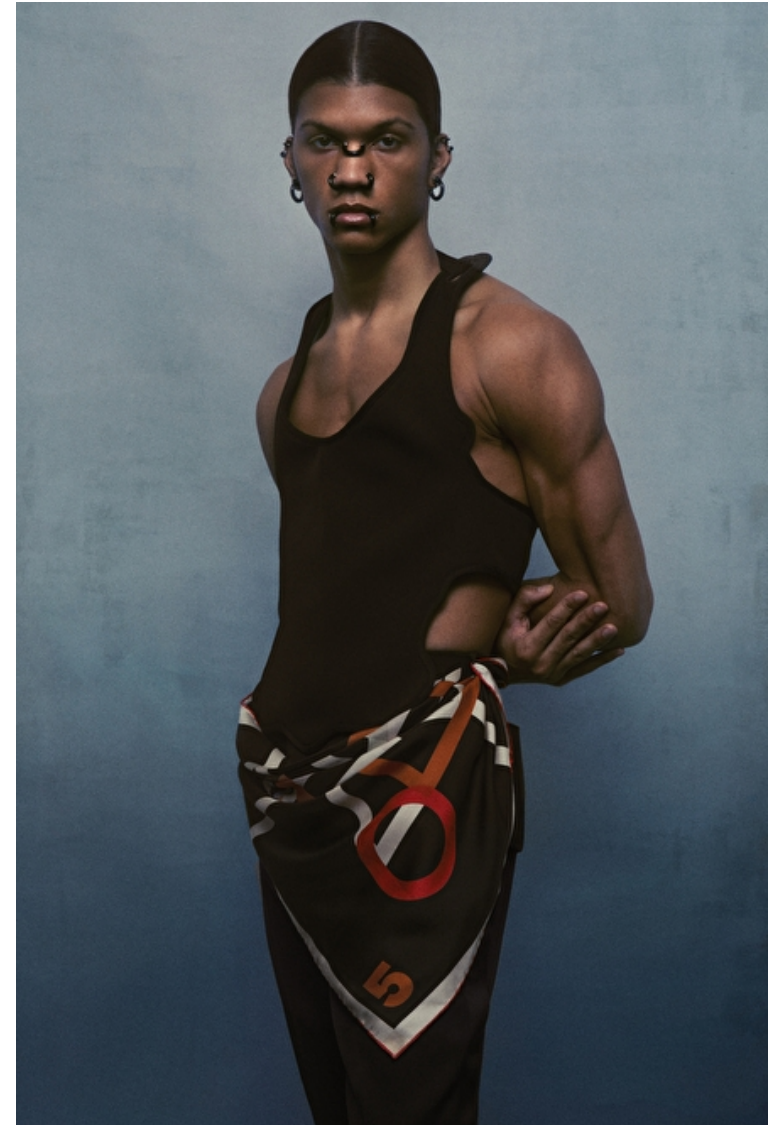

ANTONIO MACEK

Height 187cm / 6' 1.5"

Chest 92cm / 36"

Waist 74cm / 29"

Hips 90cm / 35.5"

Shoes EU/US/UK 44 / 11 / 9.5

Eyes Brown

Hair Black

Suit size 46cm / 36"