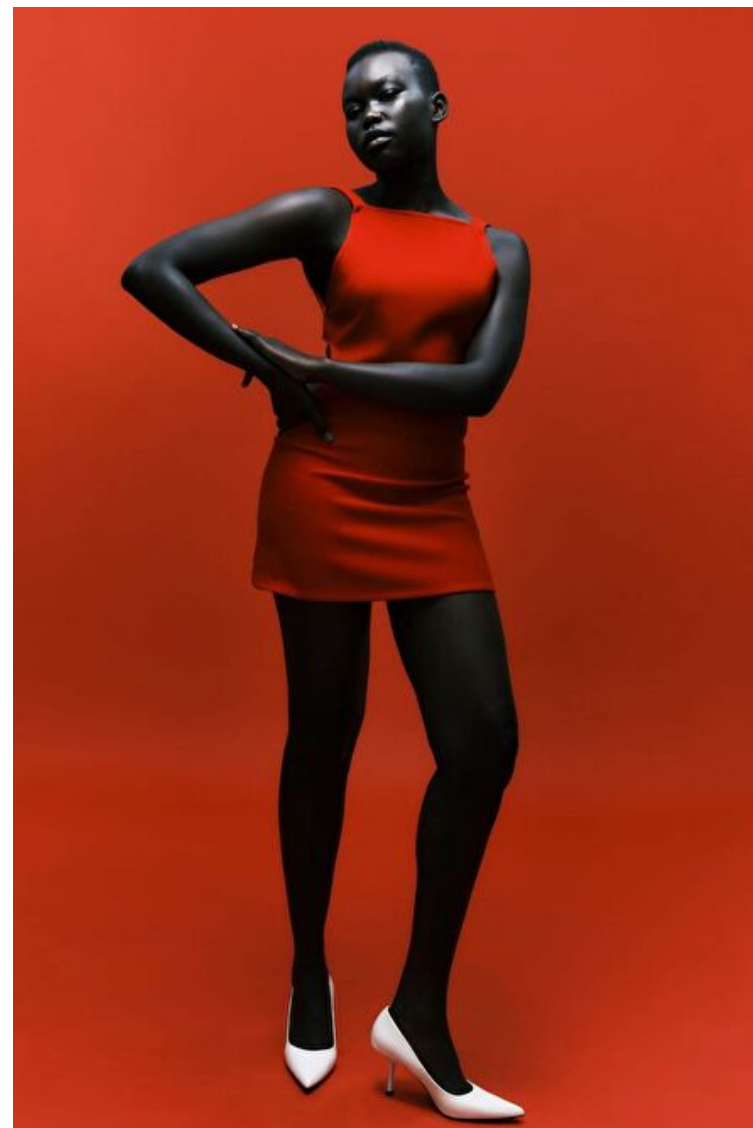

Bust 83cm / 32.5"

Waist 68cm / 27"

Hips 102cm / 40"

Shoes EU/US/UK 40 / 9 / 7

Eyes Black

Hair Black

Location BRA : 90D

Apollo

Height 176cm / 5' 9.5"

Bust 83cm / 32.5"

Waist 68cm / 27"

Hips 102cm / 40"

Shoes EU/US/UK 40 / 9 / 7

Eyes Black

Hair Black

Location BRA : 90D

Bust 83cm / 32.5"

Waist 68cm / 27"

Hips 102cm / 40"

Shoes EU/US/UK 40 / 9 / 7

Eyes Black

Hair Black

Location BRA : 90D

Top Newcomers S/S 2023