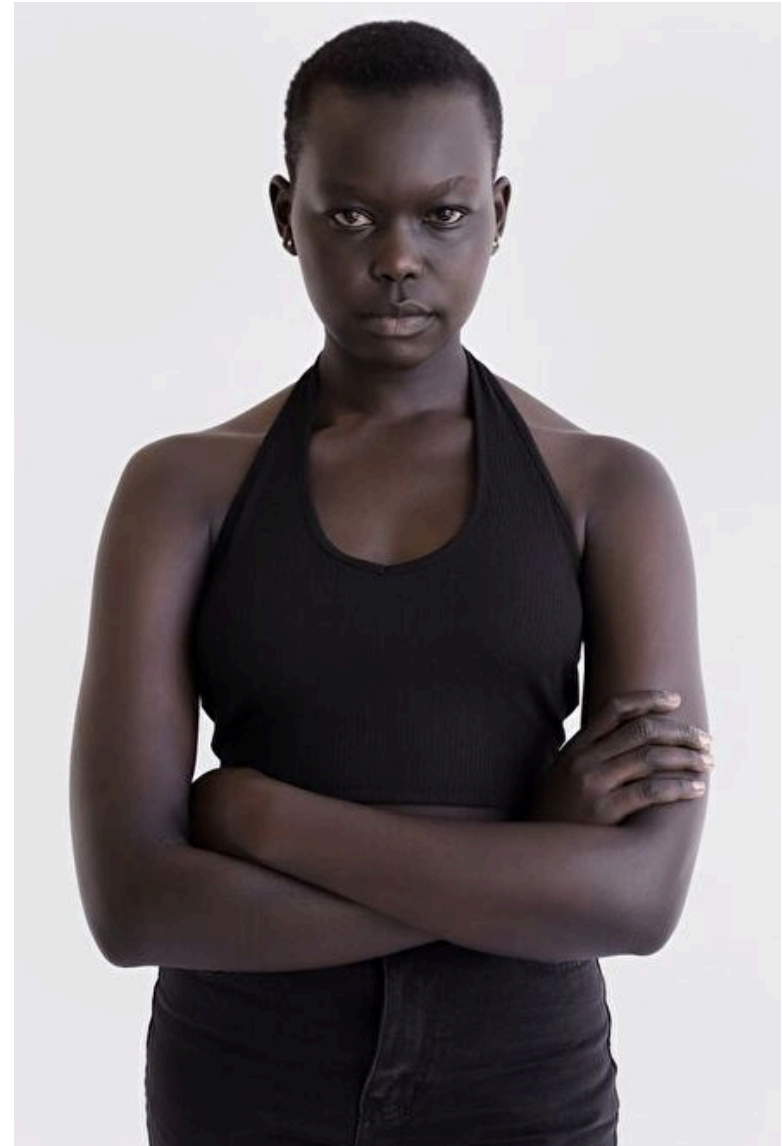

Apollo

Height 176cm / 5' 9.5"

Bust 83cm / 32.5"

Waist 68cm / 27"

Hips 102cm / 40"

Shoes EU/US/UK 40 / 9 / 7

Eyes Black

Hair Black

Location BRA : 90D

Select

MODEL MANAGEMENT

182 Rue de Rivoli, Paris, 75001, Ile-de-France, France

Phone: +33 (0) 1 40 20 15 15 Email: info.paris@selectmodel.com Website: <https://selectmodel.com/>

Apollo

Height 176cm / 5' 9.5"

Bust 83cm / 32.5"

Waist 68cm / 27"

Hips 102cm / 40"

Shoes EU/US/UK 40 / 9 / 7

Eyes Black

Hair Black

Location BRA : 90D

Apollo

Height 176cm / 5' 9.5"

Bust 83cm / 32.5"

Waist 68cm / 27"

Hips 102cm / 40"

Shoes EU/US/UK 40 / 9 / 7

Eyes Black

Hair Black

Location BRA : 90D