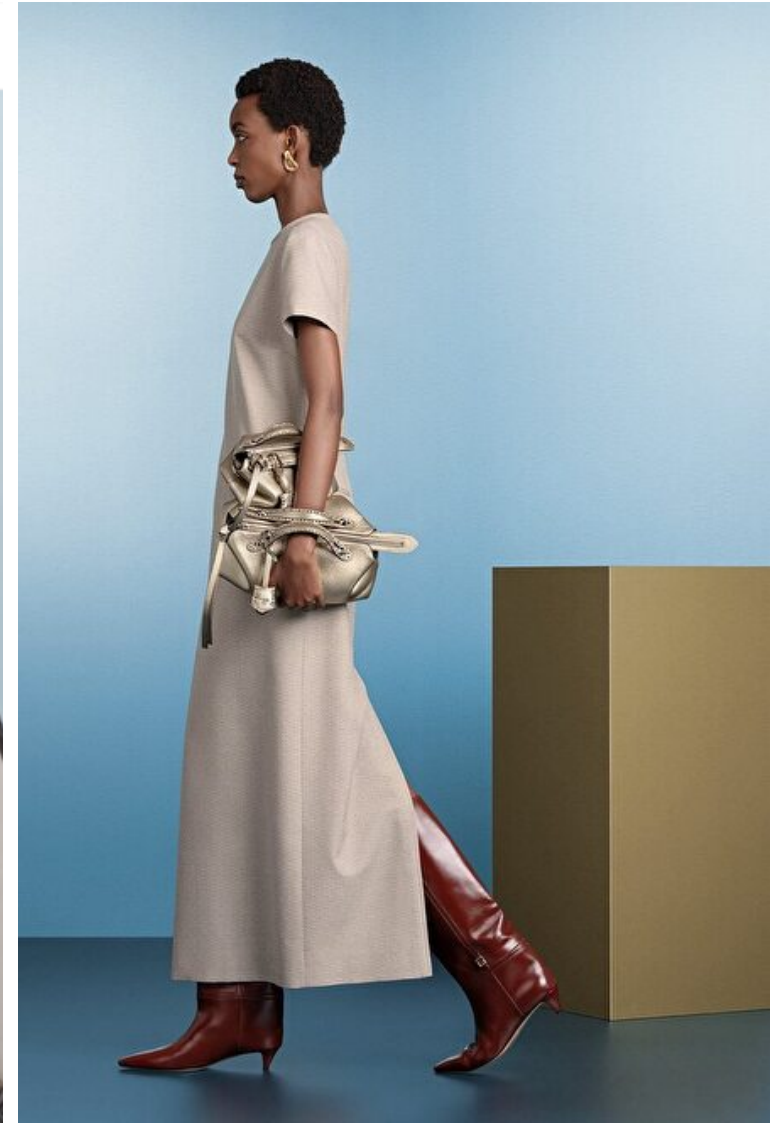

Select

MODEL MANAGEMENT

182 Rue de Rivoli, Paris, 75001, Ile-de-France, France

Phone: +33 (0) 1 40 20 15 15 Email: info.paris@selectmodel.com Website: <https://selectmodel.com/>

Claudia Ishimwe

Height 177cm / 5' 9.5"

Bust 68cm / 27"

Waist 54cm / 21.5"

Hips 84cm / 33"

Shoes EU/US/UK 40 / 9 / 7

Eyes Brown

Hair Brown

FENDI