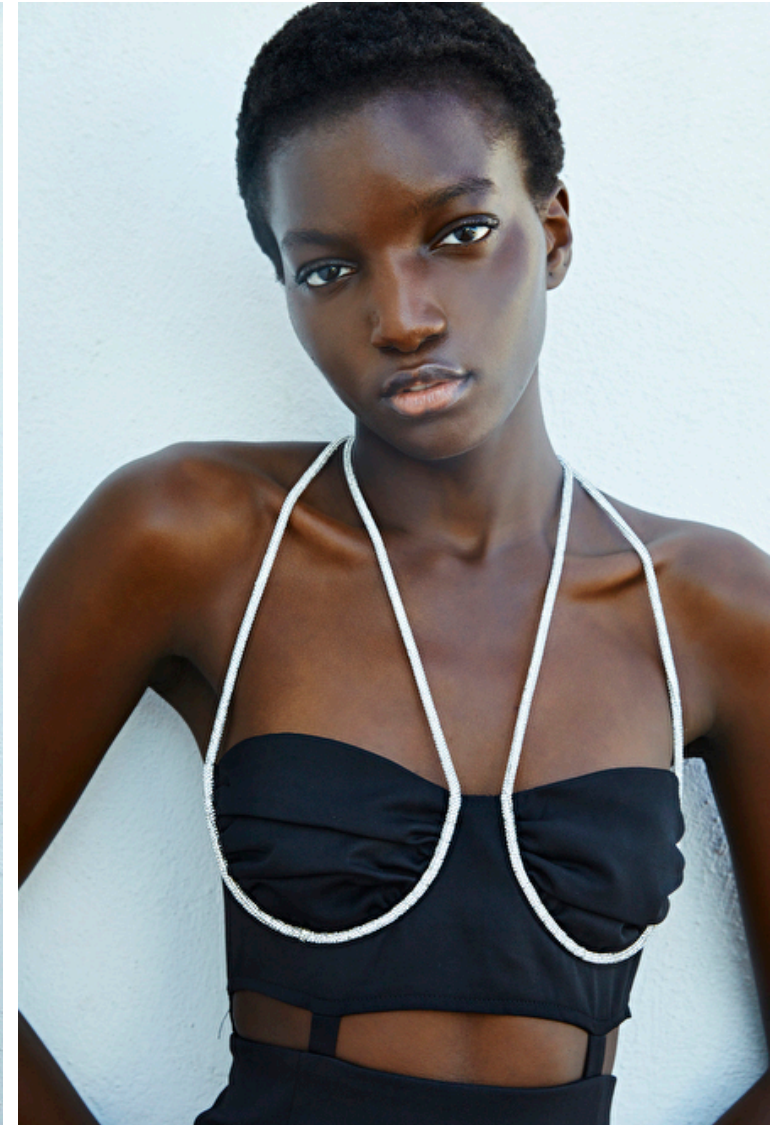

Waist 58cm / 23"

Hips 89cm / 35"

Shoes EU/US/UK 39 / 8 / 6

Eyes Dark brown

Hair Dark brown

Select

MODEL MANAGEMENT

182 Rue de Rivoli, Paris, 75001, Ile-de-France, France