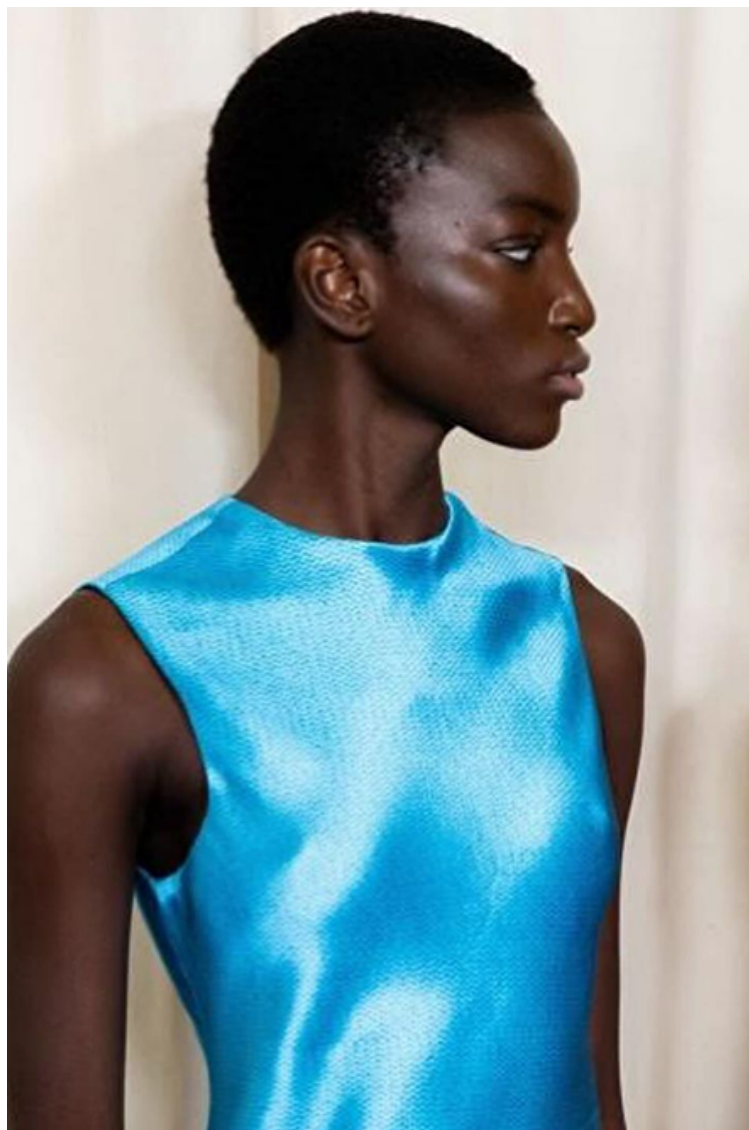

Select

MODEL MANAGEMENT

182 Rue de Rivoli, Paris, 75001, Ile-de-France, France

Phone: +33 (0) 1 40 20 15 15 Email: info.paris@selectmodel.com Website: <https://selectmodel.com/>

Coumba Mballo

Height 178cm / 5' 10.0"

Bust 78cm / 30.5"

Waist 58cm / 23"

Hips 89cm / 35"

Shoes EU/US/UK 39 / 8 / 6

Eyes Dark brown

Hair Dark brown