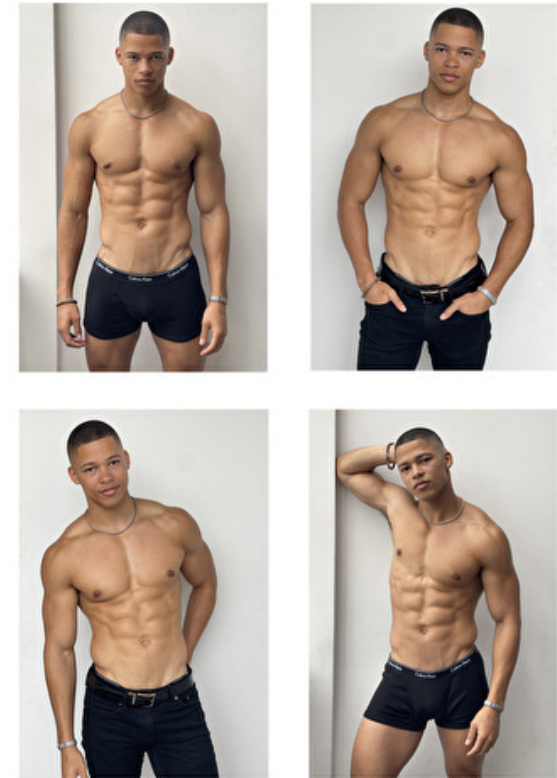

Select

MODEL MANAGEMENT

DE'LANEY ORTIZ

HEIGHT 183CM BUST 98CM WAIST 79CM HIPS 98CM EYES BROWN HAIR BROWN

182 RUE DE RIVOLI, 75001, PARIS
TEL: + 33 (0) 1 40 20 15 15