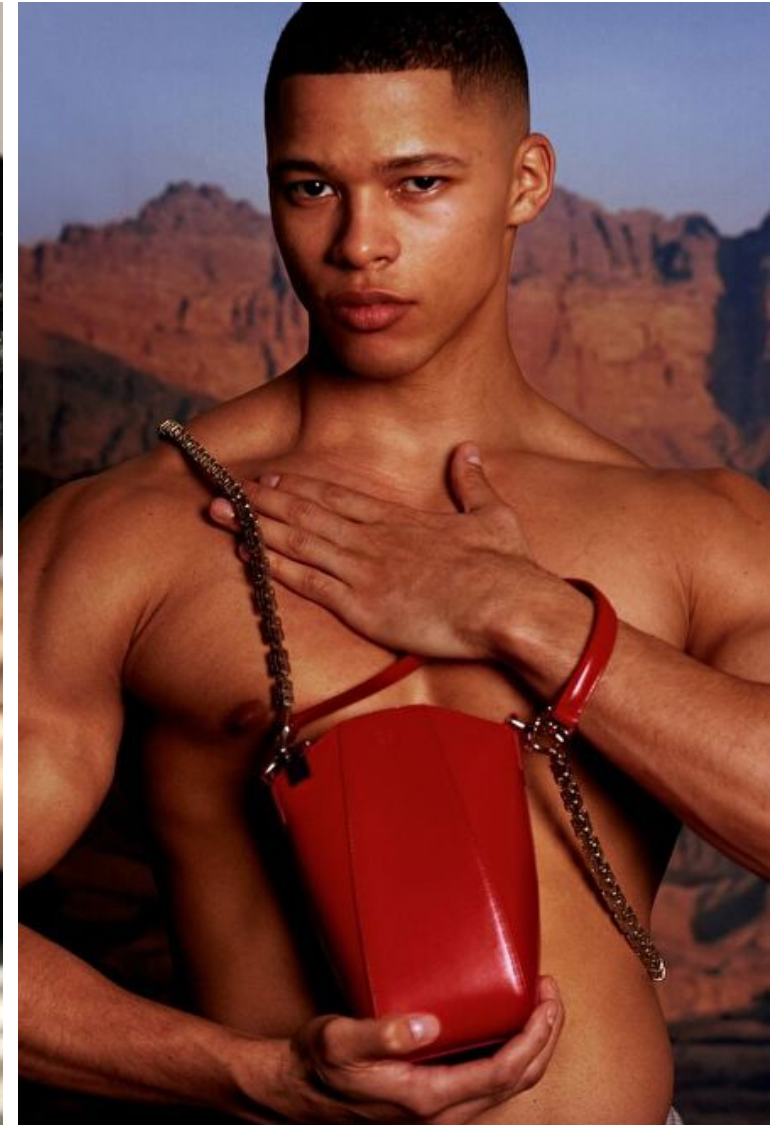

Select

MODEL MANAGEMENT

182 Rue de Rivoli, Paris, 75001, Ile-de-France, France

Phone: +33 (0) 1 40 20 15 15 Email: info.paris@selectmodel.com Website: <https://selectmodel.com/>

DE'LANEY ORTIZ

Height 183cm / 6' 0.0"

Chest 98cm / 38.5"

Waist 79cm / 31"

Hips 98cm / 38.5"

Shoes EU/US/UK 44 / 11 / 9.5

Eyes Brown

Hair Brown

Suit size 52cm / 42"