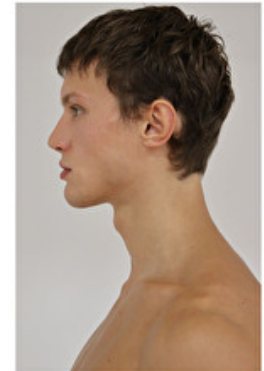

Select

MODEL MANAGEMENT

ELIOTT TIPP

HEIGHT 186CM BUST 96CM WAIST 75CM HIPS 89CM EYES GREEN HAIR BROWN

182 RUE DE RIVOLI, 75001, PARIS
TEL: + 33 (0) 1 40 20 15 15