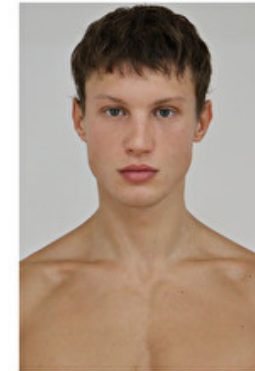

Select

MODEL MANAGEMENT

ELIOTT TIPP

HEIGHT 186CM BUST 96CM WAIST 75CM HIPS 89CM EYES GREEN HAIR BROWN

182 RUE DE RIVOLI, 75001, PARIS
TEL: + 33 (0) 1 40 20 15 15