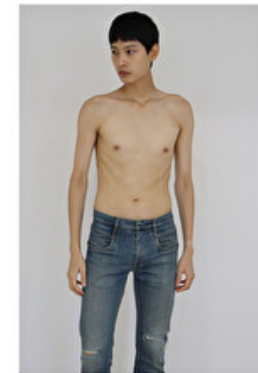

Select

MODEL MANAGEMENT

DUGYEONG KIM

HEIGHT 189CM BUST 89CM WAIST 70CM HIPS 89CM EYES BLACK HAIR BLACK

182 RUE DE RIVOLI, 75001, PARIS
TEL: + 33 (0) 1 40 20 15 15