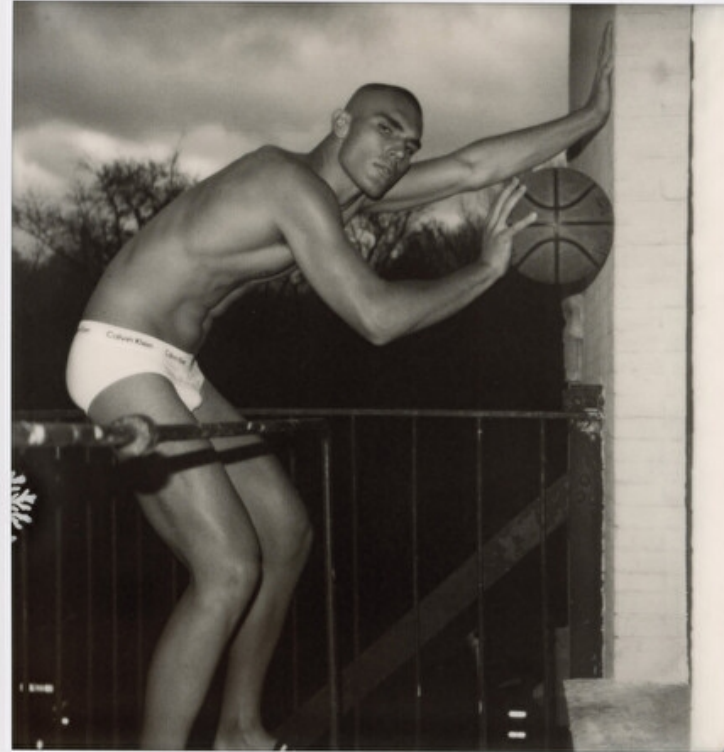

JOSH MCGREGOR

Height 189cm / 6' 2.5"

Chest 91cm / 36"

Waist 76cm / 30"

Hips 95cm / 37.5"

Shoes EU/US/UK 44 / 11 / 9.5

Eyes Brown

Hair Brown

Suit size 48cm / 38"