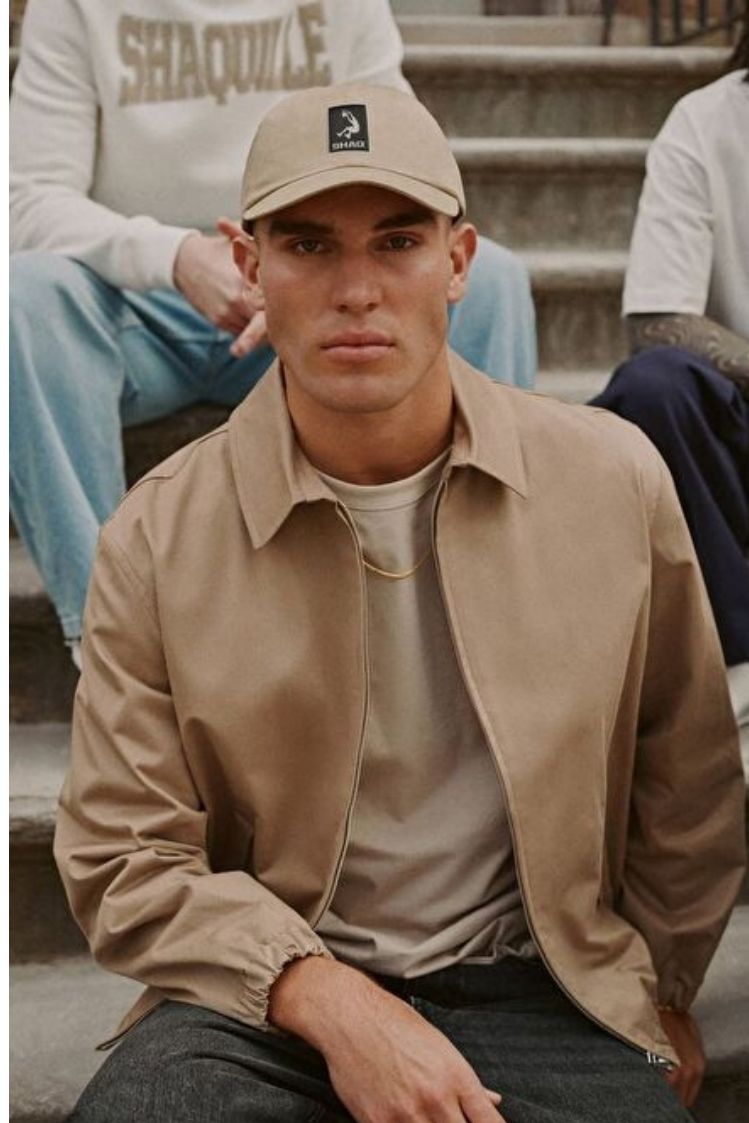

Height 189cm / 6' 2.5"

Chest 91cm / 36"

Waist 76cm / 30"

Hips 95cm / 37.5"

Shoes EU/US/UK 44 / 11 / 9.5

Eyes Brown

Hair Brown

Suit size 48cm / 38"