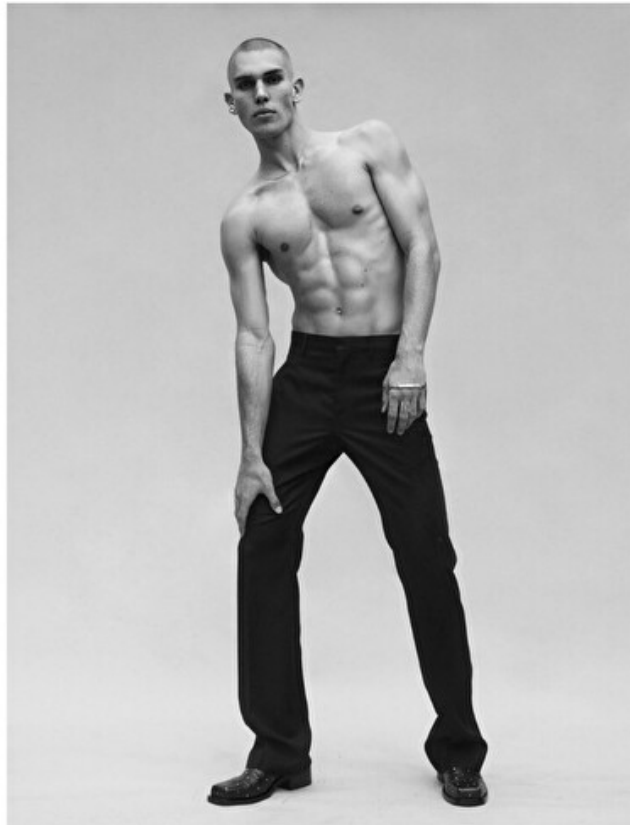

Select

MODEL MANAGEMENT

182 Rue de Rivoli, Paris, 75001, Ile-de-France, France

Phone: +33 (0) 1 40 20 15 15 Email: info.paris@selectmodel.com Website: <https://selectmodel.com/>

JOSH MCGREGOR

Height 189cm / 6' 2.5"

Chest 91cm / 36"

Waist 76cm / 30"

Hips 95cm / 37.5"

Shoes EU/US/UK 44 / 11 / 9.5

Eyes Brown

Hair Brown

Suit size 48cm / 38"

Total look: GIVENCHY
Stylista: ALAN CROCETTI

226