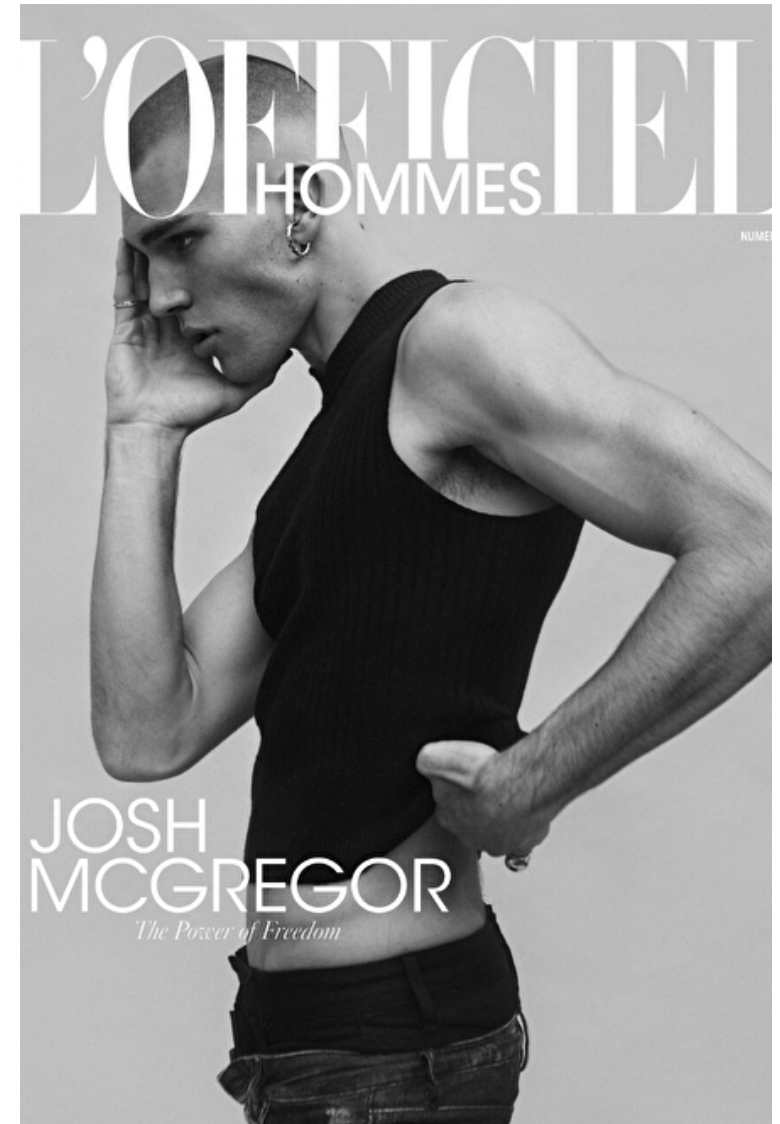

Select

MODEL MANAGEMENT

182 Rue de Rivoli, Paris, 75001, Ile-de-France, France

Phone: +33 (0) 1 40 20 15 15 Email: info.paris@selectmodel.com Website: <https://selectmodel.com/>

JOSH MCGREGOR

Height 189cm / 6' 2.5"

Chest 91cm / 36"

Waist 76cm / 30"

Hips 95cm / 37.5"

Shoes EU/US/UK 44 / 11 / 9.5

Eyes Brown

Hair Brown

Suit size 48cm / 38"

Total look: GIVENCHY
Stylista: ALAN CROCETTI

226