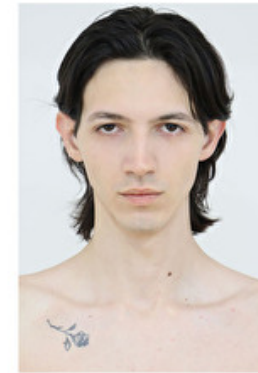

Select

MODEL MANAGEMENT

KEVIN CARLSSON

HEIGHT 190CM BUST 89CM WAIST 66CM HIPS 87CM EYES BROWN HAIR BLACK

182 RUE DE RIVOLI, 75001, PARIS
TEL: + 33 (0) 1 40 20 15 15