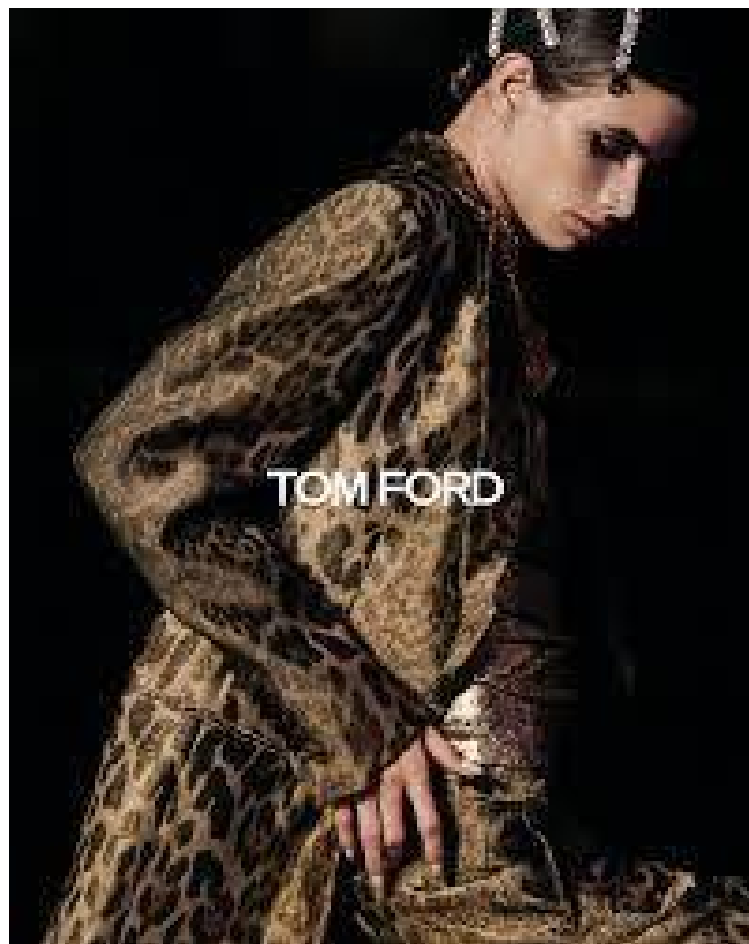

Select

MODEL MANAGEMENT

182 Rue de Rivoli, Paris, 75001, Ile-de-France, France

Phone: +33 (0) 1 40 20 15 15 Email: info.paris@selectmodel.com Website: <https://selectmodel.com/>

LINDA HELENA

Height 177cm / 5' 9.5"

Bust 82cm / 32.5"

Waist 60cm / 23.5"

Hips 87cm / 34.5"

Shoes EU/US/UK 40 / 9 / 7

Eyes Hazel

Hair Brown