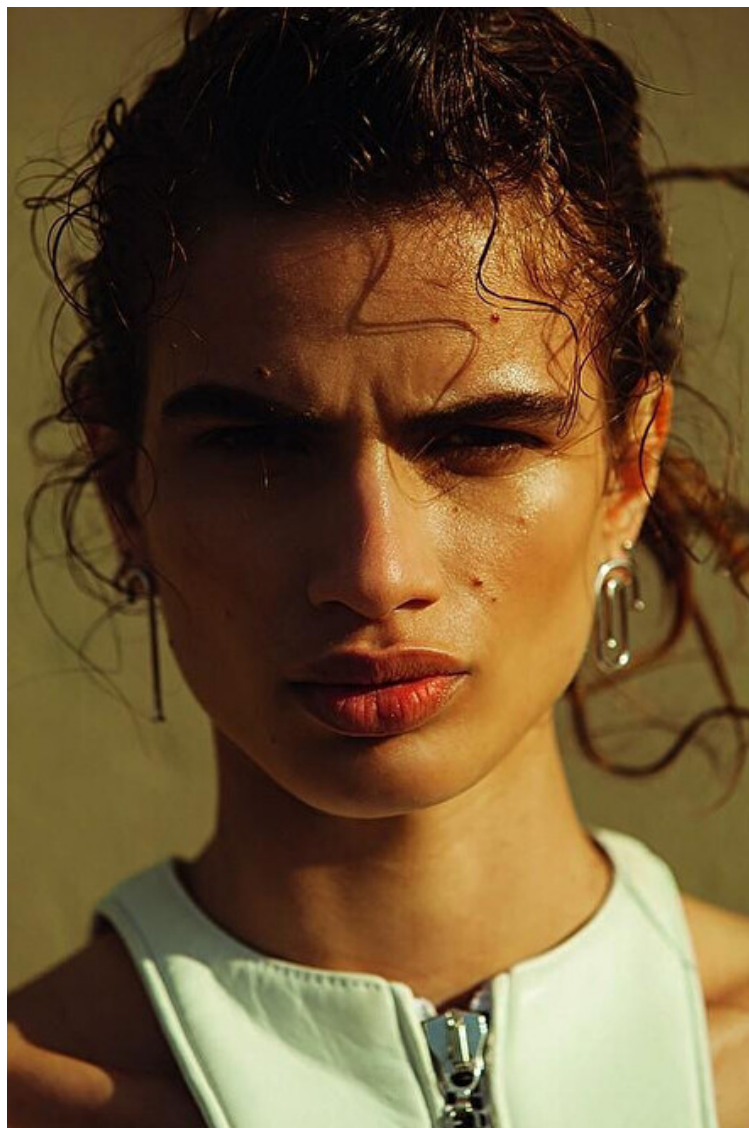

Bust 82cm / 32.5"

Waist 60cm / 23.5"

Hips 87cm / 34.5"

Shoes EU/US/UK 40 / 9 / 7

Eyes Hazel

Hair Brown

Select

MODEL MANAGEMENT