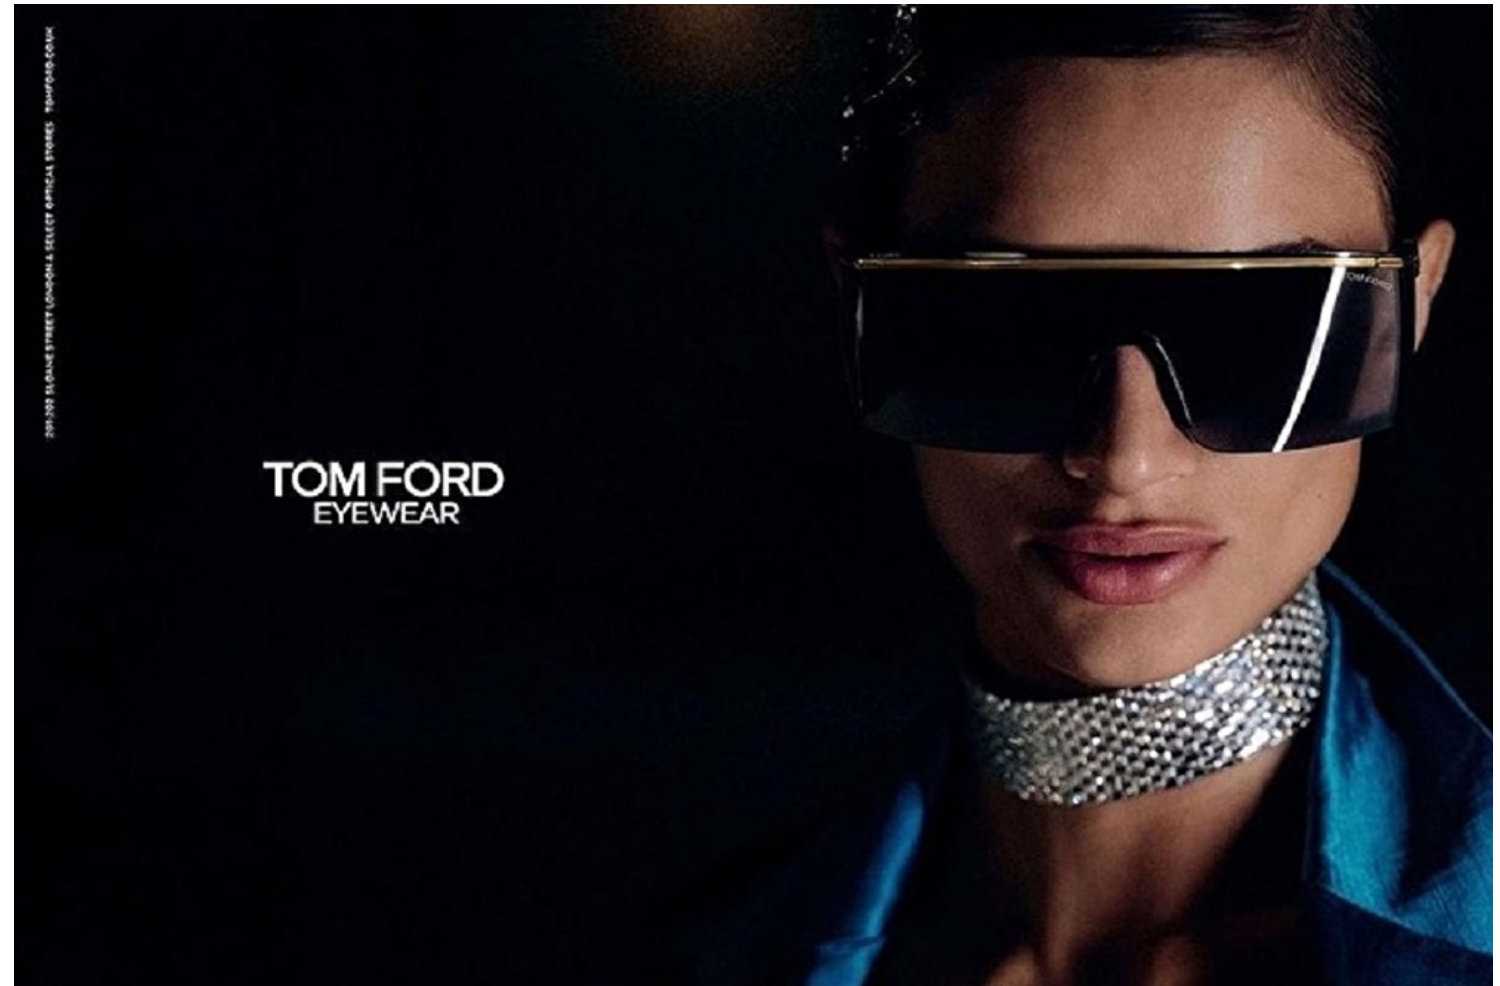

Waist 60cm / 23.5"

Hips 87cm / 34.5"

Shoes EU/US/UK 40 / 9 / 7

Eyes Hazel

Hair Brown

Select

MODEL MANAGEMENT

182 Rue de Rivoli, Paris, 75001, Ile-de-France, France