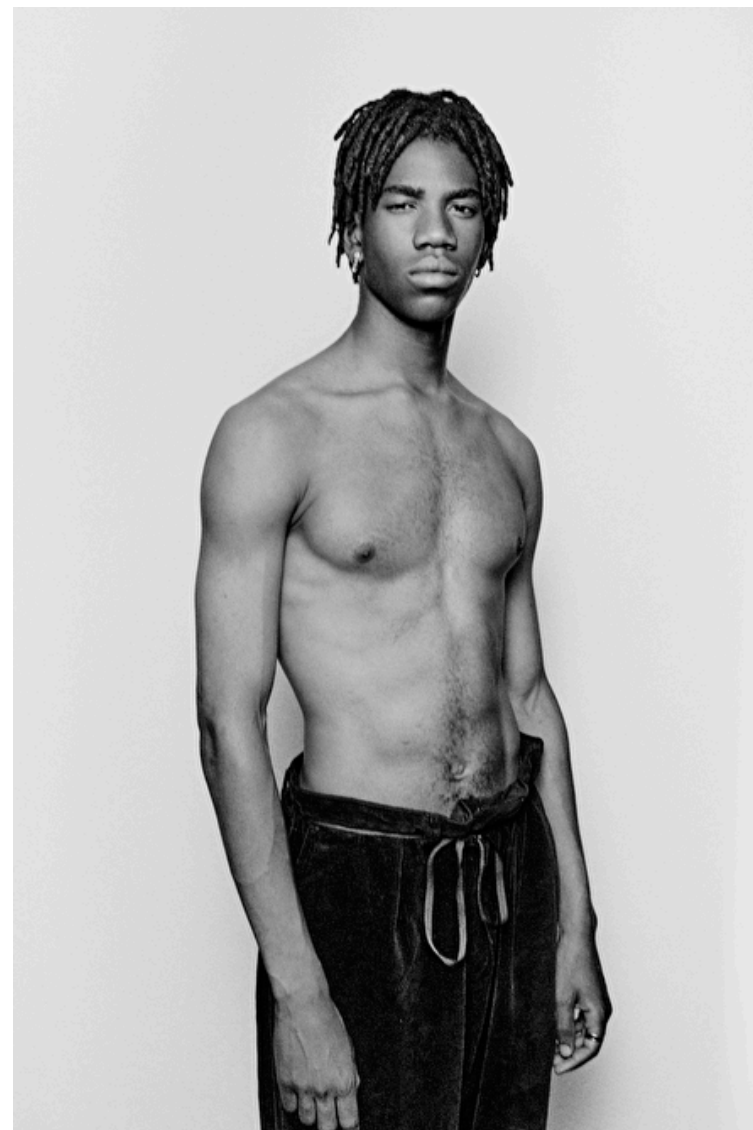

Select

MODEL MANAGEMENT

182 Rue de Rivoli, Paris, 75001, Ile-de-France, France

Phone: +33 (0) 1 40 20 15 15 Email: info.paris@selectmodel.com Website: <https://selectmodel.com/>

LOIC AMBA

Height 188cm / 6' 2.0"

Chest 87cm / 34.5"

Waist 70cm / 27.5"

Hips 88cm / 34.5"

Shoes EU/US/UK 44 / 11 / 9.5

Eyes Brown

Hair Brown

Suit size 48cm / 38"