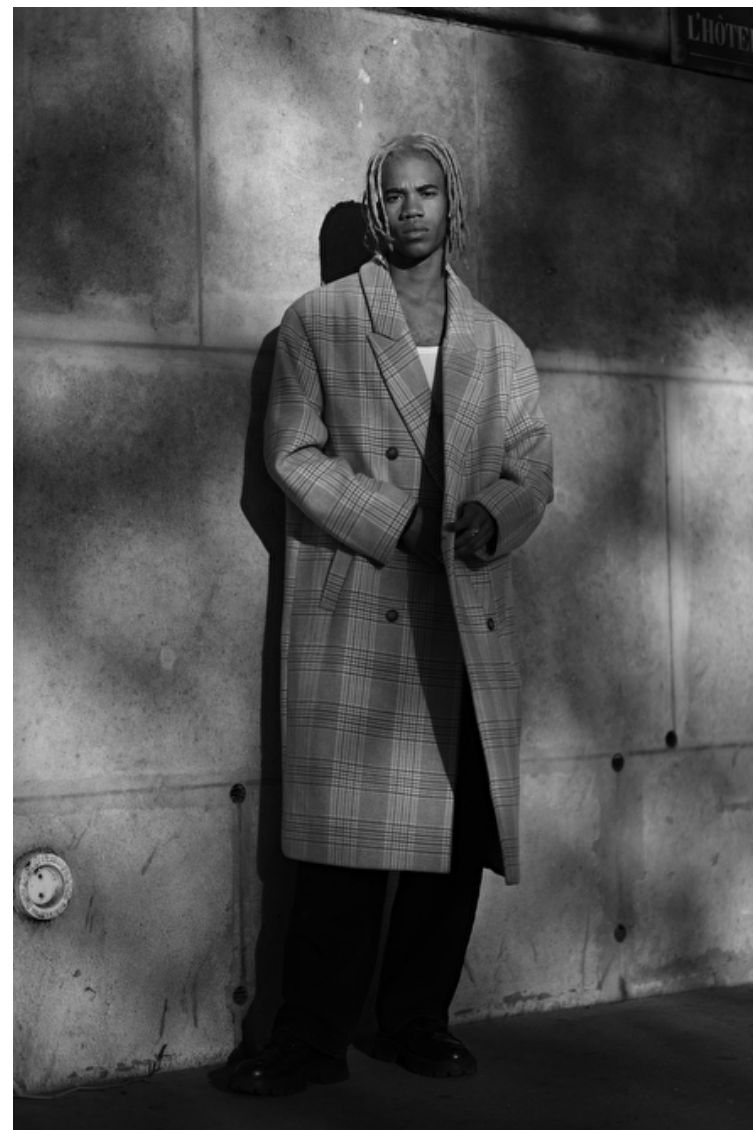

Select

MODEL MANAGEMENT

182 Rue de Rivoli, Paris, 75001, Ile-de-France, France

Phone: +33 (0) 1 40 20 15 15 Email: info.paris@selectmodel.com Website: <https://selectmodel.com/>

LOIC AMBA

Height 188cm / 6' 2.0"

Chest 87cm / 34.5"

Waist 70cm / 27.5"

Hips 88cm / 34.5"

Shoes EU/US/UK 44 / 11 / 9.5

Eyes Brown

Hair Brown

Suit size 48cm / 38"