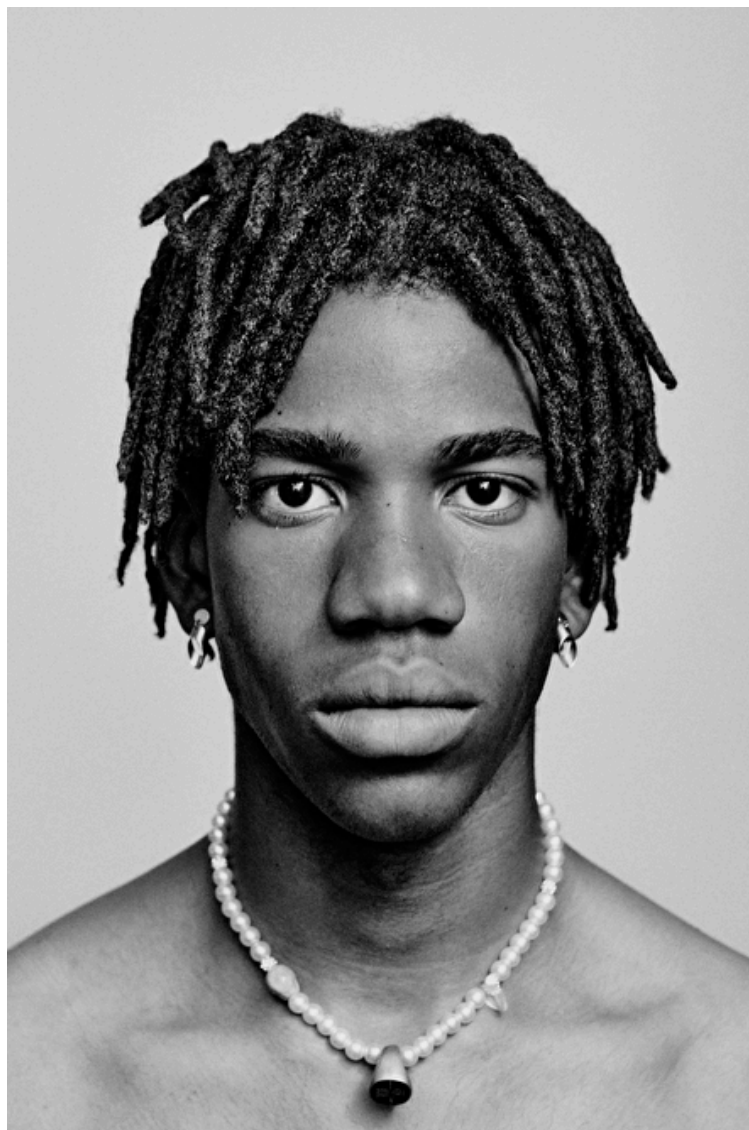

Select

MODEL MANAGEMENT

182 Rue de Rivoli, Paris, 75001, Ile-de-France, France

Phone: +33 (0) 1 40 20 15 15 Email: info.paris@selectmodel.com Website: <https://selectmodel.com/>

LOIC AMBA

Height 188cm / 6' 2.0"

Chest 87cm / 34.5"

Waist 70cm / 27.5"

Hips 88cm / 34.5"

Shoes EU/US/UK 44 / 11 / 9.5

Eyes Brown

Hair Brown

Suit size 48cm / 38"