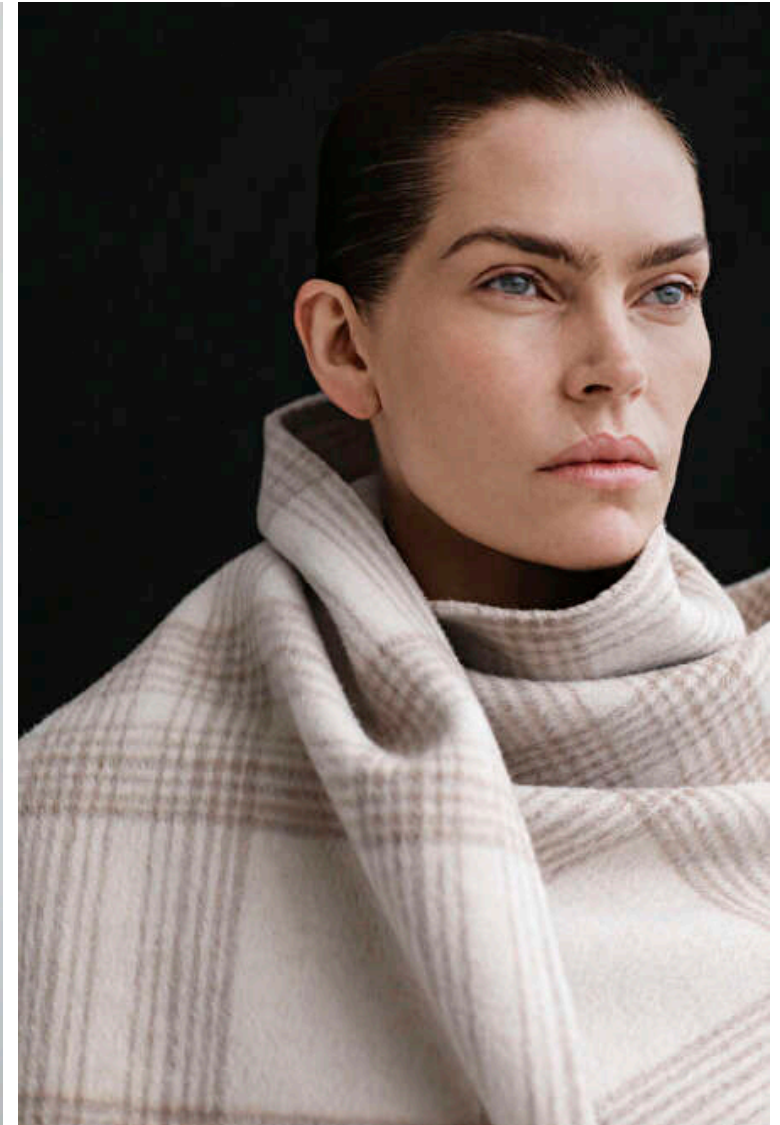

Height 178cm / 5' 10.0"

Size EU/US 36 / 6

Bust 87cm / 34.5"

Waist 61cm / 24"

Hips 86cm / 34"

Shoes EU/US/UK 38 / 7.5 / 5

Eyes Blue

Hair Blond