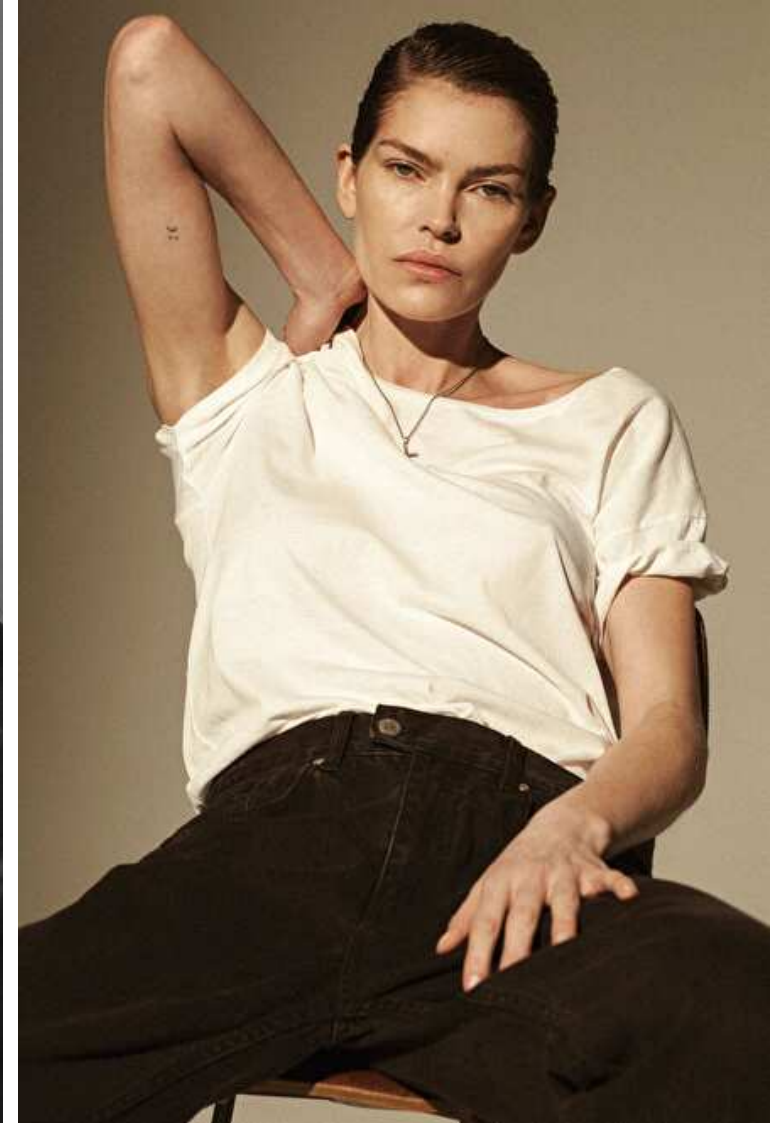

May Andersen

Height 178cm / 5' 10.0"

Size EU/US 36 / 6

Bust 87cm / 34.5"

Waist 61cm / 24"

Hips 86cm / 34"

Shoes EU/US/UK 38 / 7.5 / 5

Eyes Blue

Hair Blond