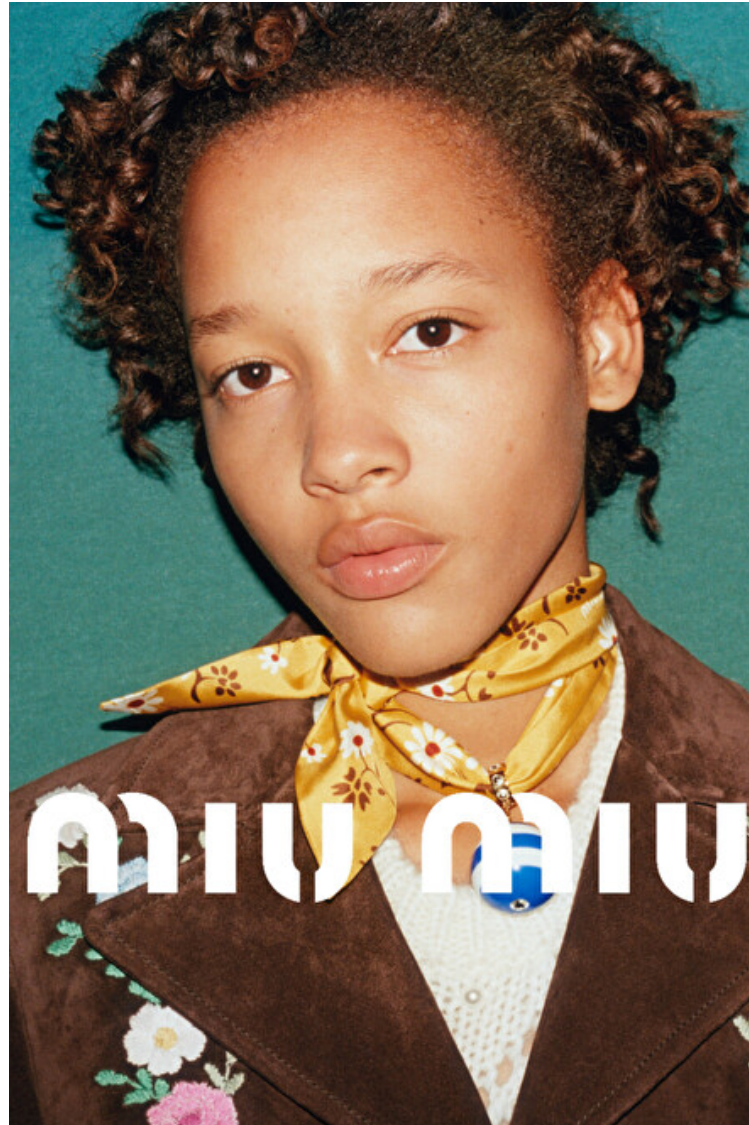

Height 179cm / 5' 10.5"

Bust 78cm / 30.5"

Waist 61cm / 24"

Hips 91cm / 36"

Shoes EU/US/UK 40 / 9 / 7

Eyes Brown

Hair Brown

Select