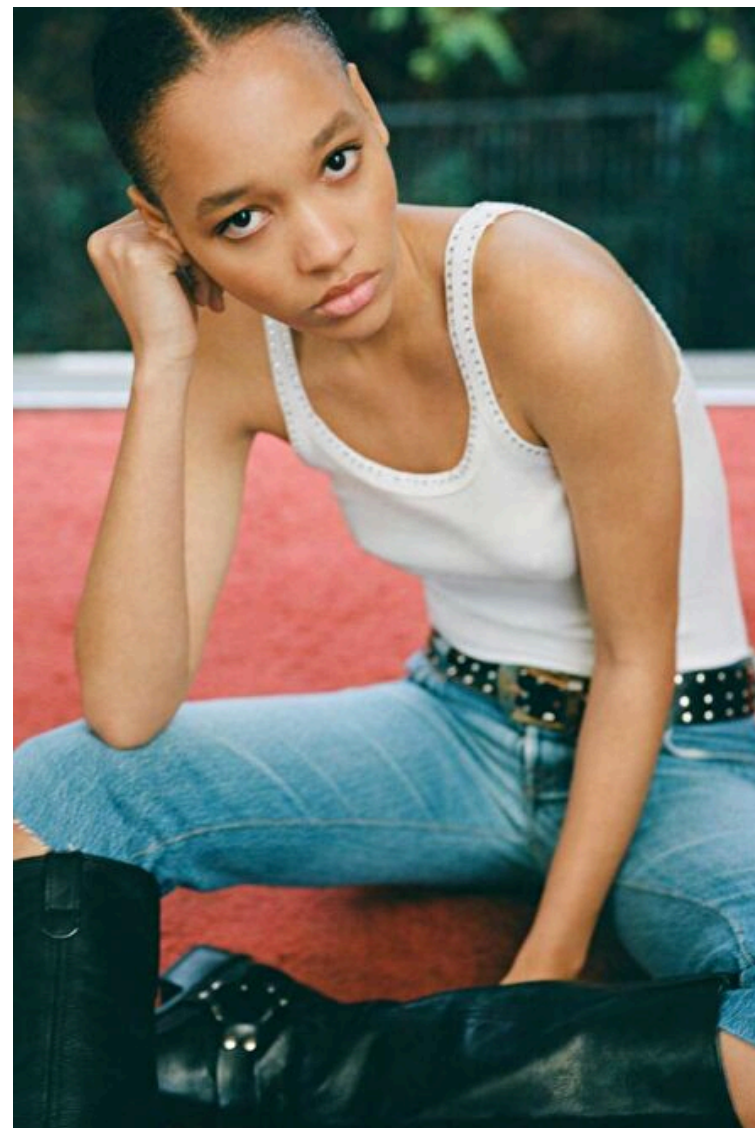

Height 179cm / 5' 10.5"

Bust 78cm / 30.5"

Waist 61cm / 24"

Hips 91cm / 36"

Shoes EU/US/UK 40 / 9 / 7

Eyes Brown

Hair Brown

Select