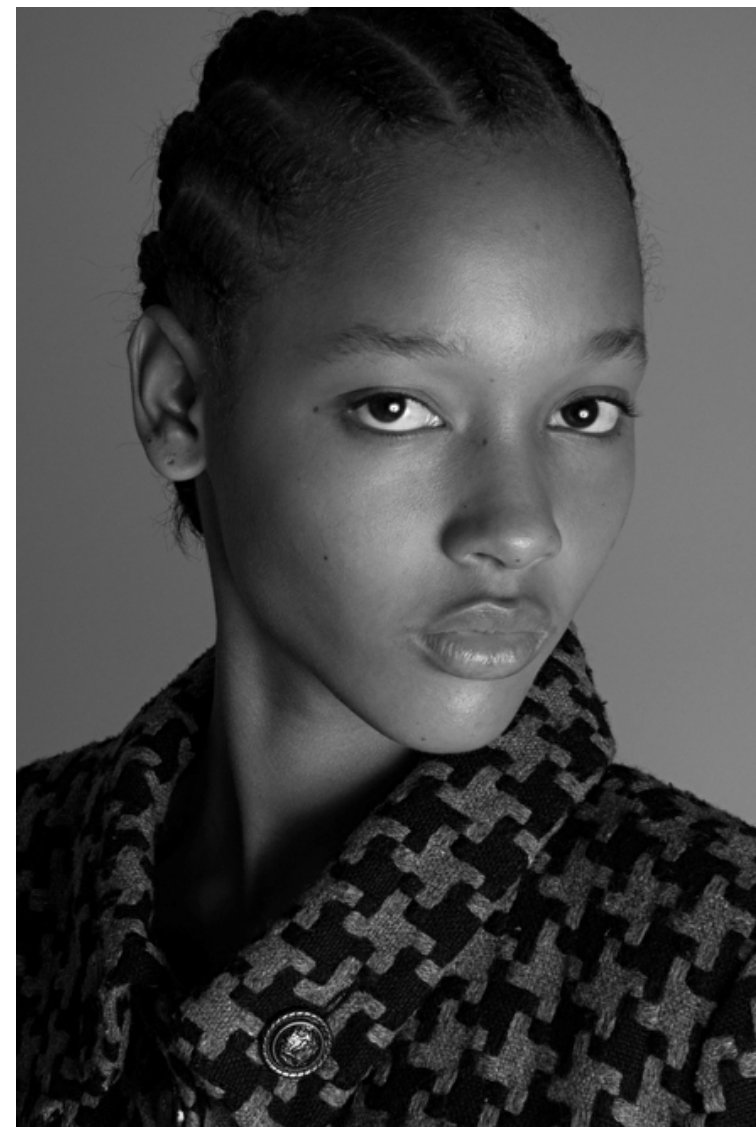

Sculy MEJIA

Height 179cm / 5' 10.5"

Bust 78cm / 30.5"

Waist 61cm / 24"

Hips 91cm / 36"

Shoes EU/US/UK 40 / 9 / 7

Eyes Brown

Hair Brown