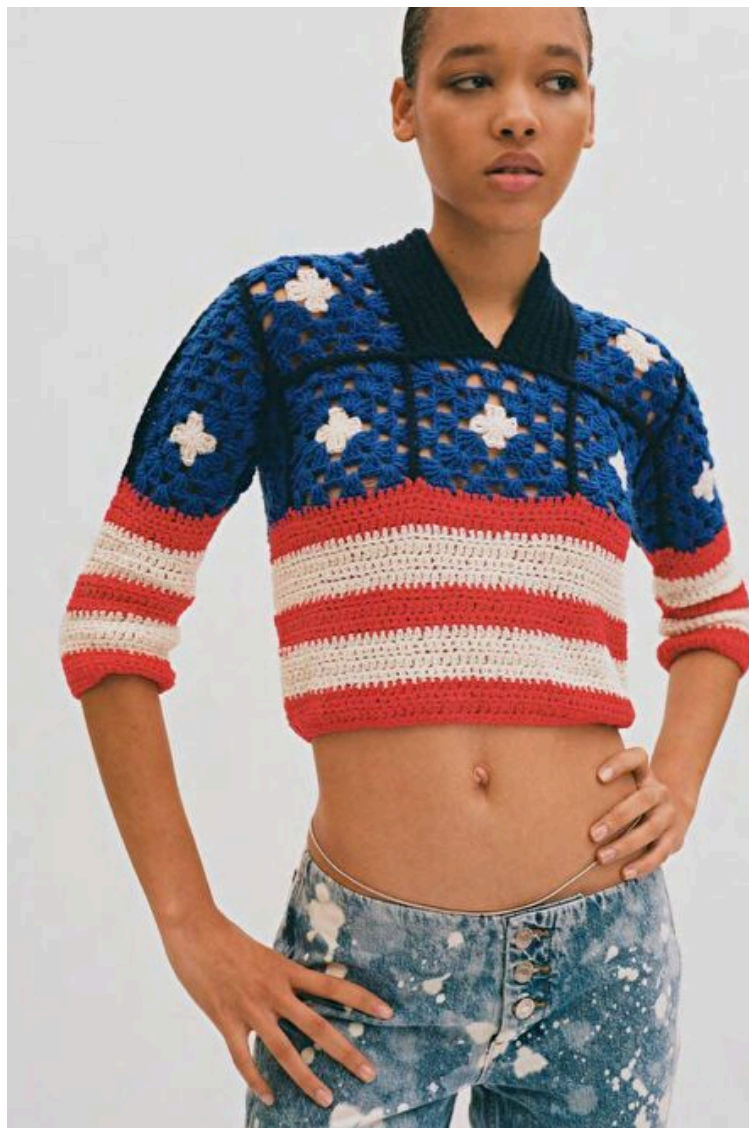

Height 179cm / 5' 10.5"

Bust 78cm / 30.5"

Waist 61cm / 24"

Hips 91cm / 36"

Shoes EU/US/UK 40 / 9 / 7

Eyes Brown

Hair Brown

Select