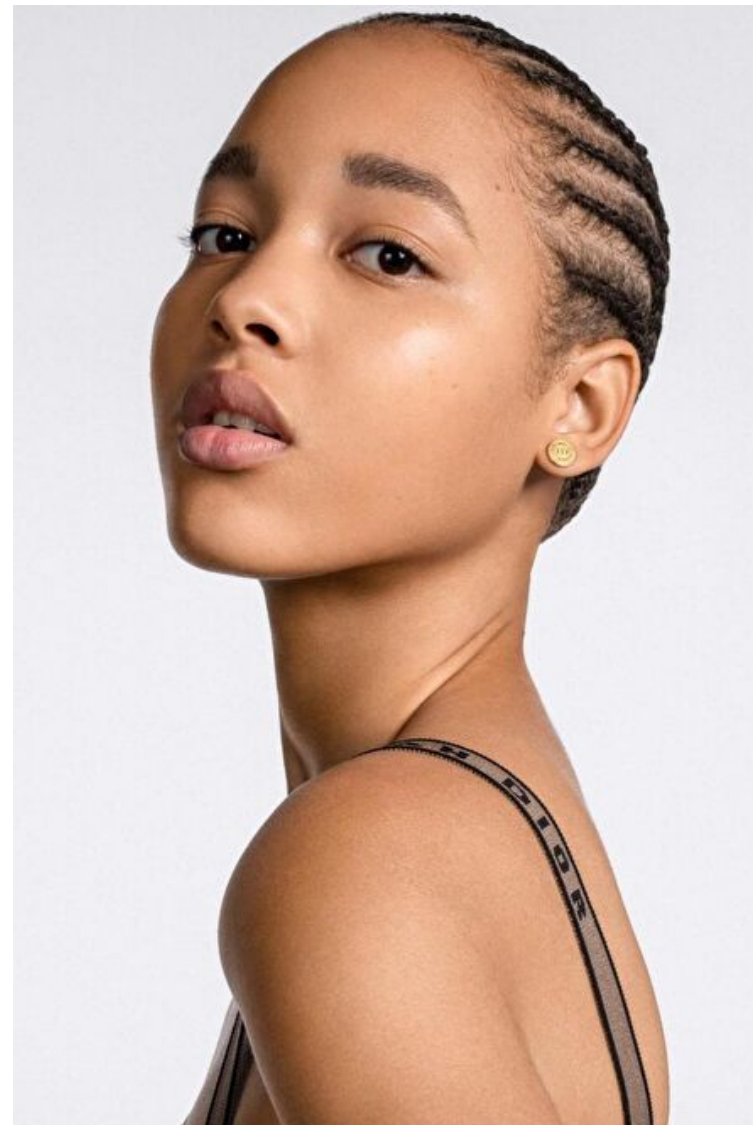

Select

MODEL MANAGEMENT

182 Rue de Rivoli, Paris, 75001, Ile-de-France, France

Phone: +33 (0) 1 40 20 15 15 Email: info.paris@selectmodel.com Website: <https://selectmodel.com/>

Sculy MEJIA

Height 179cm / 5' 10.5"

Bust 78cm / 30.5"

Waist 61cm / 24"

Hips 91cm / 36"

Shoes EU/US/UK 40 / 9 / 7

Eyes Brown

Hair Brown