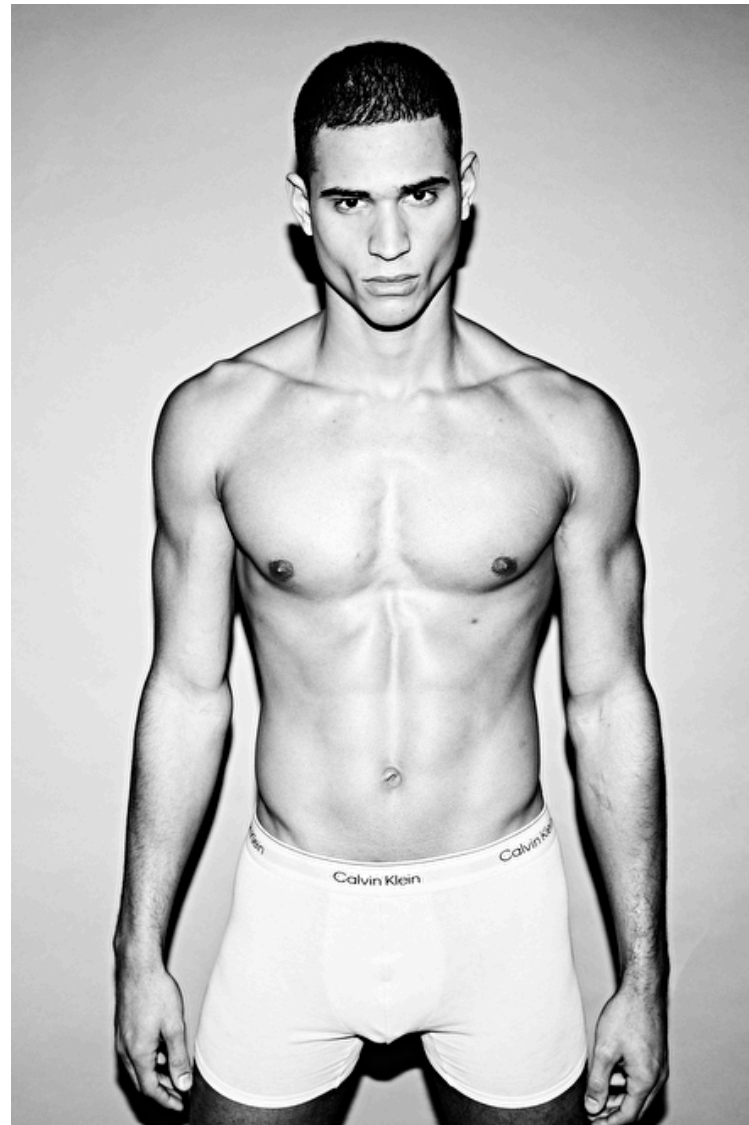

Select

MODEL MANAGEMENT

182 Rue de Rivoli, Paris, 75001, Ile-de-France, France

Phone: +33 (0) 1 40 20 15 15 Email: info.paris@selectmodel.com Website: <https://selectmodel.com/>

MELVYN REINGI

Height 188cm / 6' 2.0"

Chest 94cm / 37"

Waist 74cm / 29"

Hips 94cm / 37"

Shoes EU/US/UK 46 / 12.5 / 11

Eyes Brown

Hair Brown

Suit size 48cm / 38"