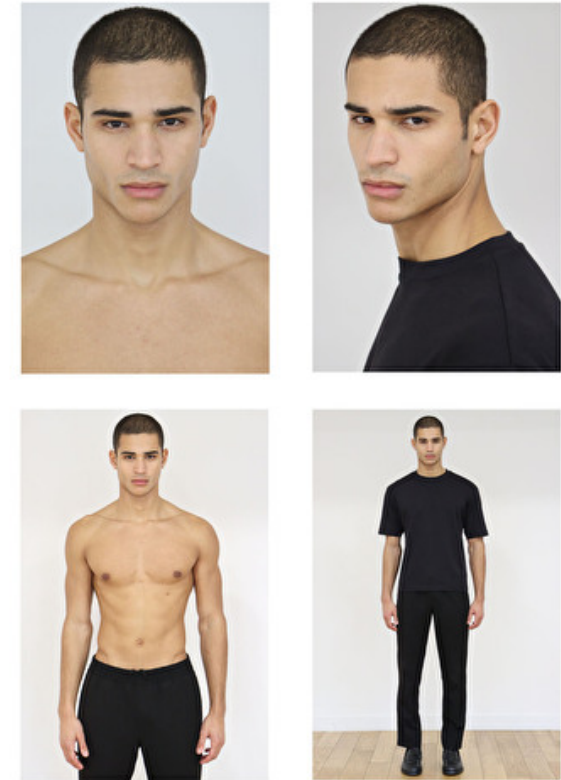

Select

MODEL MANAGEMENT

MELVYN REINGI

HEIGHT 188CM BUST 94CM WAIST 74CM HIPS 94CM EYES BROWN HAIR BROWN

182 RUE DE RIVOLI, 75001, PARIS
TEL: + 33 (0) 1 40 20 15 15