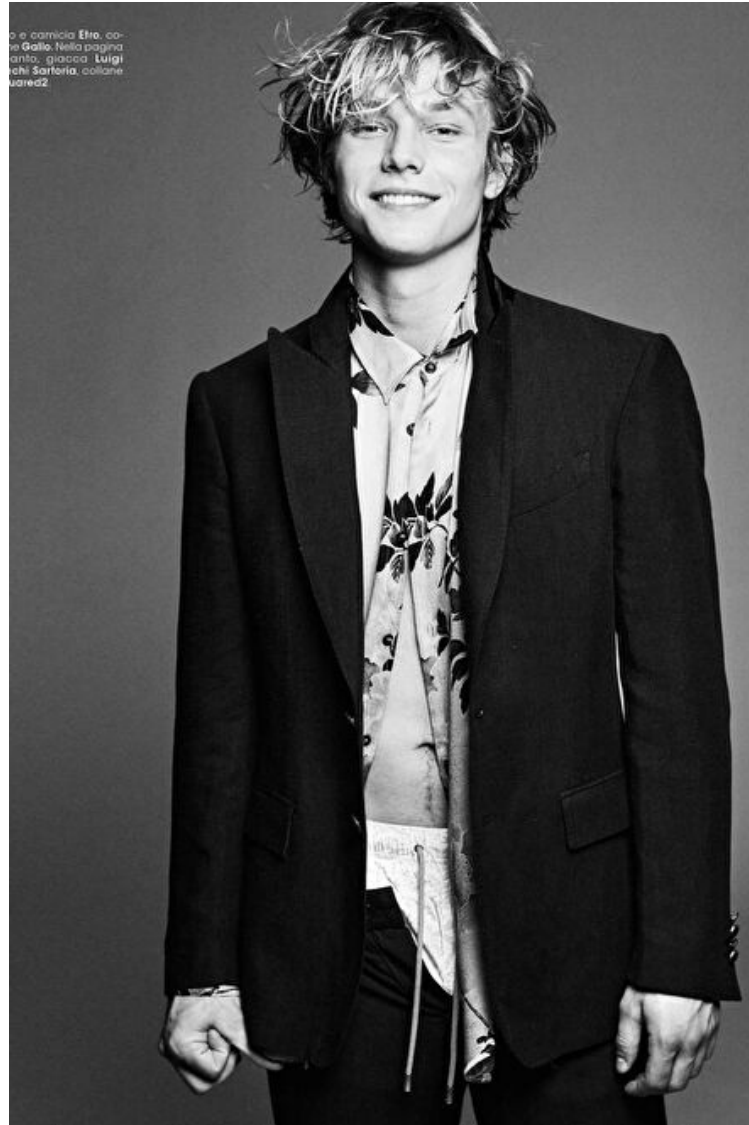

Chest 95cm / 37.5"

Waist 78cm / 30.5"

Hips 92cm / 36"

Shoes EU/US/UK 45 / 12 / 10.5

Eyes Blue

Hair Blond

Suit size 48cm / 38"

Select