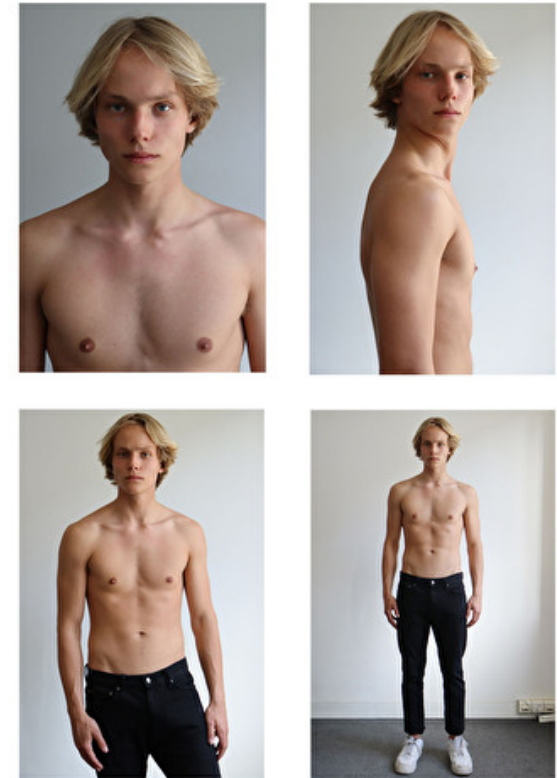

MODEL MANAGEMENT

182 Rue de Rivoli, Paris, 75001, Ile-de-France, France

Phone: +33 (0) 1 40 20 15 15 Email: info.paris@selectmodel.com Website: <https://selectmodel.com/>

OLIVER O' SULLIVAN

Height 185cm / 6' 1.0"

Chest 95cm / 37.5"

Waist 78cm / 30.5"

Hips 92cm / 36"

Shoes EU/US/UK 45 / 12 / 10.5

Eyes Blue

Hair Blond

Suit size 48cm / 38"

Select

MODEL MANAGEMENT

OLIVER O SULLIVAN

HEIGHT 185CM BUST 95CM WAIST 78CM HIPS 92CM EYES BLUE HAIR BLOND

182 RUE DE RIVOLI, 75001, PARIS
TEL: + 33 (0) 1 40 20 15 15