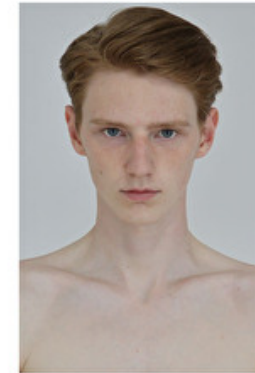

RILEY SYKES

Height 188cm / 6' 2.0"

Chest 89cm / 35"

Waist 68cm / 27"

Hips 87cm / 34.5"

Shoes EU/US/UK 43 / 10.5 / 9

Eyes Blue

Hair Red

Chest 89cm / 35"

Waist 68cm / 27"

Hips 87cm / 34.5"

Shoes EU/US/UK 43 / 10.5 / 9

Eyes Blue

Hair Red

Suit size 46cm / 36"

RILEY SYKES

Height 188cm / 6' 2.0"

Chest 89cm / 35"

Waist 68cm / 27"

Hips 87cm / 34.5"

Shoes EU/US/UK 43 / 10.5 / 9

Eyes Blue

Hair Red

Suit size 46cm / 36"

Select

MODEL MANAGEMENT

RILEY SYKES

HEIGHT 188CM BUST 82CM WAIST 68CM HIPS 83CM EYES BLUE HAIR RED

182 RUE DE RIVOLI, 75001, PARIS
TEL: + 33 (0) 1 40 20 15 15