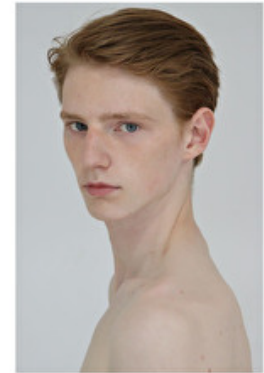

RILEY SYKES

Height 188cm / 6' 2.0"

Chest 89cm / 35"

Waist 68cm / 27"

Hips 87cm / 34.5"

Shoes EU/US/UK 43 / 10.5 / 9

Eyes Blue

Hair Red

Chest 89cm / 35"

Waist 68cm / 27"

Hips 87cm / 34.5"

Shoes EU/US/UK 43 / 10.5 / 9

Eyes Blue

Hair Red

Suit size 46cm / 36"

RILEY SYKES

Height 188cm / 6' 2.0"

Chest 89cm / 35"

Waist 68cm / 27"

Hips 87cm / 34.5"

Shoes EU/US/UK 43 / 10.5 / 9

Eyes Blue

Hair Red

Suit size 46cm / 36"

Select

MODEL MANAGEMENT

RILEY SYKES

HEIGHT 188CM BUST 82CM WAIST 68CM HIPS 83CM EYES BLUE HAIR RED

182 RUE DE RIVOLI, 75001, PARIS
TEL: + 33 (0) 1 40 20 15 15