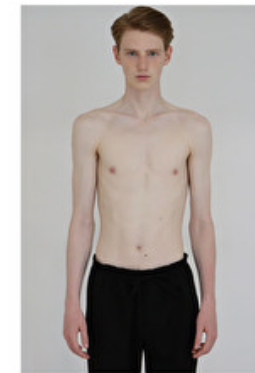

RILEY SYKES

Height 188cm / 6' 2.0"

Chest 89cm / 35"

Waist 68cm / 27"

Hips 87cm / 34.5"

Shoes EU/US/UK 43 / 10.5 / 9

Eyes Blue

Hair Red

Chest 89cm / 35"

Waist 68cm / 27"

Hips 87cm / 34.5"

Shoes EU/US/UK 43 / 10.5 / 9

Eyes Blue

Hair Red

Suit size 46cm / 36"

RILEY SYKES

Height 188cm / 6' 2.0"

Chest 89cm / 35"

Waist 68cm / 27"

Hips 87cm / 34.5"

Shoes EU/US/UK 43 / 10.5 / 9

Eyes Blue

Hair Red

Suit size 46cm / 36"

Select

MODEL MANAGEMENT

RILEY SYKES

HEIGHT 188CM BUST 82CM WAIST 68CM HIPS 83CM EYES BLUE HAIR RED

182 RUE DE RIVOLI, 75001, PARIS
TEL: + 33 (0) 1 40 20 15 15