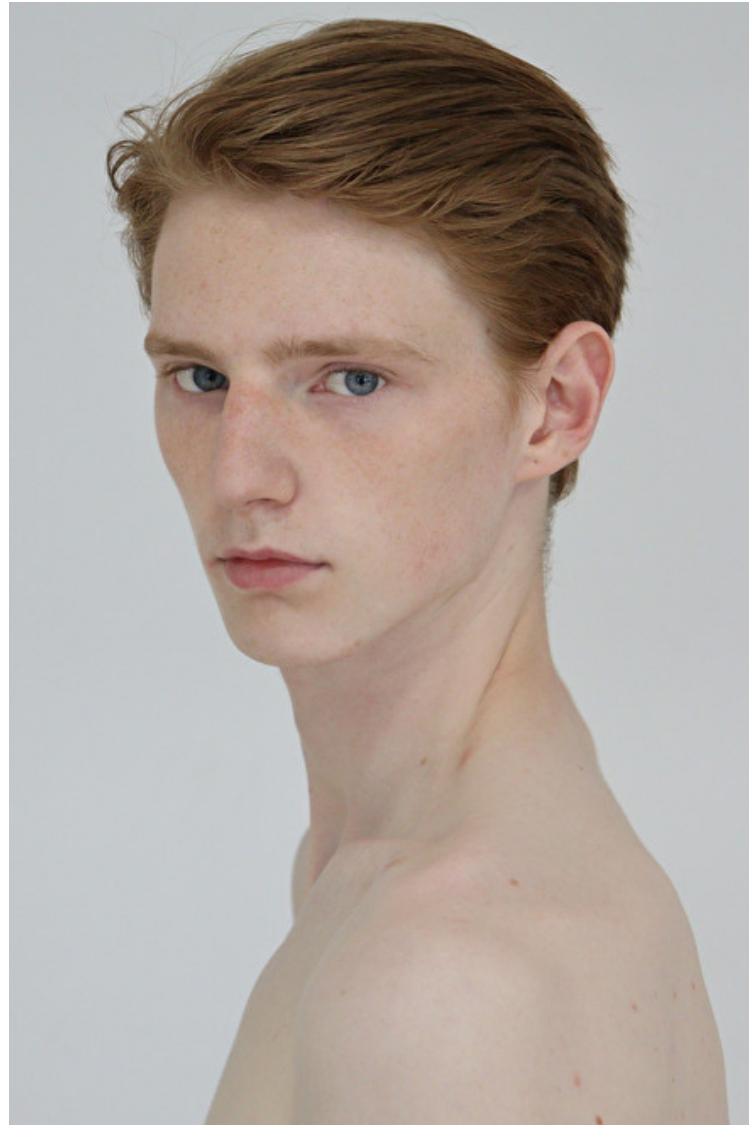

RILEY SYKES

Height 188cm / 6' 2.0"

Chest 89cm / 35"

Waist 68cm / 27"

Hips 87cm / 34.5"

Shoes EU/US/UK 43 / 10.5 / 9

Eyes Blue

Hair Red

Chest 89cm / 35"

Waist 68cm / 27"

Hips 87cm / 34.5"

Shoes EU/US/UK 43 / 10.5 / 9

Eyes Blue

Hair Red

Suit size 46cm / 36"

RILEY SYKES

Height 188cm / 6' 2.0"

Chest 89cm / 35"

Waist 68cm / 27"

Hips 87cm / 34.5"

Shoes EU/US/UK 43 / 10.5 / 9

Eyes Blue

Hair Red

Suit size 46cm / 36"

Select

MODEL MANAGEMENT

RILEY SYKES

HEIGHT 188CM BUST 82CM WAIST 68CM HIPS 83CM EYES BLUE HAIR RED

182 RUE DE RIVOLI, 75001, PARIS
TEL: + 33 (0) 1 40 20 15 15