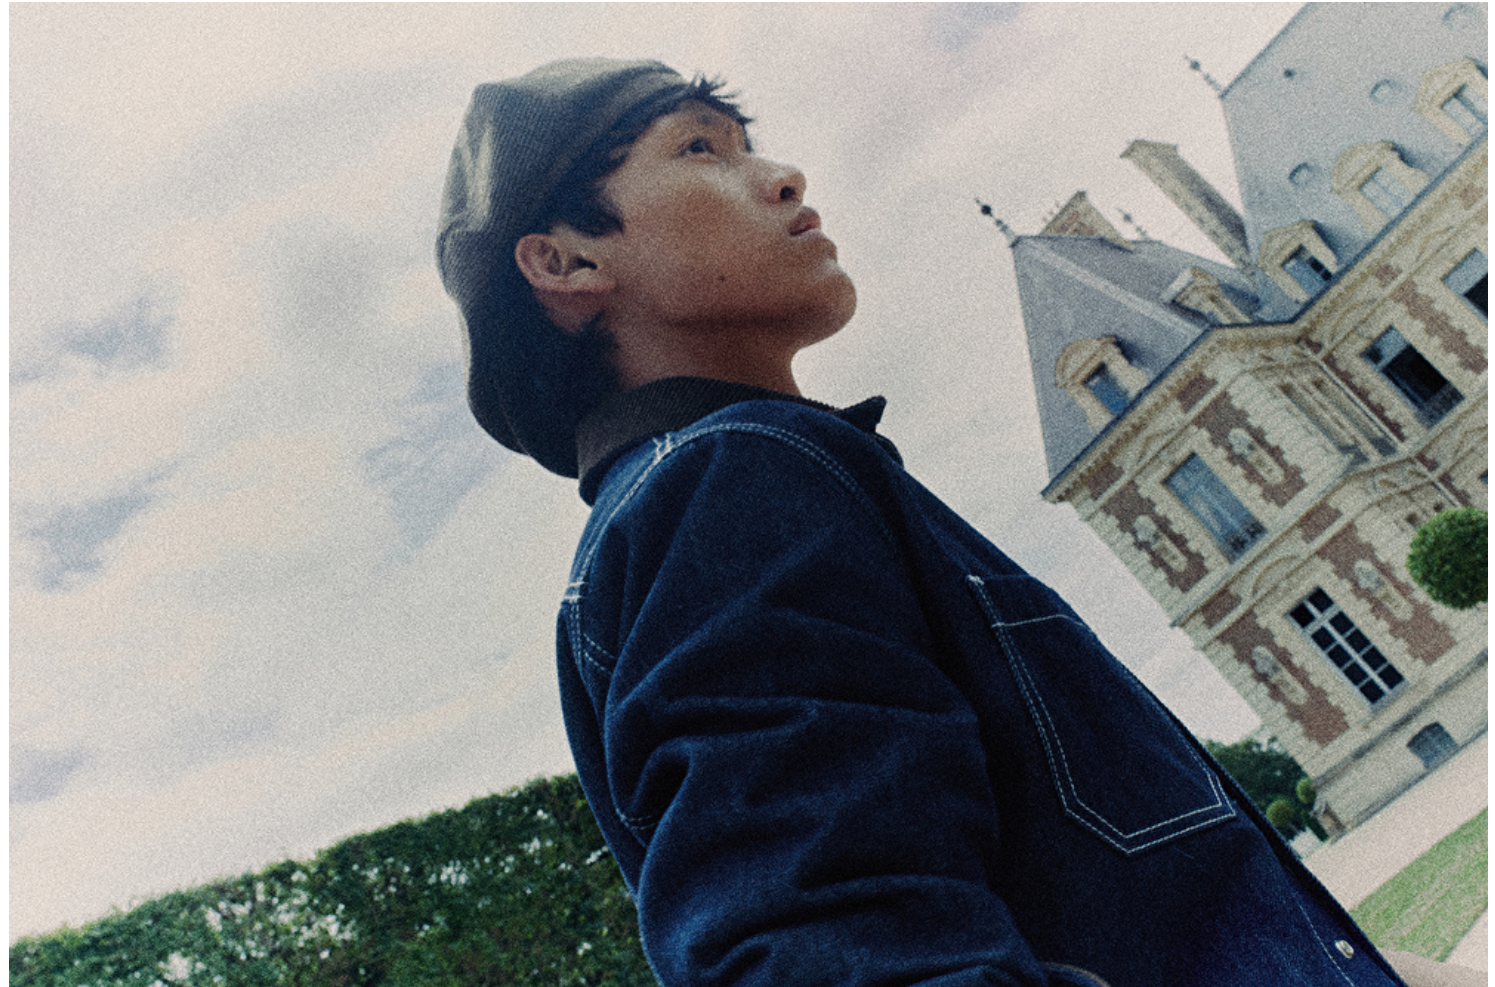

TENZIN SONAM

Height 186cm / 6' 1.0"

Chest 84cm / 33"

Waist 70cm / 27.5"

Hips 85cm / 33.5"

Shoes EU/US/UK 42 / 9.5 / 8

Eyes Brown

Hair Black

Suit size 48cm / 38"