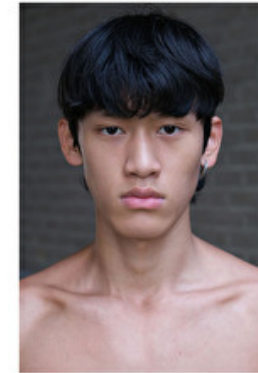

Select

MODEL MANAGEMENT

TENZIN SONAM

HEIGHT 186CM BUST 84CM WAIST 70CM HIPS 85CM EYES BROWN HAIR BLACK

182 RUE DE RIVOLI, 75001, PARIS
TEL: + 33 (0) 1 40 20 15 15