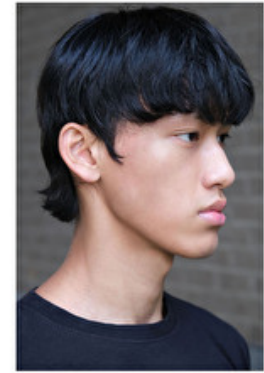

Select

MODEL MANAGEMENT

TENZIN SONAM

HEIGHT 186CM BUST 84CM WAIST 70CM HIPS 85CM EYES BROWN HAIR BLACK

182 RUE DE RIVOLI, 75001, PARIS
TEL: + 33 (0) 1 40 20 15 15