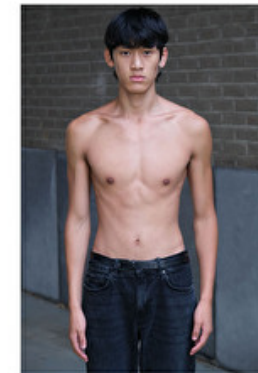

Select

MODEL MANAGEMENT

TENZIN SONAM

HEIGHT 186CM BUST 84CM WAIST 70CM HIPS 85CM EYES BROWN HAIR BLACK

182 RUE DE RIVOLI, 75001, PARIS
TEL: + 33 (0) 1 40 20 15 15