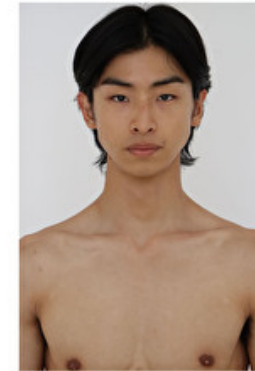

Select

MODEL MANAGEMENT

YUGO TAKANO

HEIGHT 187CM BUST 90CM WAIST 70CM HIPS 87CM EYES BLACK HAIR BLACK

182 RUE DE RIVOLI, 75001, PARIS
TEL: + 33 (0) 1 40 20 15 15