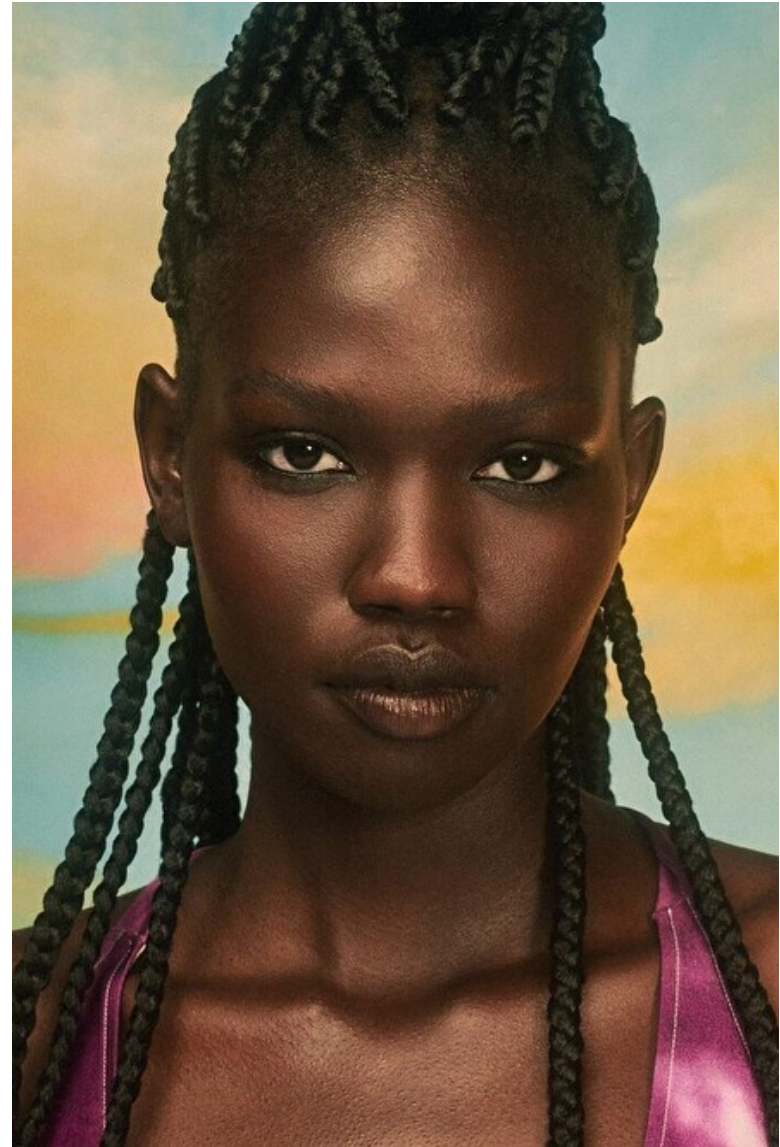

## Anok

Height 175cm / 5' 9.0"

Bust 82cm / 32.5"

Waist 59cm / 23"

Hips 86cm / 34"

Shoes EU/US/UK 40.5 / 9.5 / 7

Eyes Black

Hair Black