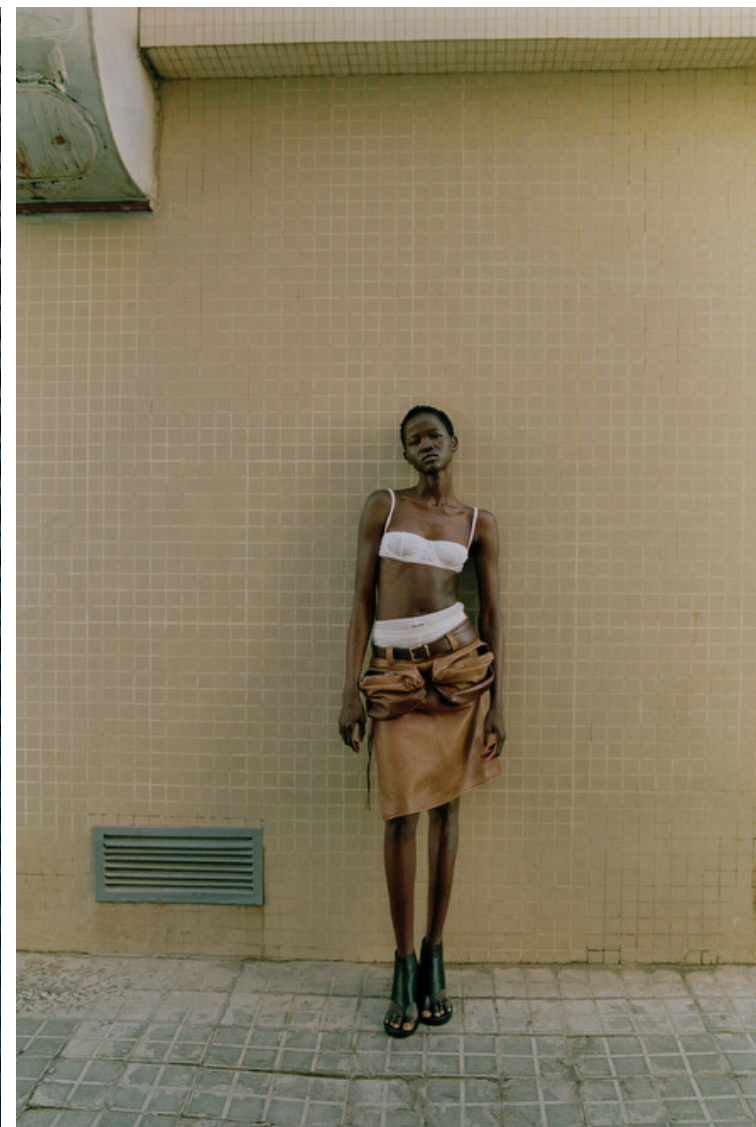

Select

MODEL MANAGEMENT

Grev Turegatan 18, Stockholm, 00000, Sweden, Sweden

Phone: 08-545 866 66 Email: info.stockholm@selectmodel.com Website: <https://www.selectmodel.com/>

ANYIEL

Height 180cm / 5' 11.0"

Bust 75cm / 29.5"

Waist 59cm / 23"

Hips 89cm / 35"

Shoes EU/US/UK 41 / 9.5 / 8

Eyes Black

Hair Black