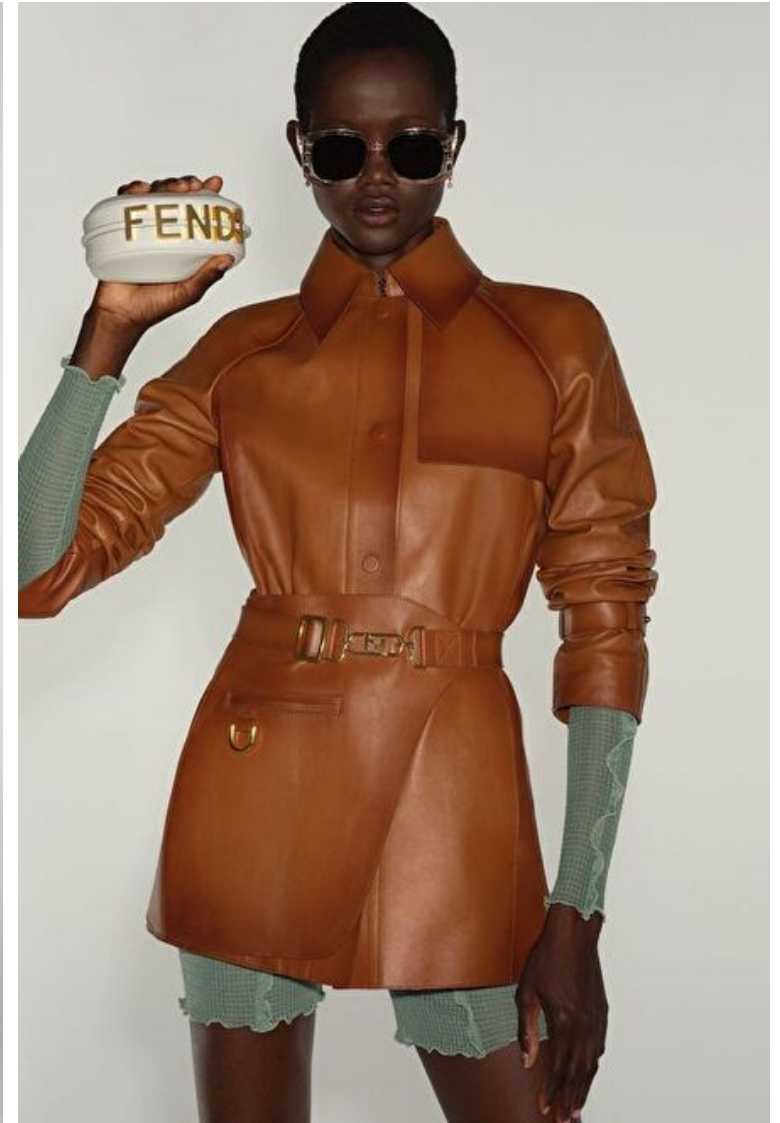

Select

MODEL MANAGEMENT

Grev Turegatan 18, Stockholm, 00000, Sweden, Sweden

Phone: 08-545 866 66 Email: info.stockholm@selectmodel.com Website: <https://www.selectmodel.com/>

ANYIEL

Height 180cm / 5' 11.0"

Bust 75cm / 29.5"

Waist 59cm / 23"

Hips 89cm / 35"

Shoes EU/US/UK 41 / 9.5 / 8

Eyes Black

Hair Black