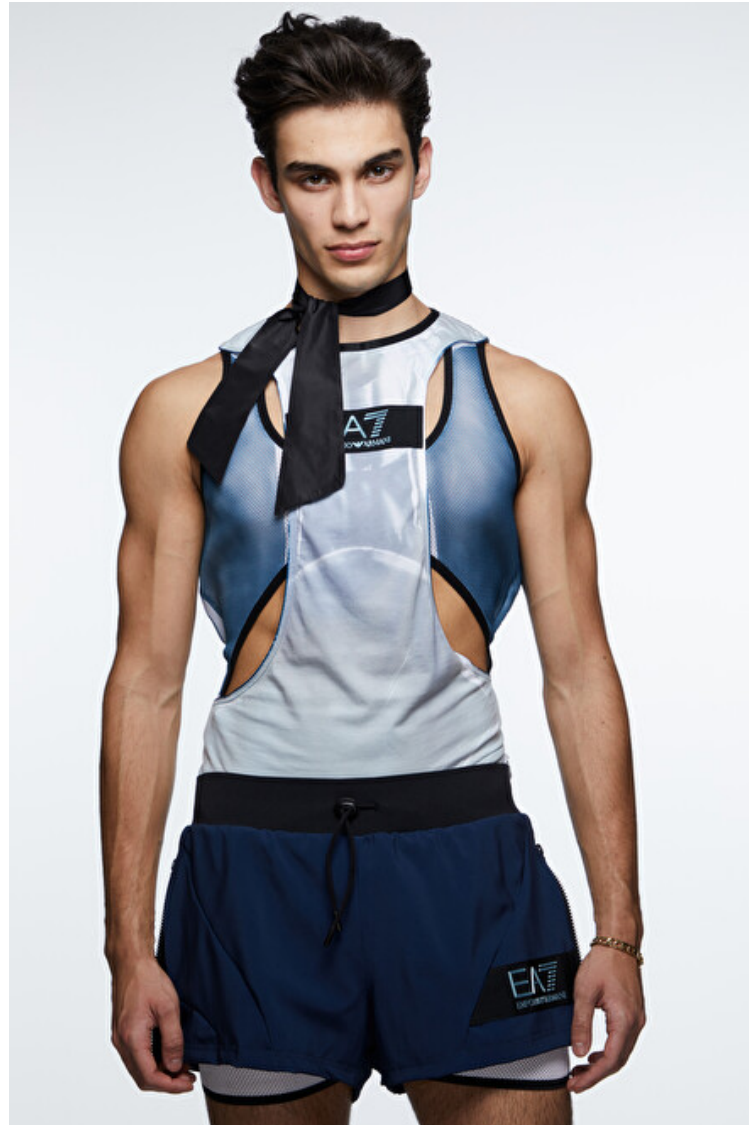

Height 185cm / 6' 1.0"

Chest 95cm / 37.5"

Waist 73cm / 28.5"

Hips 95cm / 37.5"

Shoes EU/US/UK 44 / 11 / 9.5

Eyes Brown

Hair Brown

Select