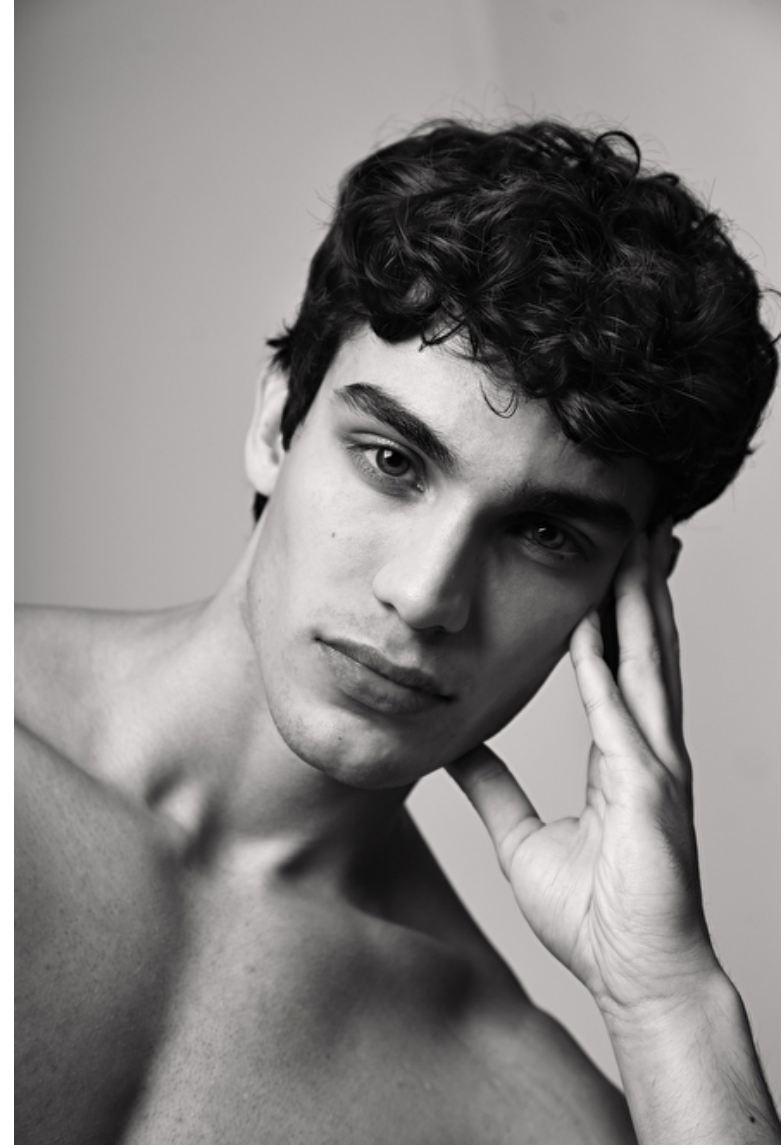

Calvin Van Capelleveen

Height 185cm / 6' 1.0"

Chest 95cm / 37.5"

Waist 73cm / 28.5"

Hips 95cm / 37.5"

Shoes EU/US/UK 44 / 11 / 9.5

Eyes Brown

Hair Brown