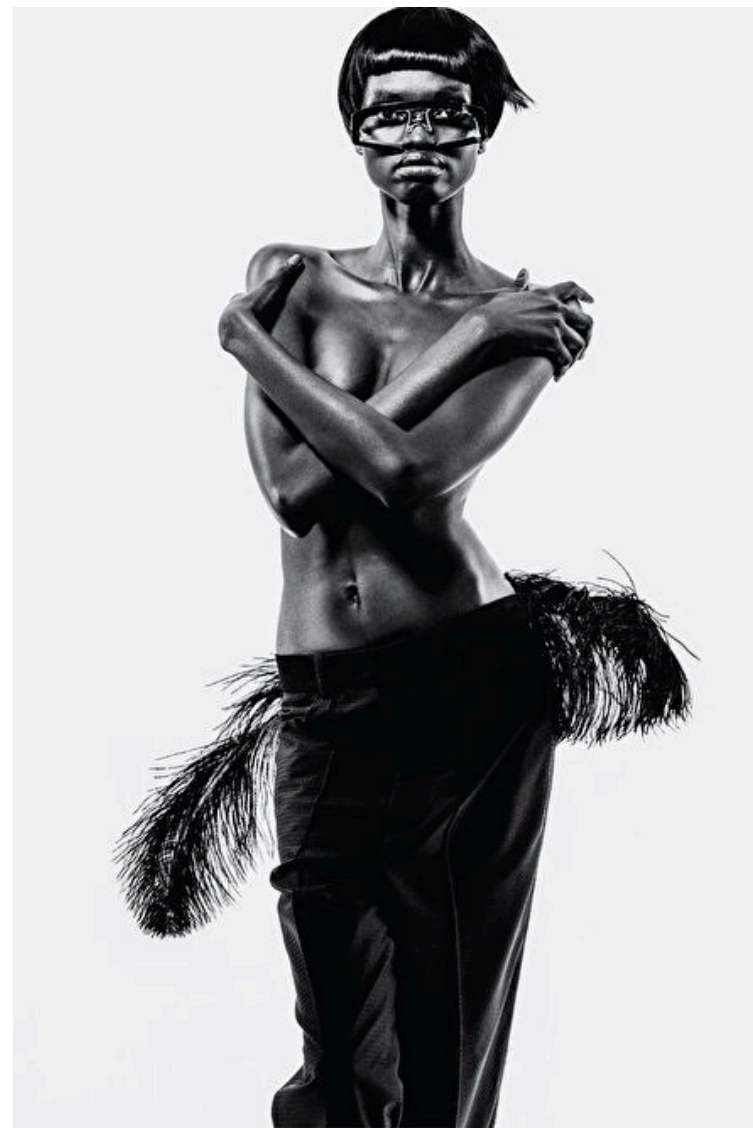

Select

MODEL MANAGEMENT

Grev Turegatan 18, Stockholm, 00000, Sweden, Sweden

Phone: 08-545 866 66 Email: info.stockholm@selectmodel.com Website: <https://www.selectmodel.com/>

Diana Achan

Height 179cm / 5' 10.5"

Bust 74cm / 29"

Waist 56cm / 22"

Hips 86cm / 34"

Shoes EU/US/UK 39 / 8 / 6

Eyes Brown

Hair Dark brown