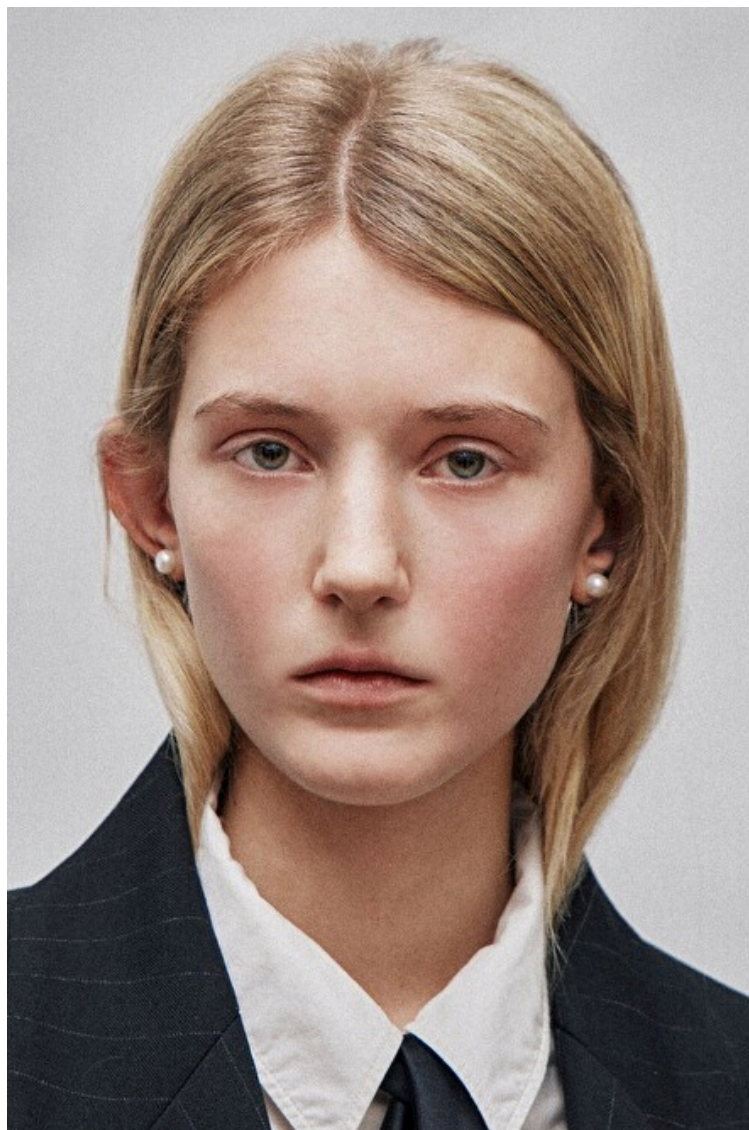

Select

MODEL MANAGEMENT

Grev Turegatan 18, Stockholm, 00000, Sweden, Sweden

Phone: 08-545 866 66 Email: info.stockholm@selectmodel.com Website: <https://www.selectmodel.com/>

Klara

Height 179cm / 5' 10.5"

Bust 78cm / 30.5"

Waist 59cm / 23"

Hips 88cm / 34.5"

Shoes EU/US/UK 40 / 9 / 7

Eyes Blue green

Hair Blond