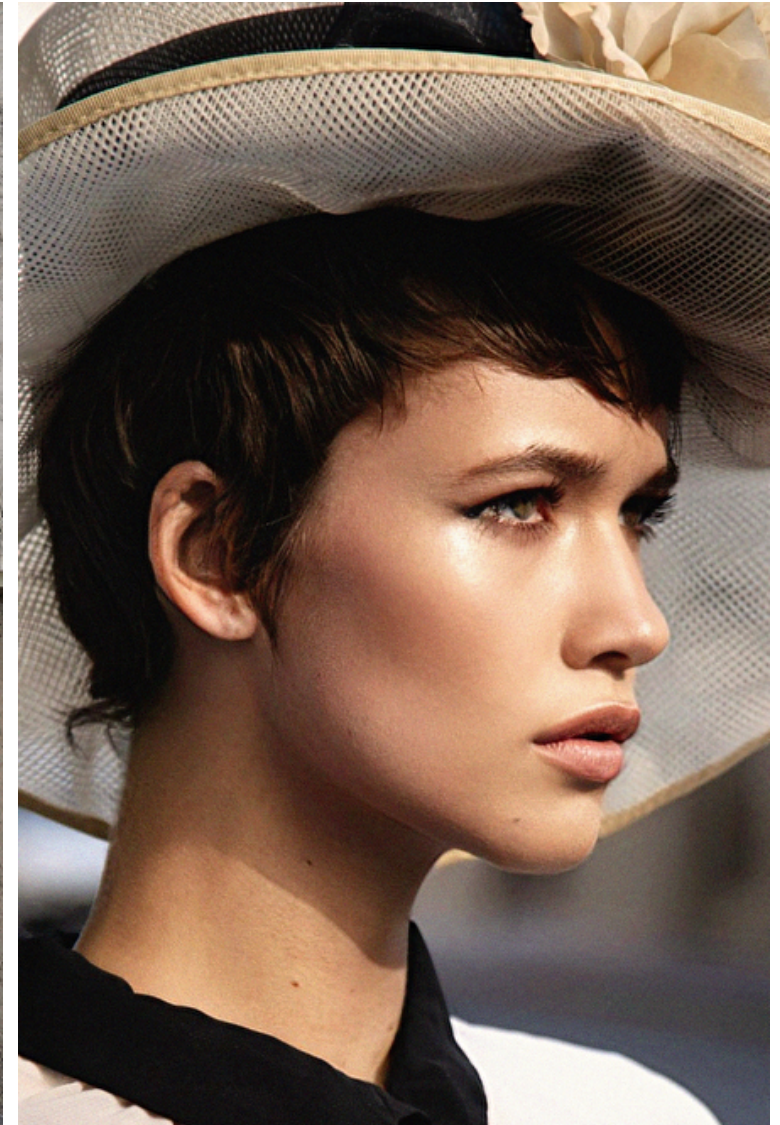

## Megan Pat

Height 176cm / 5' 9.5"

Bust 81cm / 32"

Waist 60cm / 23.5"

Hips 87cm / 34.5"

Shoes EU/US/UK 38 / 7.5 / 5

Eyes Green

Hair Brown