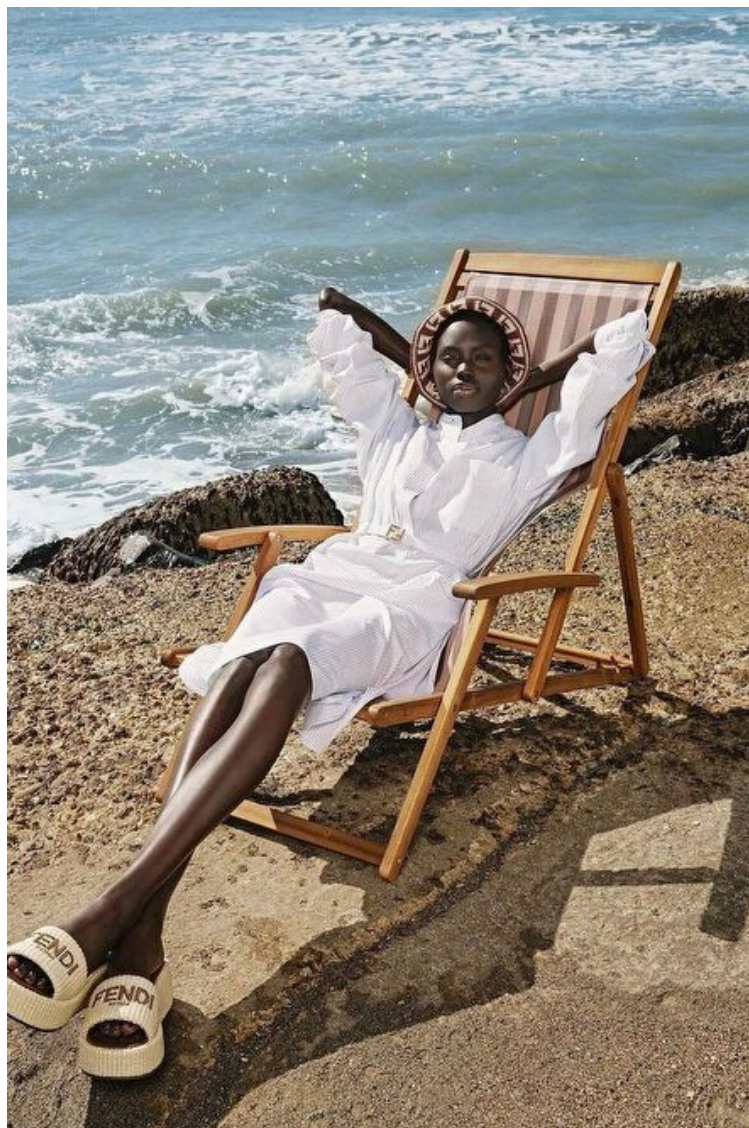

Height 177cm / 5' 9.5"

Bust 72cm / 28.5"

Waist 61cm / 24"

Hips 86cm / 34"

Shoes EU/US/UK 38 / 7.5 / 5

Eyes Black

Hair Black

Select