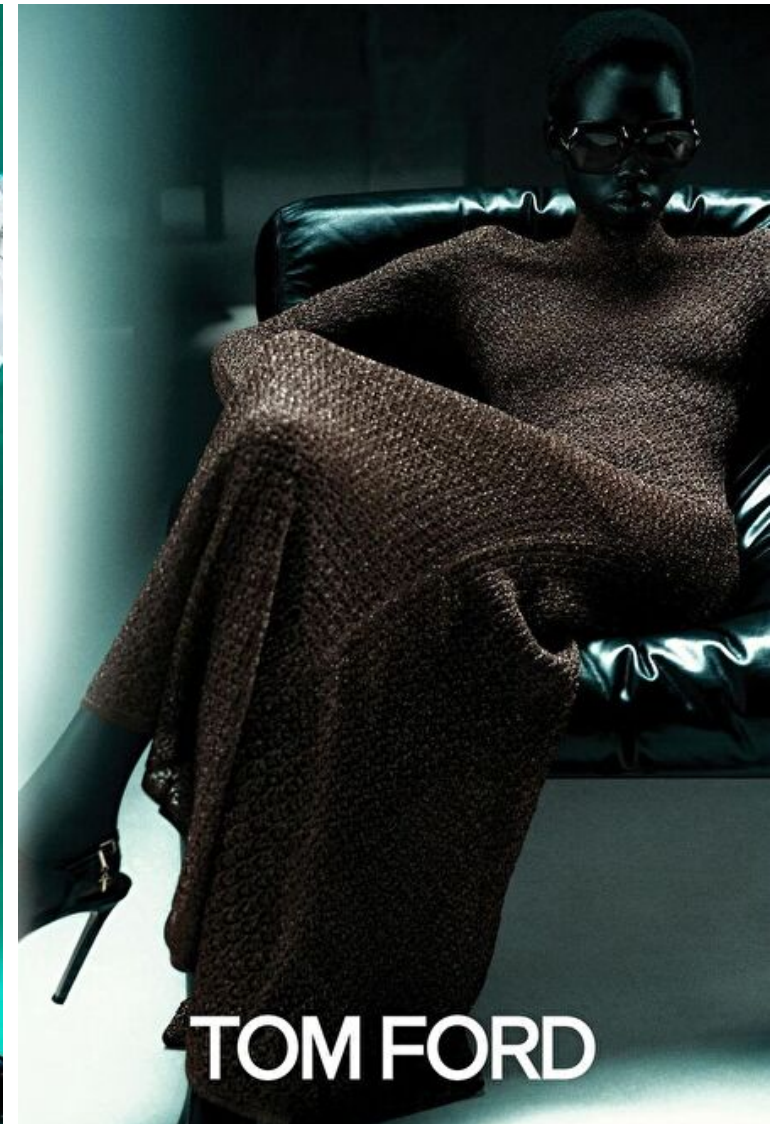

Select

MODEL MANAGEMENT

Grev Turegatan 18, Stockholm, 00000, Sweden, Sweden

Phone: 08-545 866 66 Email: info.stockholm@selectmodel.com Website: <https://www.selectmodel.com/>

NYANDERI DENG

Height 177cm / 5' 9.5"

Bust 72cm / 28.5"

Waist 61cm / 24"

Hips 86cm / 34"

Shoes EU/US/UK 38 / 7.5 / 5

Eyes Black

Hair Black